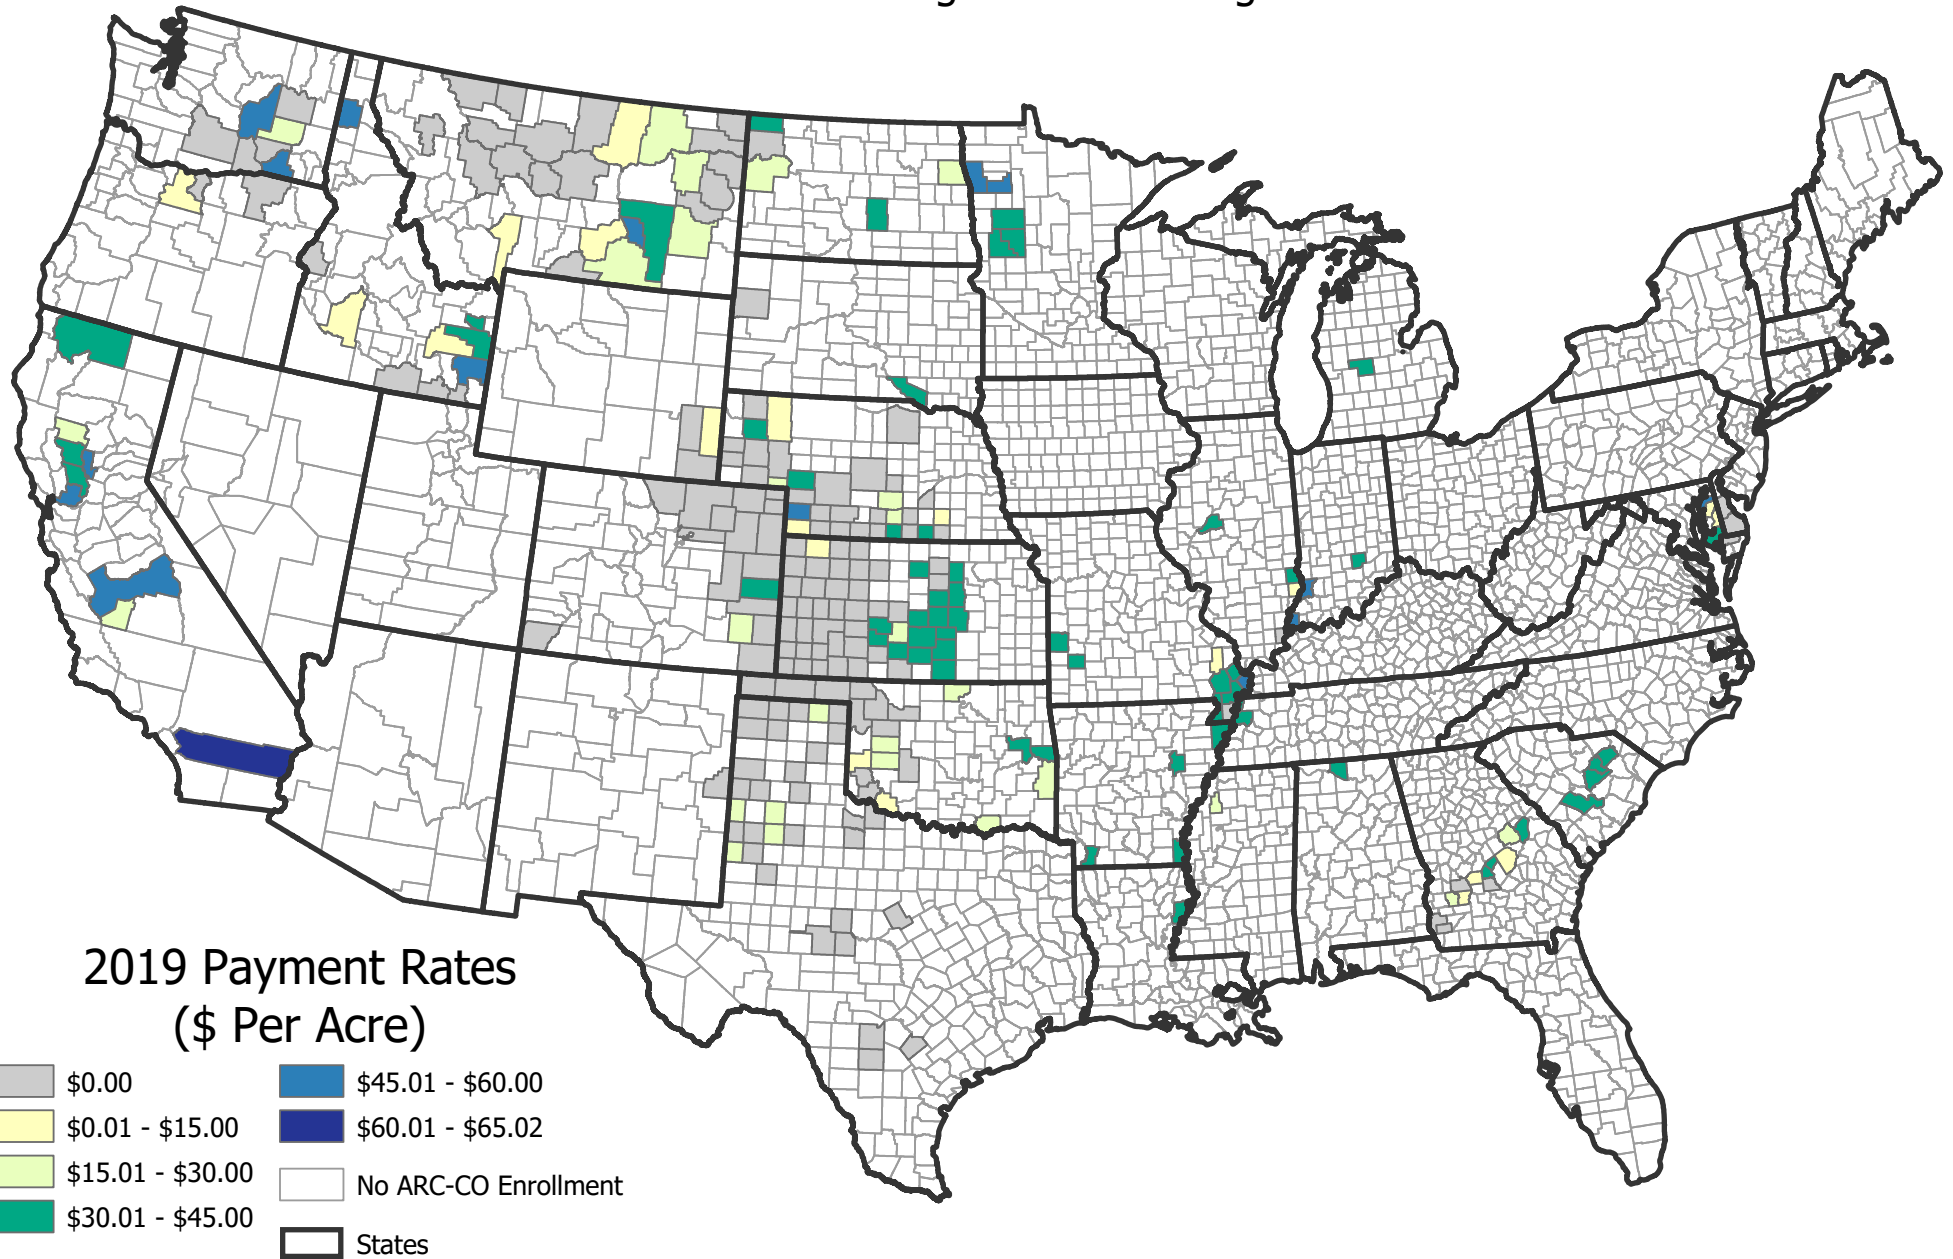

2019 ARC-CO Payment Rates for Wheat

Counties with an Irrigated Rate Designation

Map is intended for Farm Service Agency (FSA) purposes only. Map depicted only serves as a general reference map.

Date: 10/09/2020