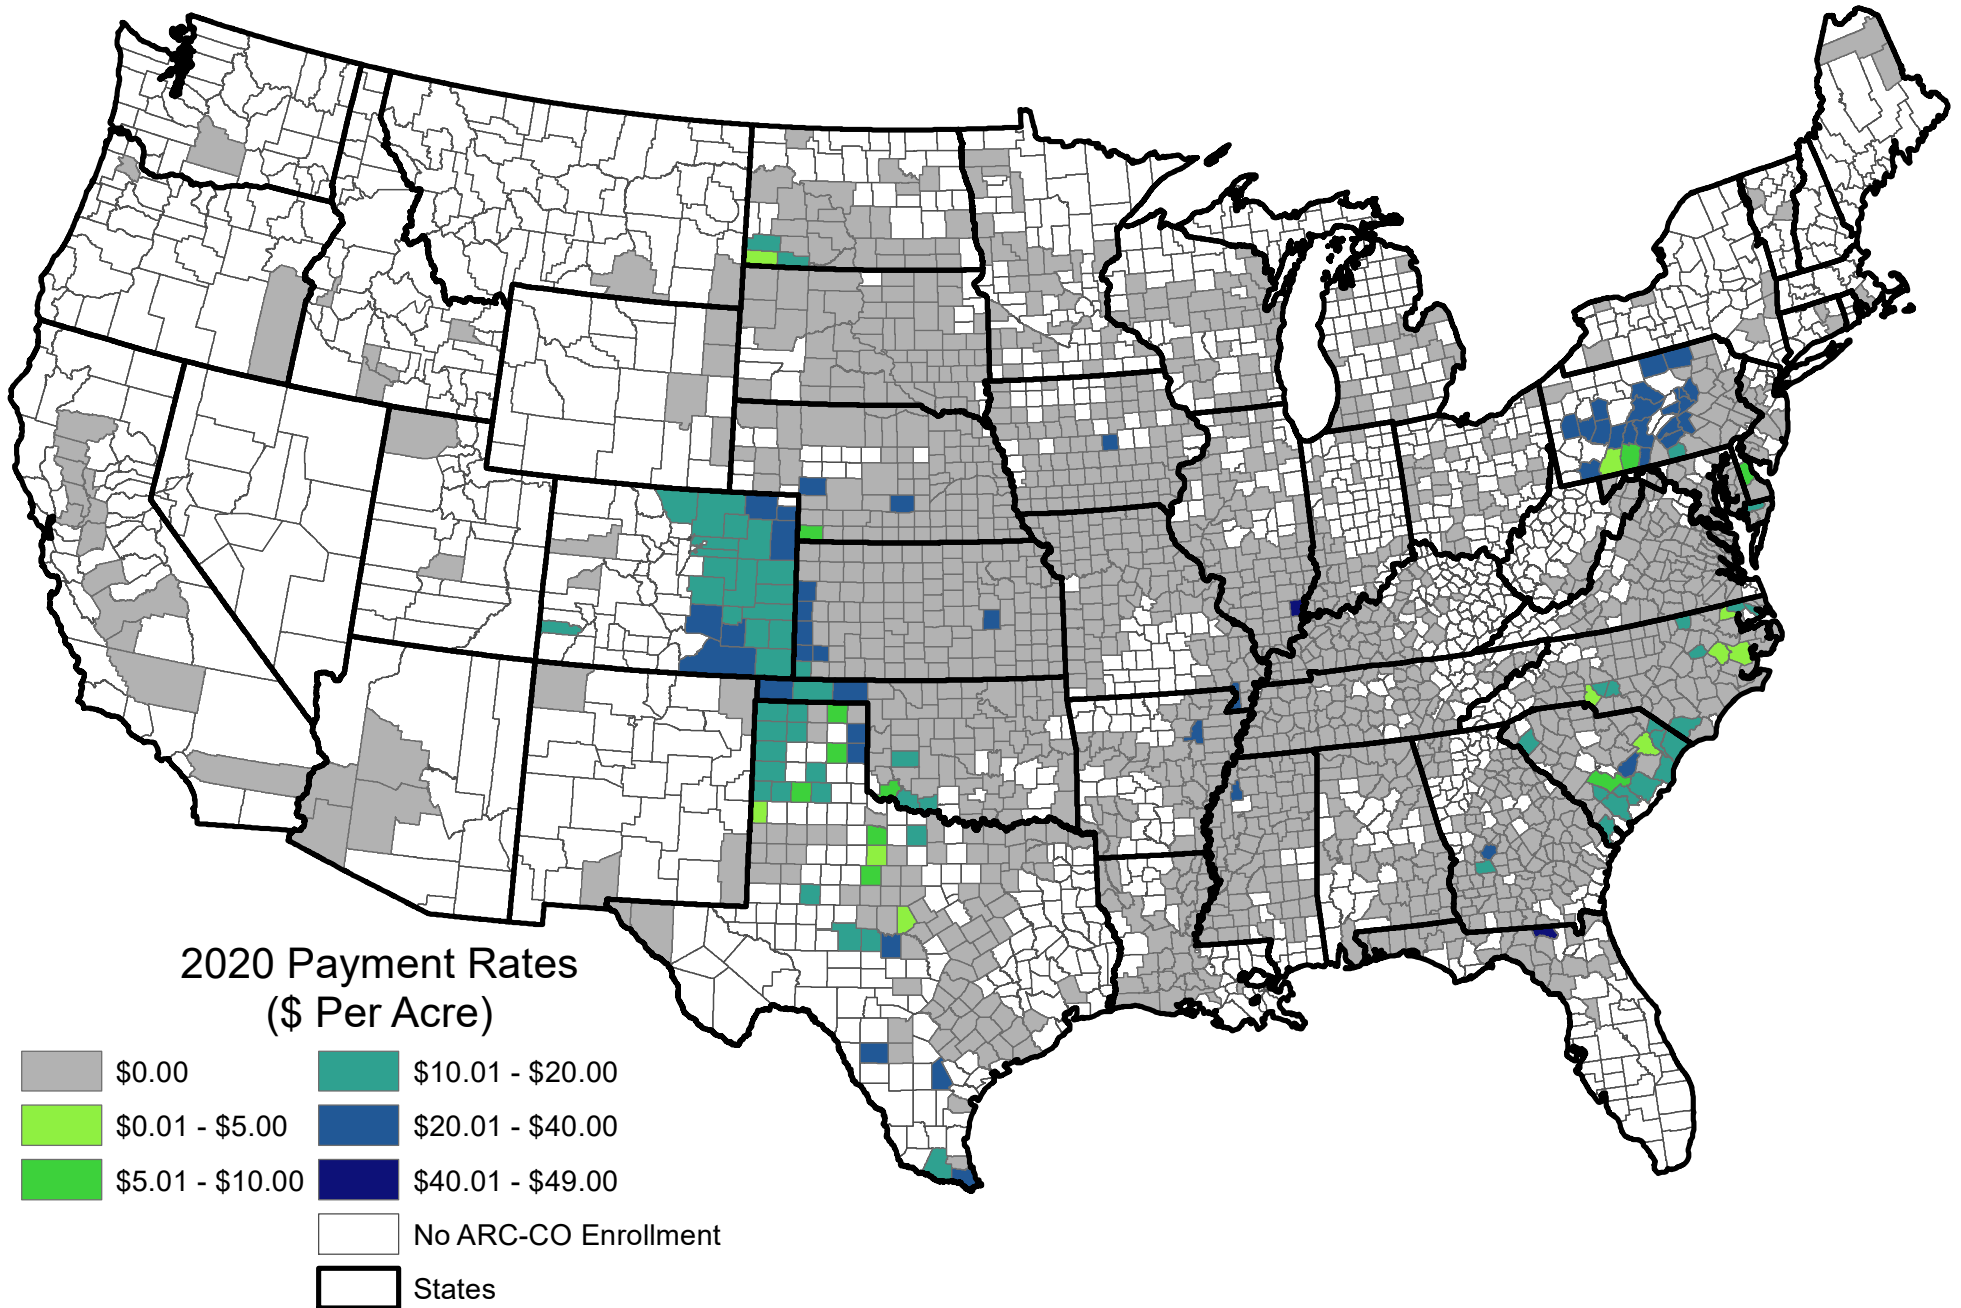

2020 ARC-CO Payment Rates for Grain Sorghum

Counties with an All or Non Irrigated Rate Designation

Map is intended for Farm Service Agency (FSA) purposes only. Map depicted only serves as a general reference map.