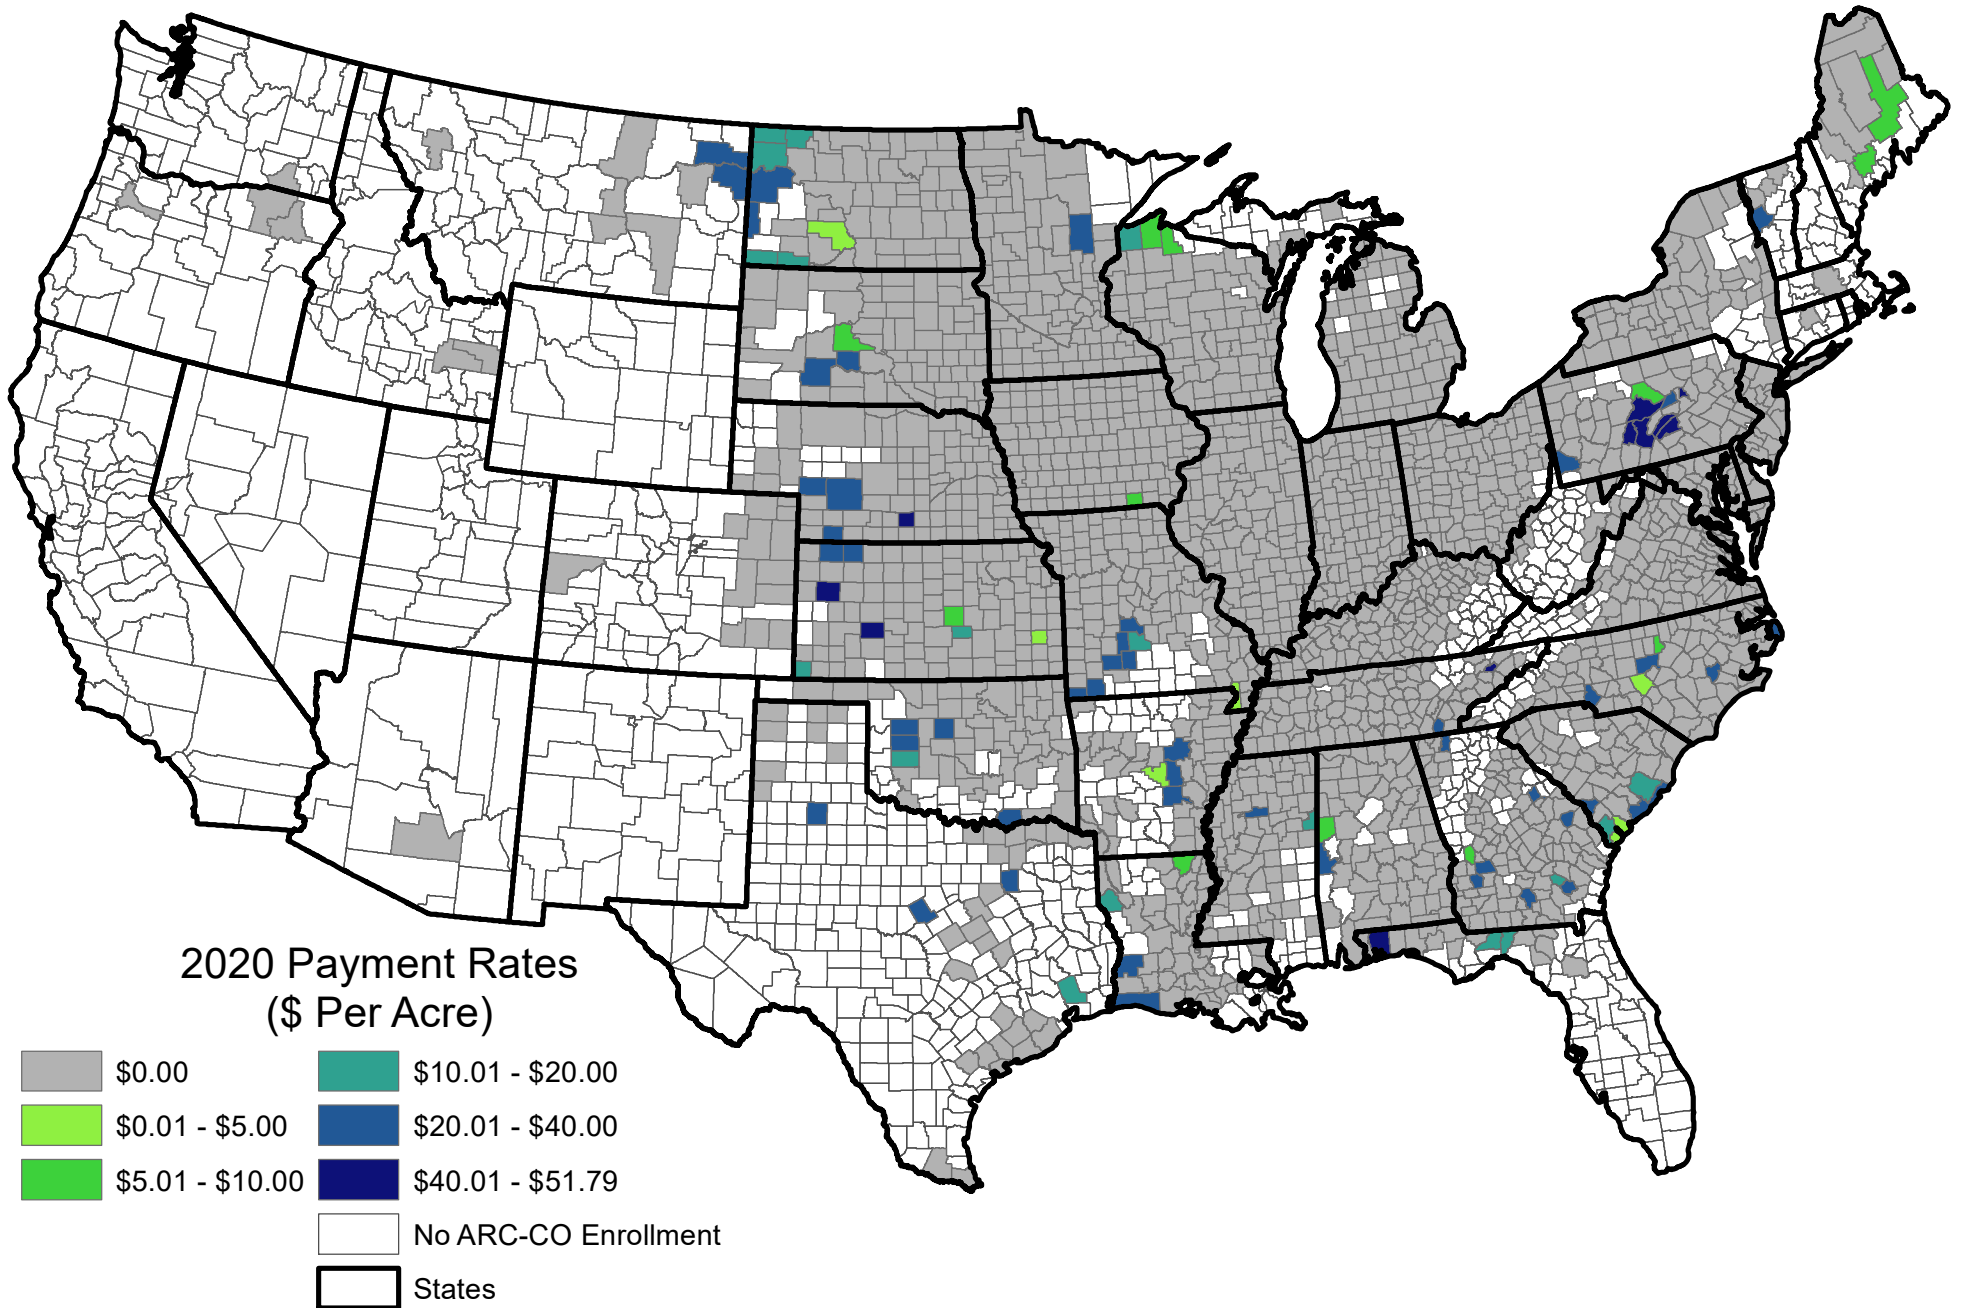

# 2020 ARC-CO Payment Rates for Soybeans

Counties with an All or Non Irrigated Rate Designation

Map is intended for Farm Service Agency (FSA) purposes only. Map depicted only serves as a general reference map.