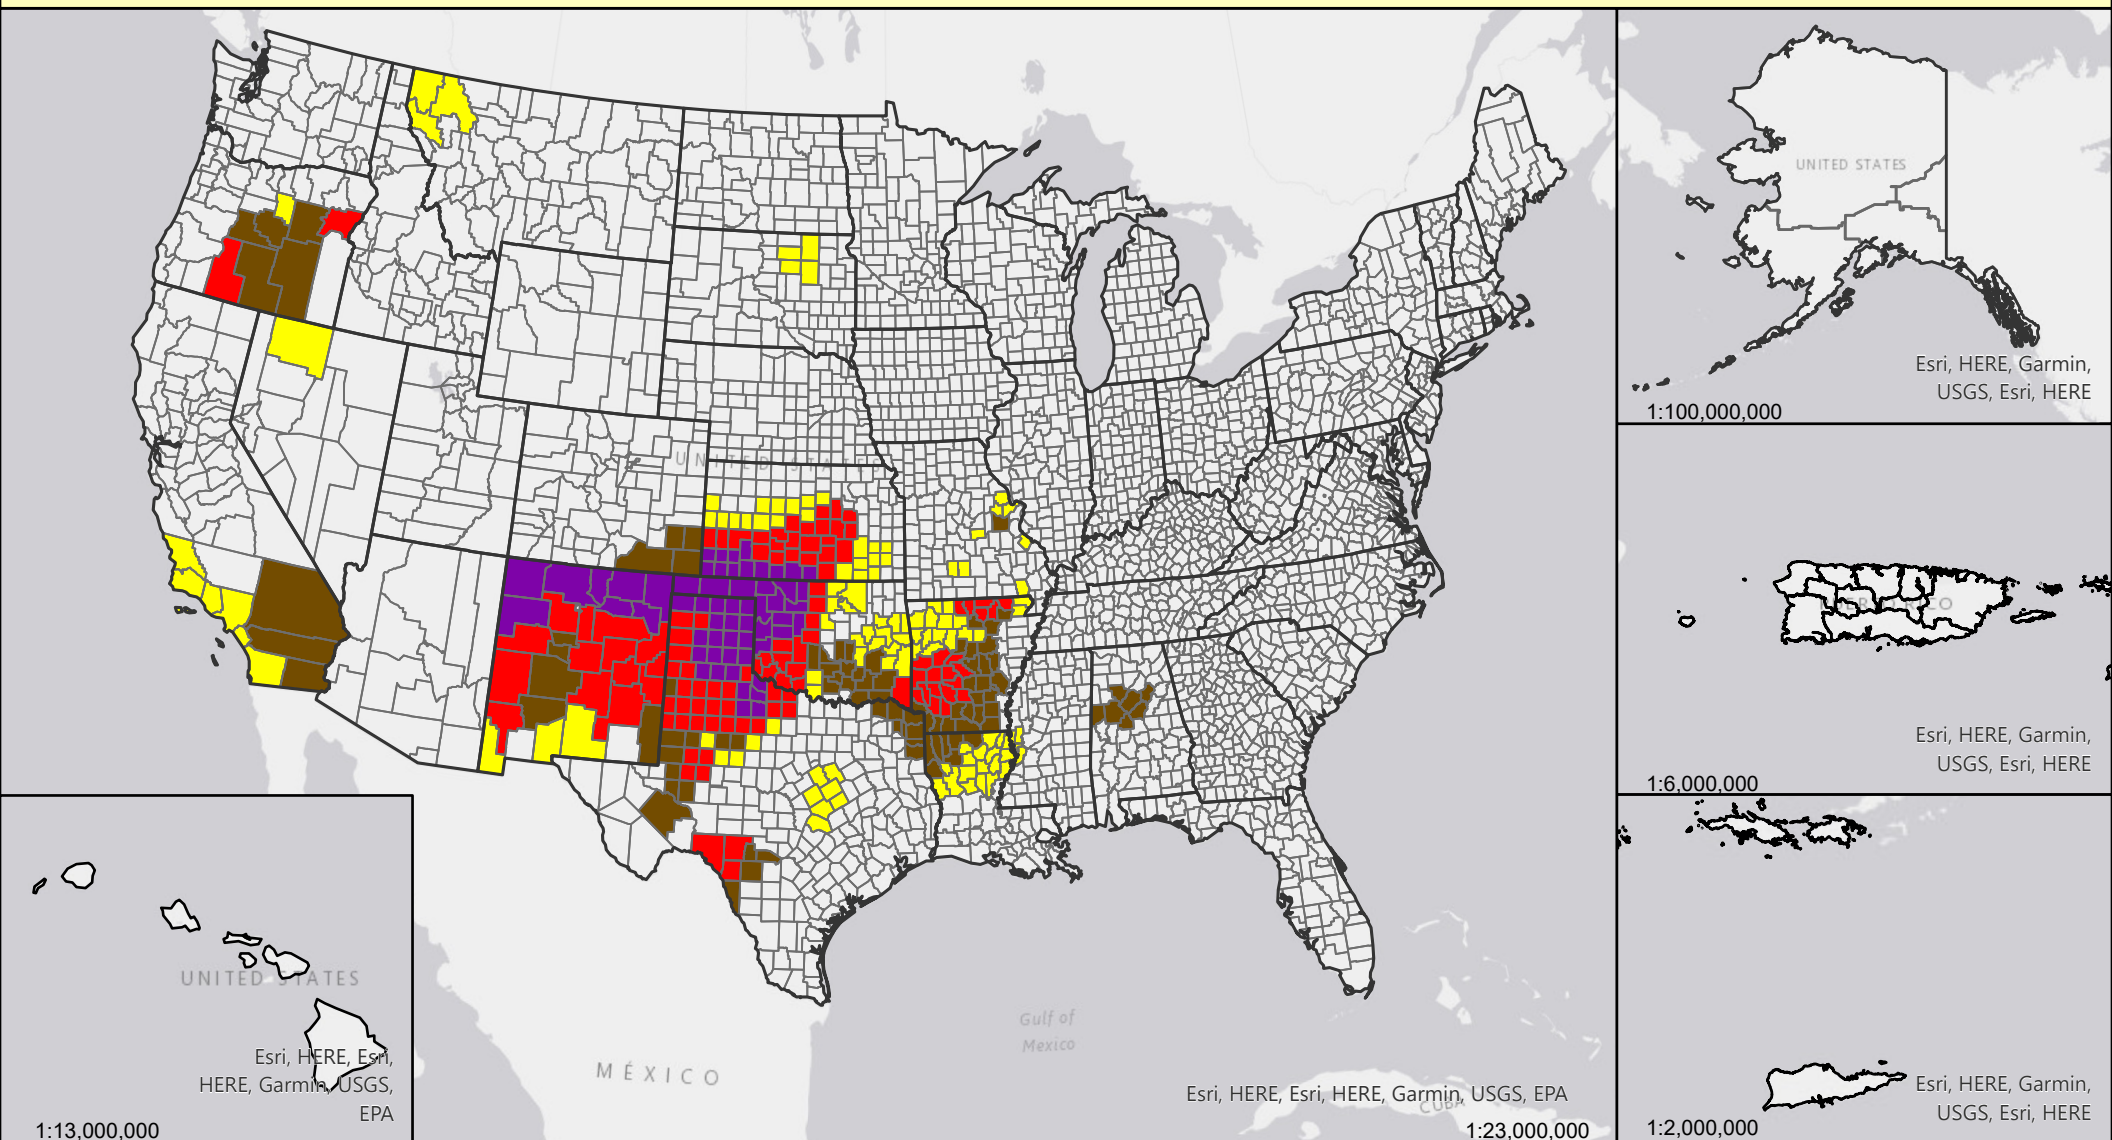

Livestock Forage Program Long Season Small Grains - 2018 Program Year

Eligible County Payment Months

Map Scales Vary
Data Update - 12-31-18