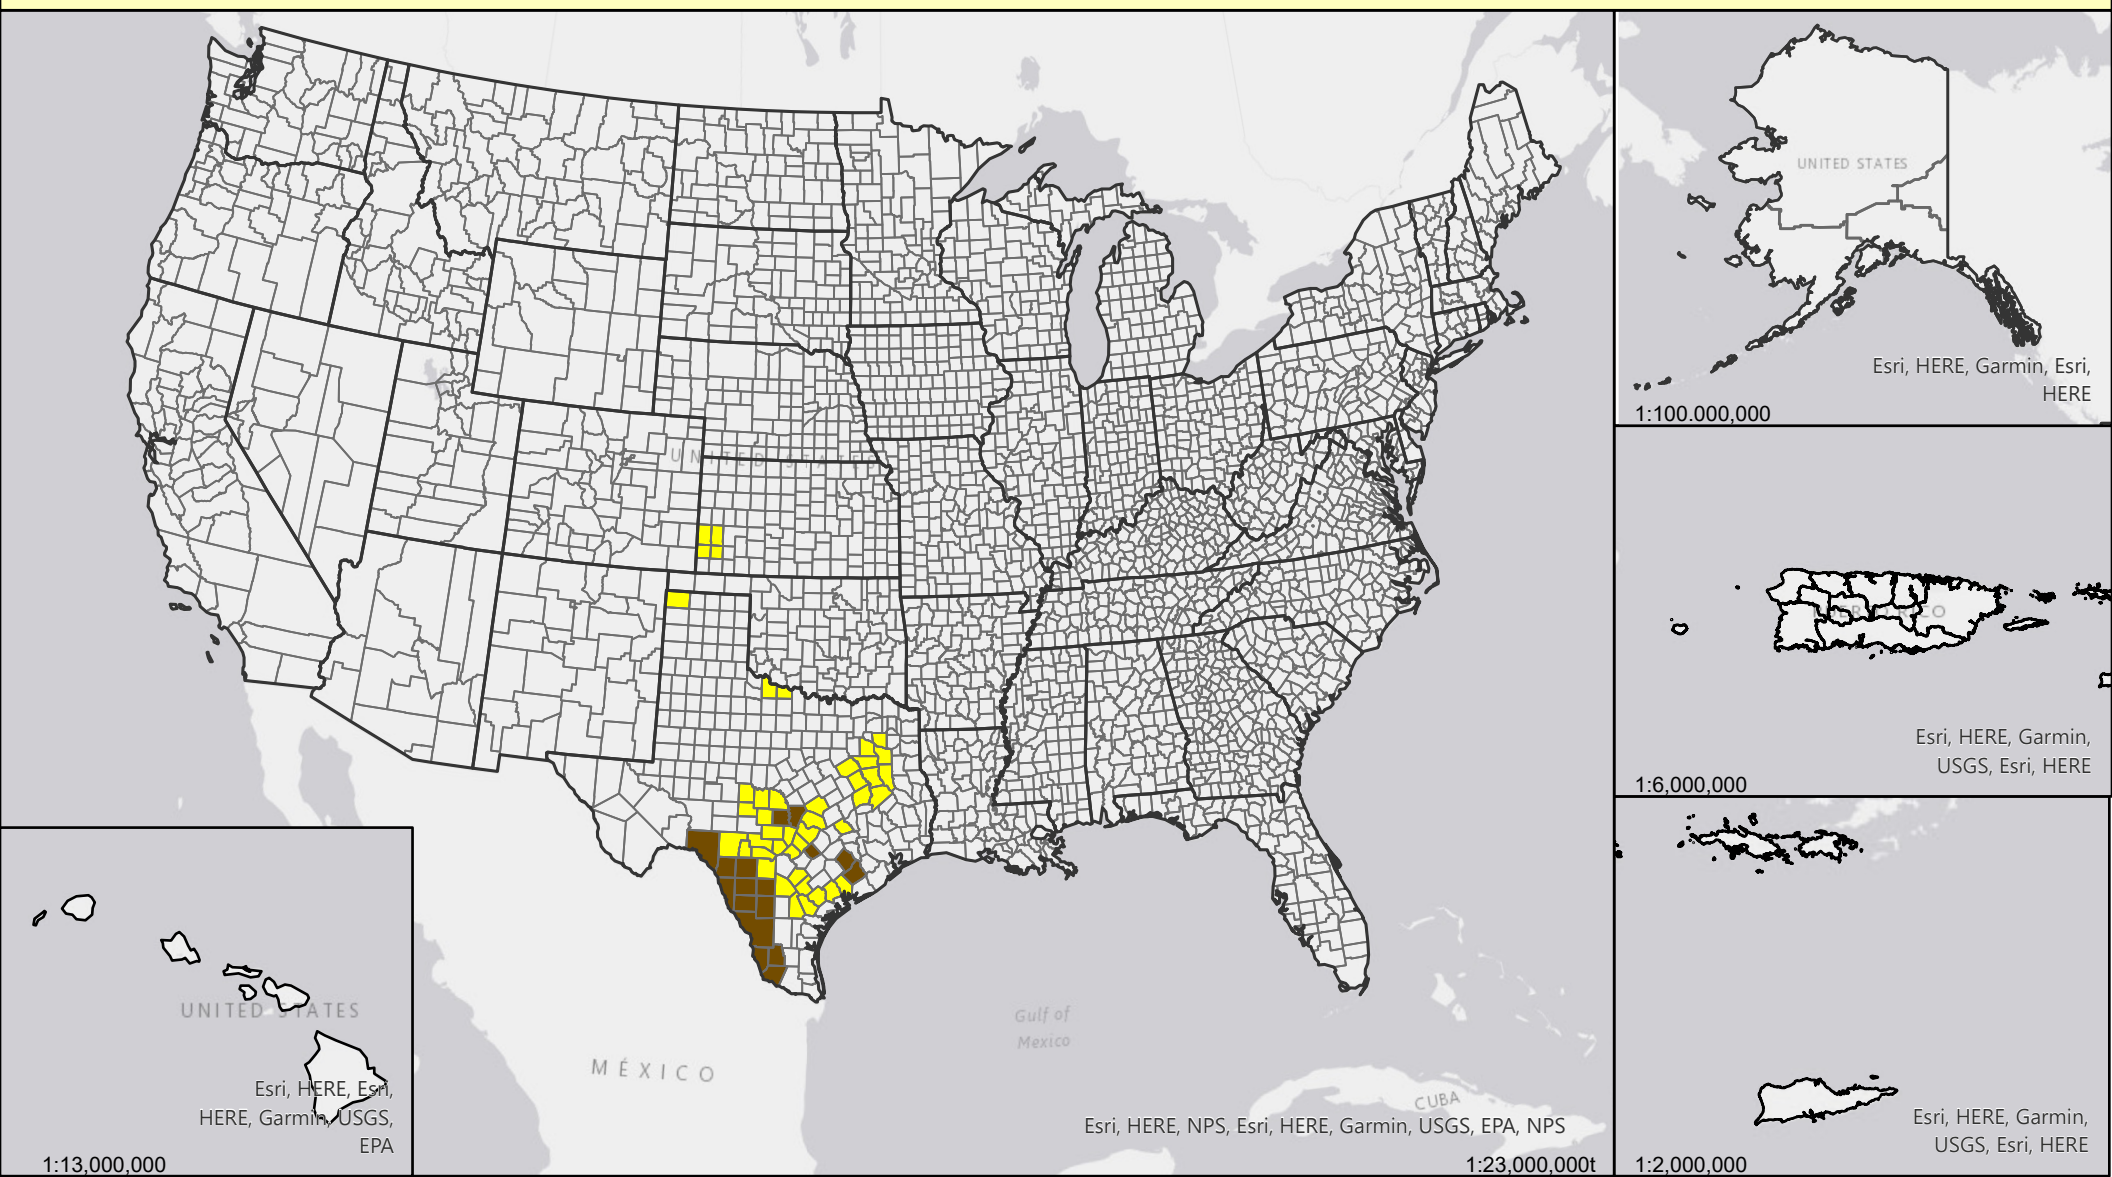

Livestock Forage Program

Short Season Fall Winter Small Grains - 2020 Program Year

Eligible County Payment Months

- 1
- 3
- No Data

Map Scales Vary
Data Update - 12-31-20