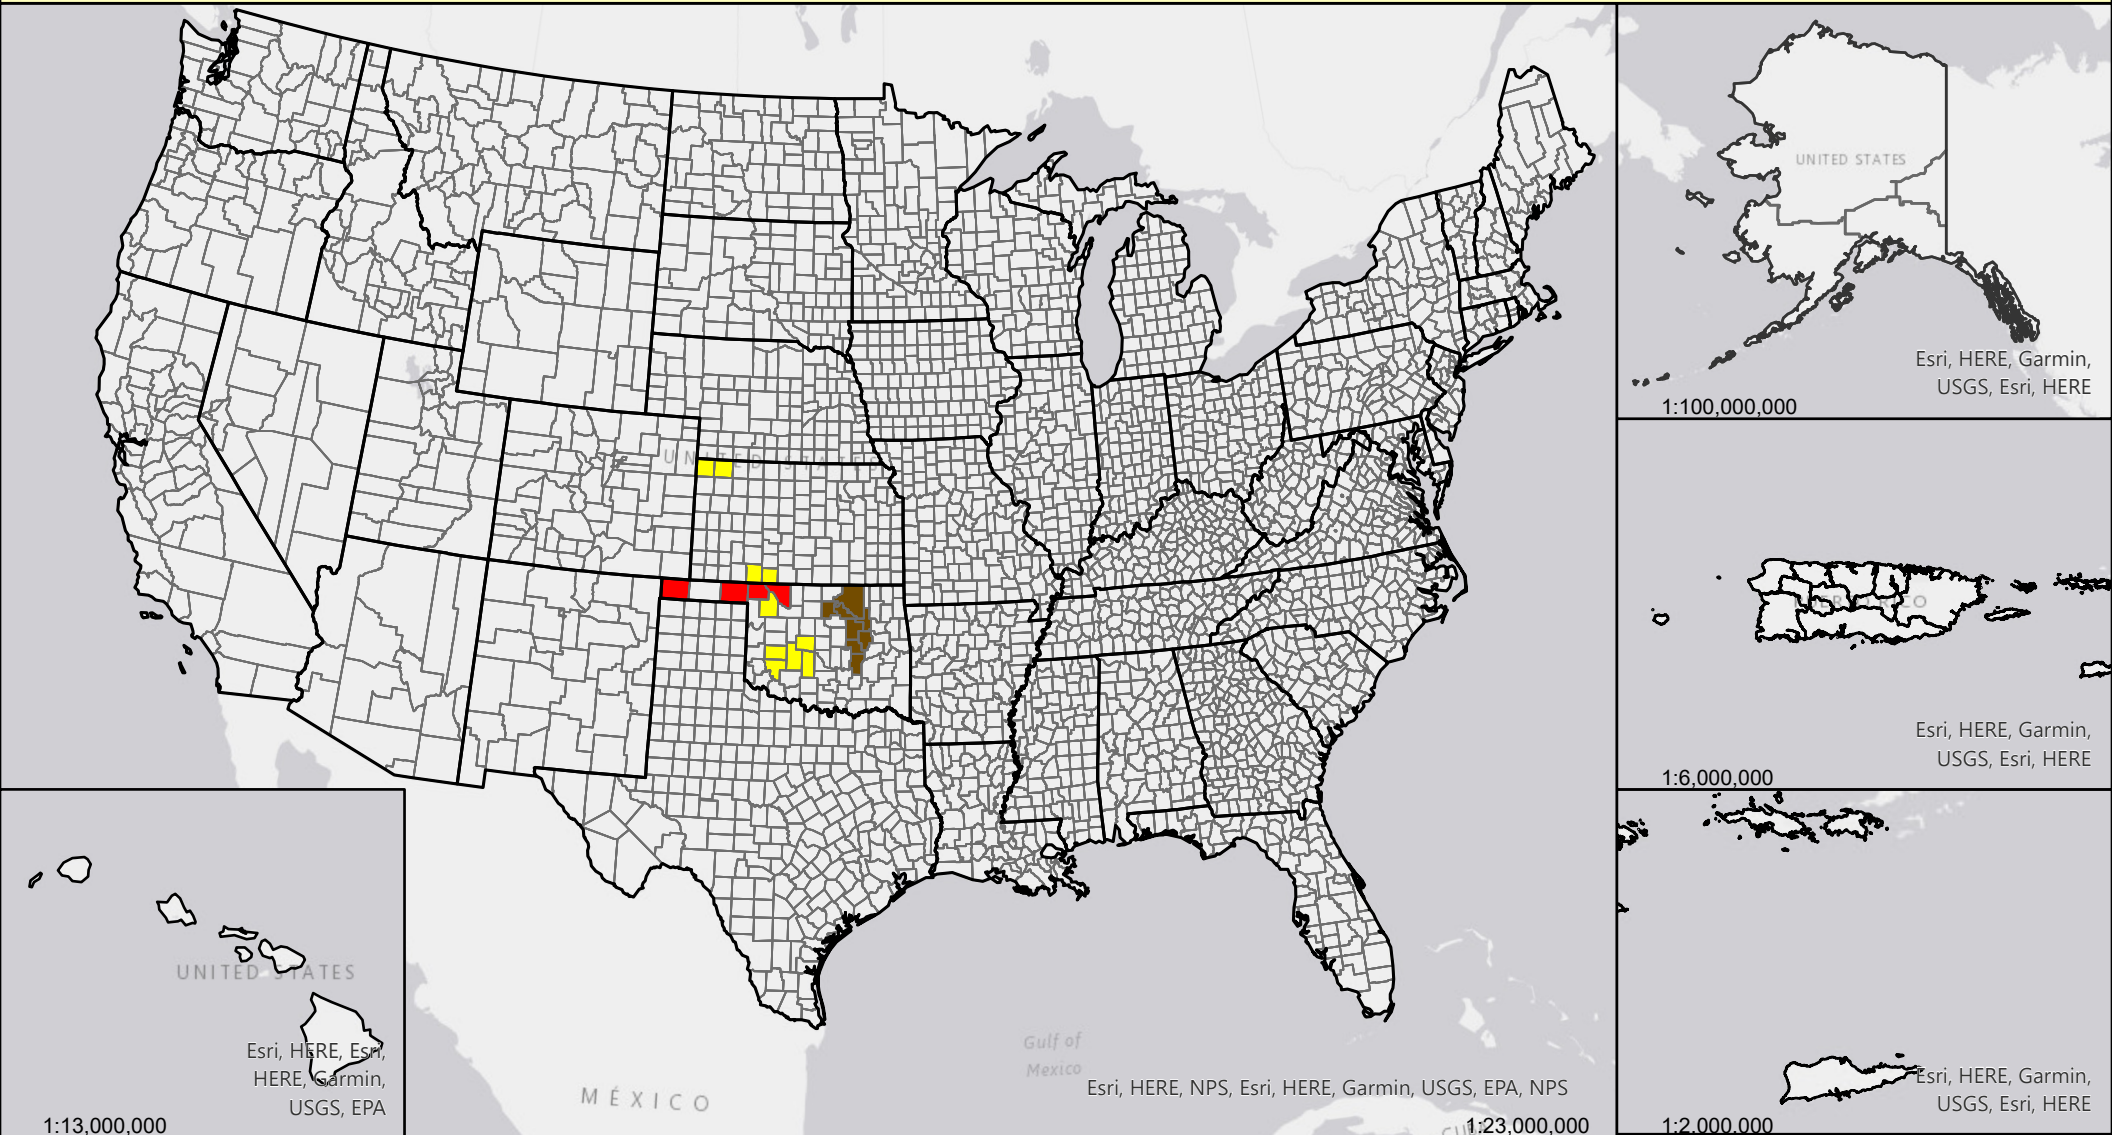

Livestock Forage Program Annual Crab Grass - 2021 Program Year

Eligible County Payment Months

Map Scales Vary
Data Update - 04-07-22