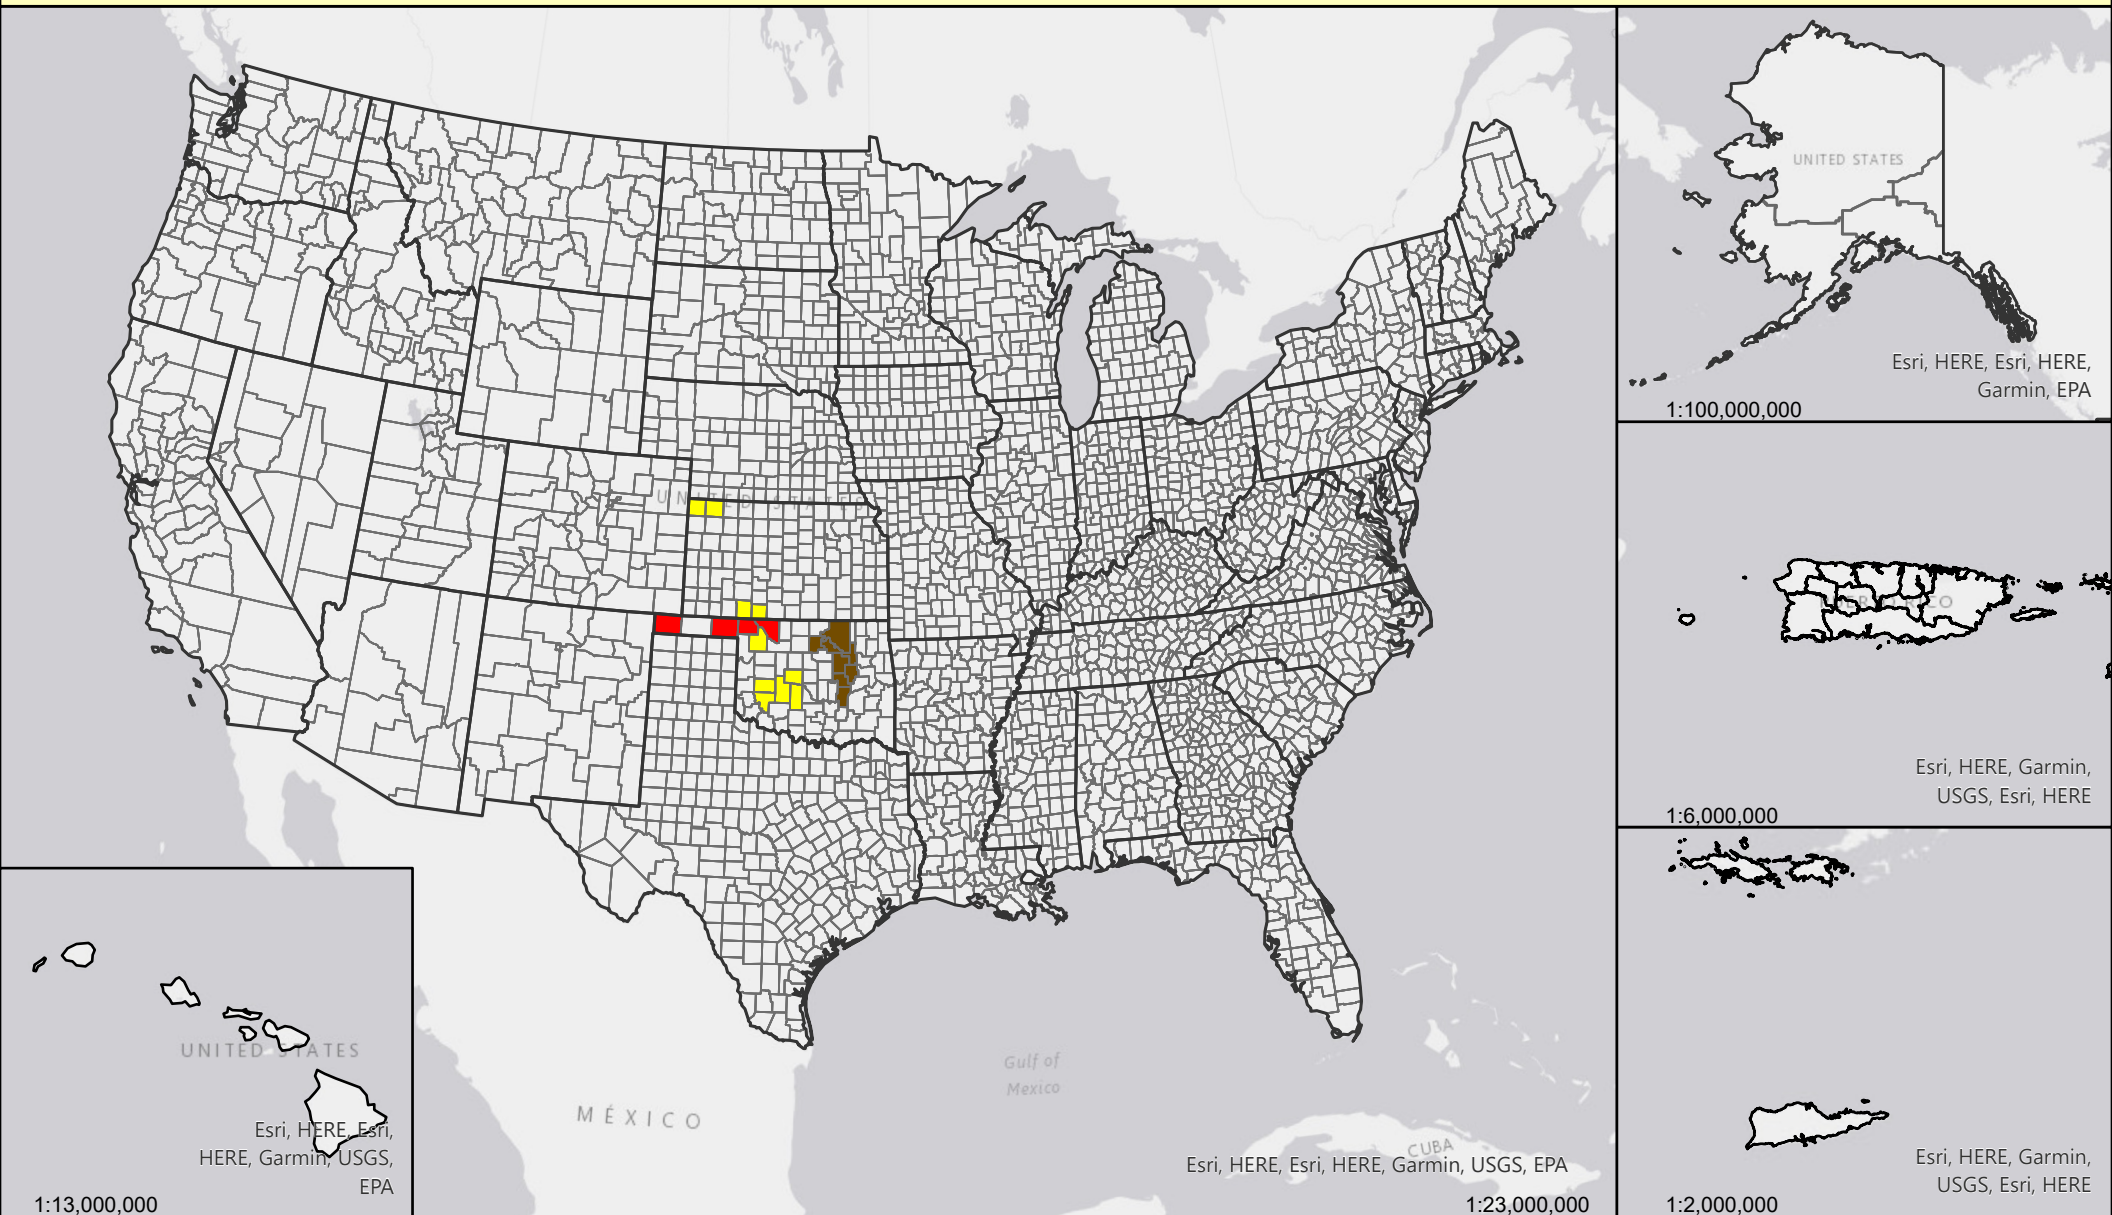

Livestock Forage Program

Cool Season Improved Pasture - 2021 Program Year

Eligible County Payment Months

- 1
- 3
- 4
- No Data

Map Scales Vary
Data Update - 04-07-22