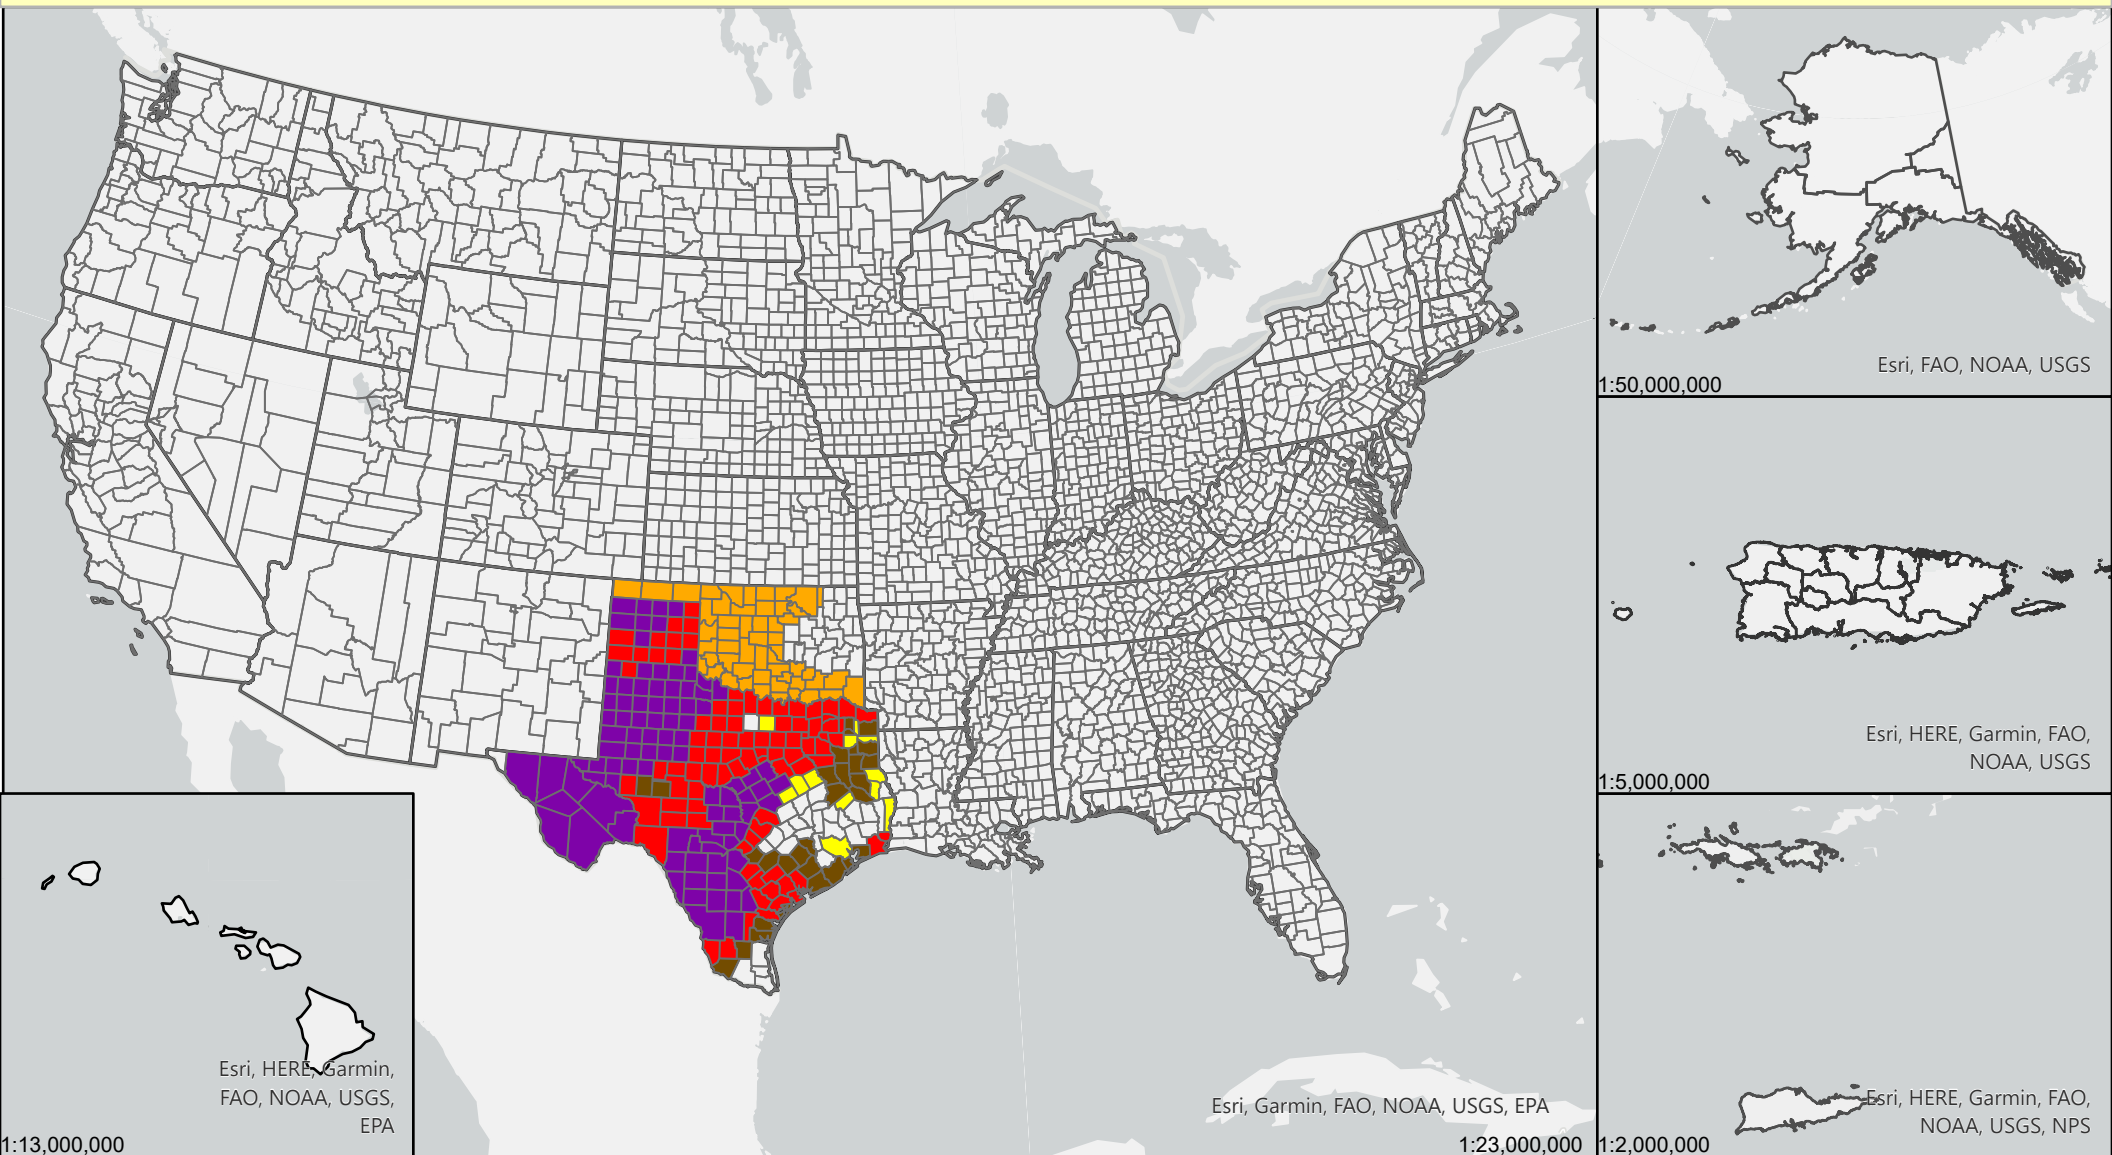

Livestock Forage Program

Short Season Spring Small Grains - 2022 Program Year

Eligible County Payment Months

- 1
- 2
- 3
- 4
- 5
- No Data

Map Scales Vary
Data Update - 12-29-22