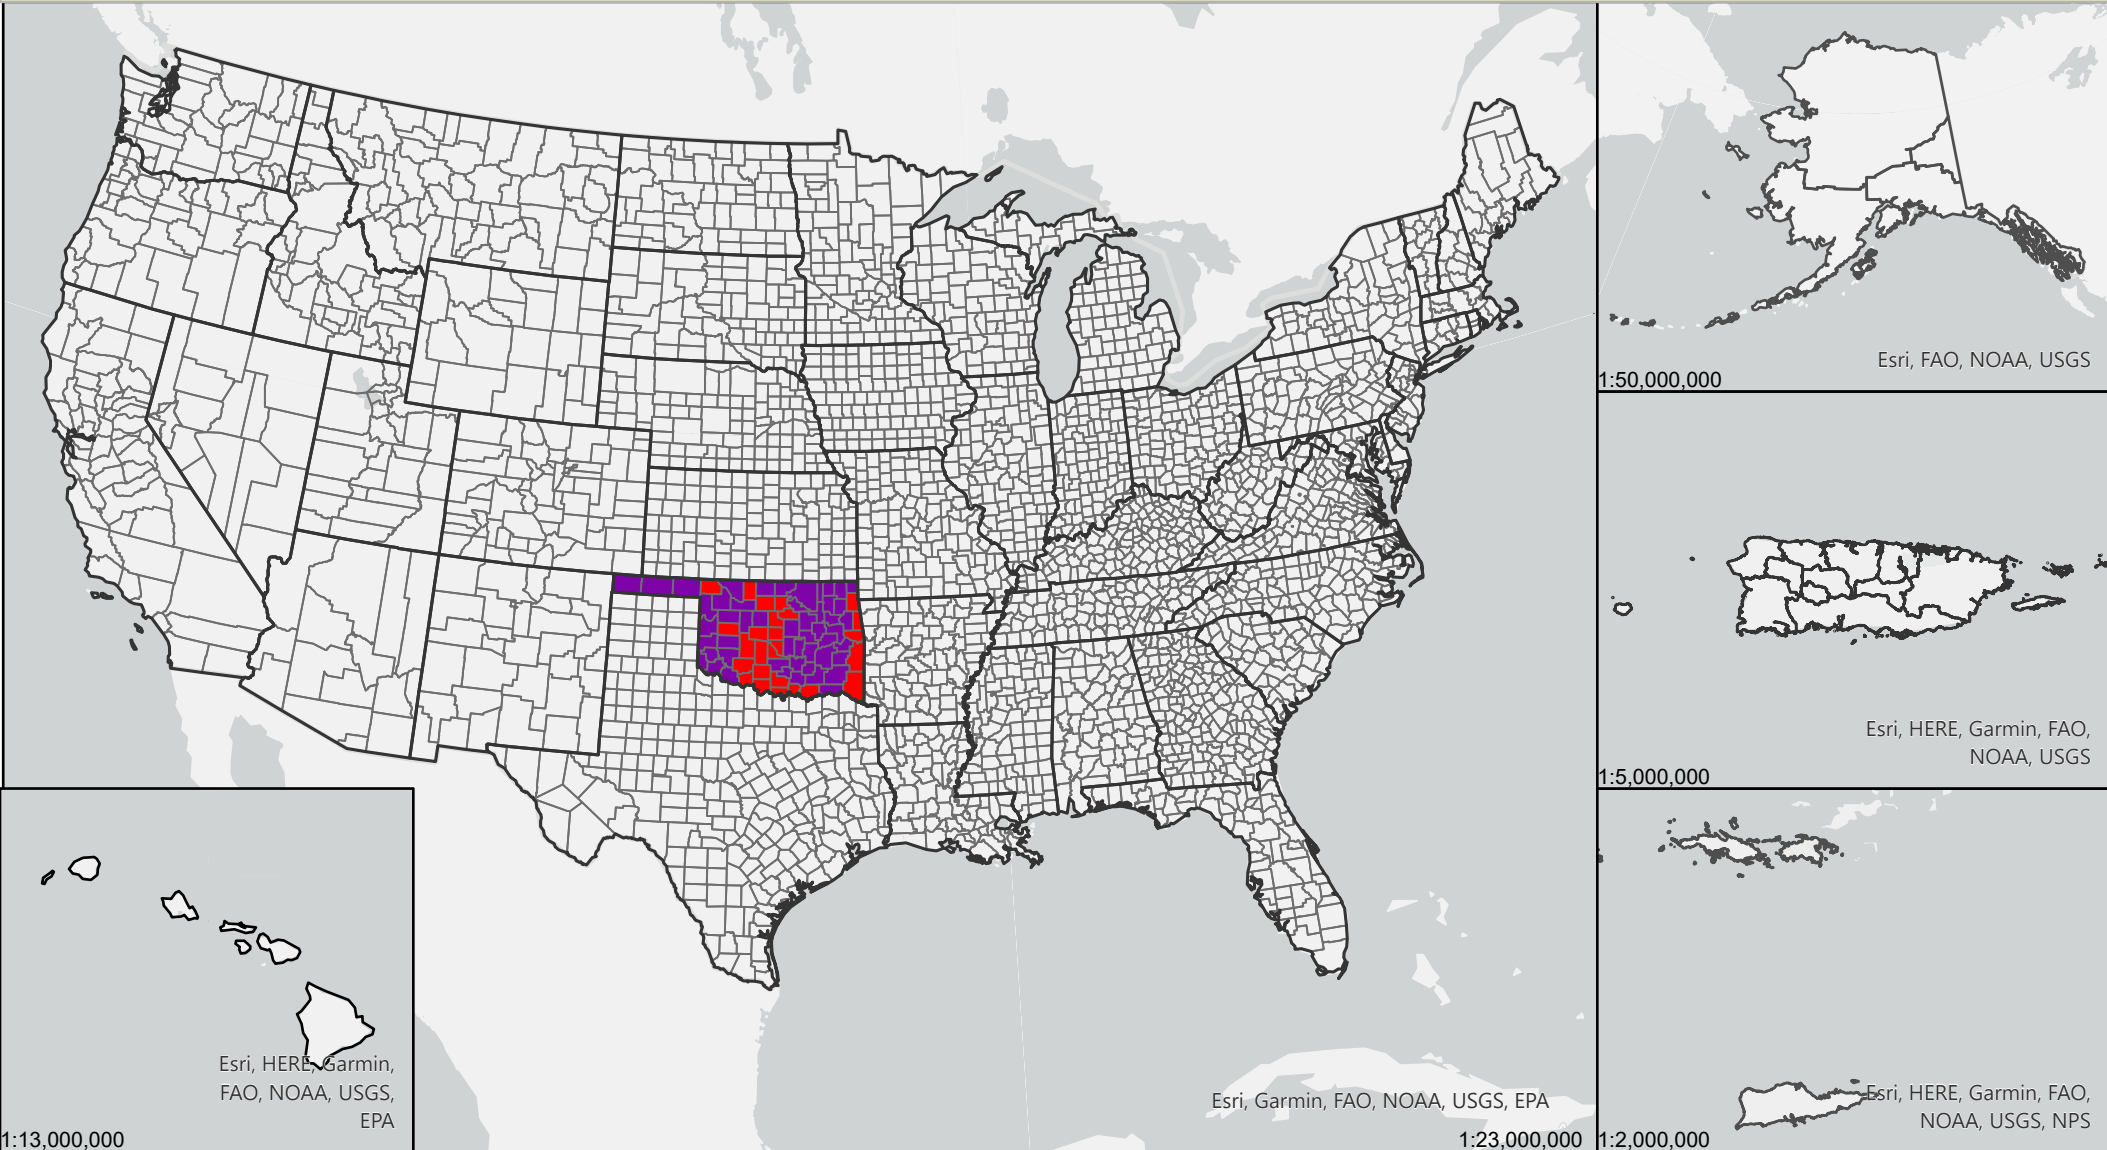

Livestock Forage Program Warm Season Improved - 2022 Program Year

Eligible County Payment Months

- 1
- 2
- 3
- 4
- 5
- No Data