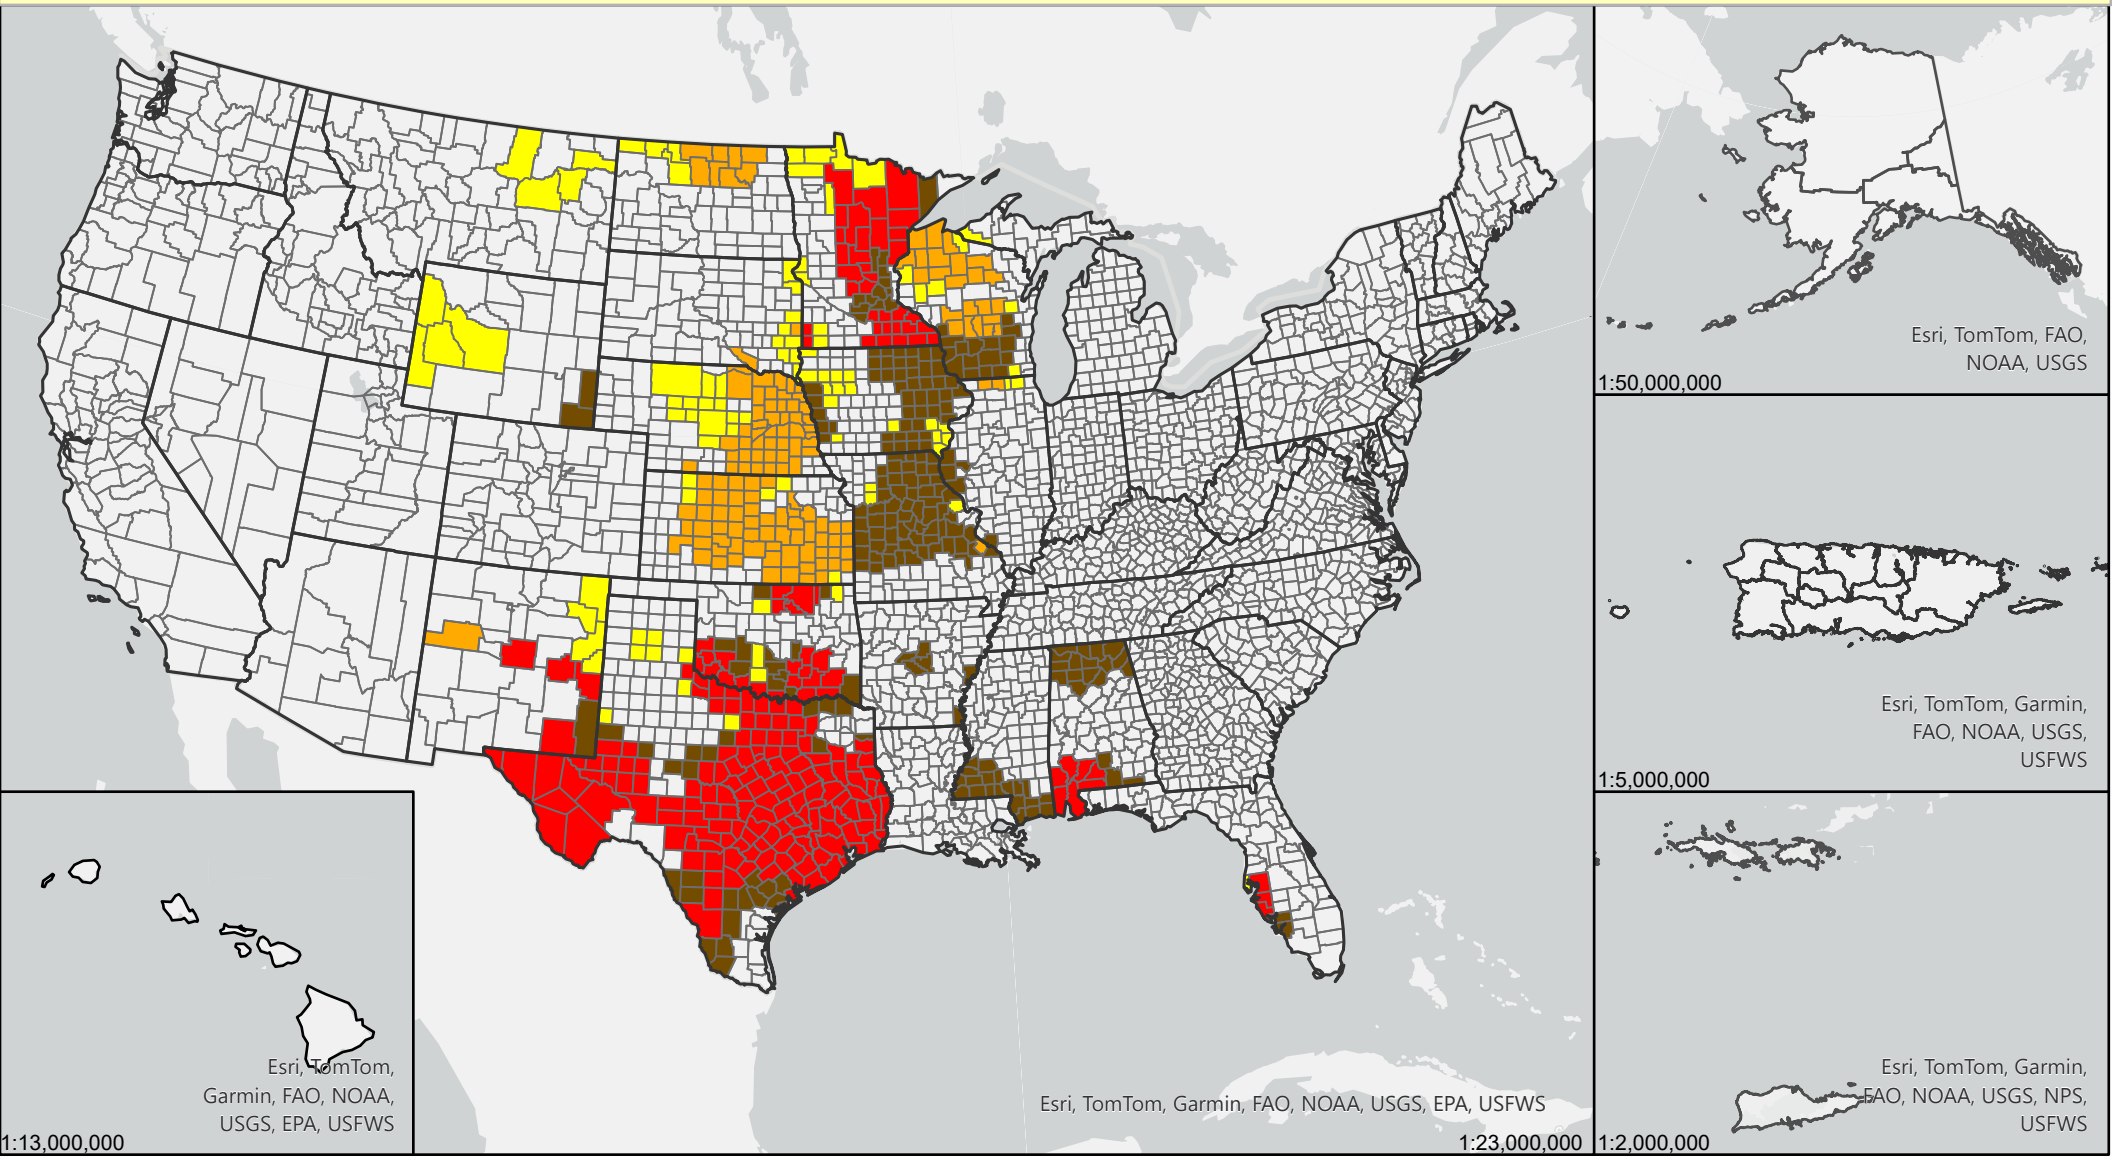

Livestock Forage Program Forage Sorghum - 2023 Program Year

Eligible County Payment Months

- 1
- 2
- 3
- 4
- 5
- No Data