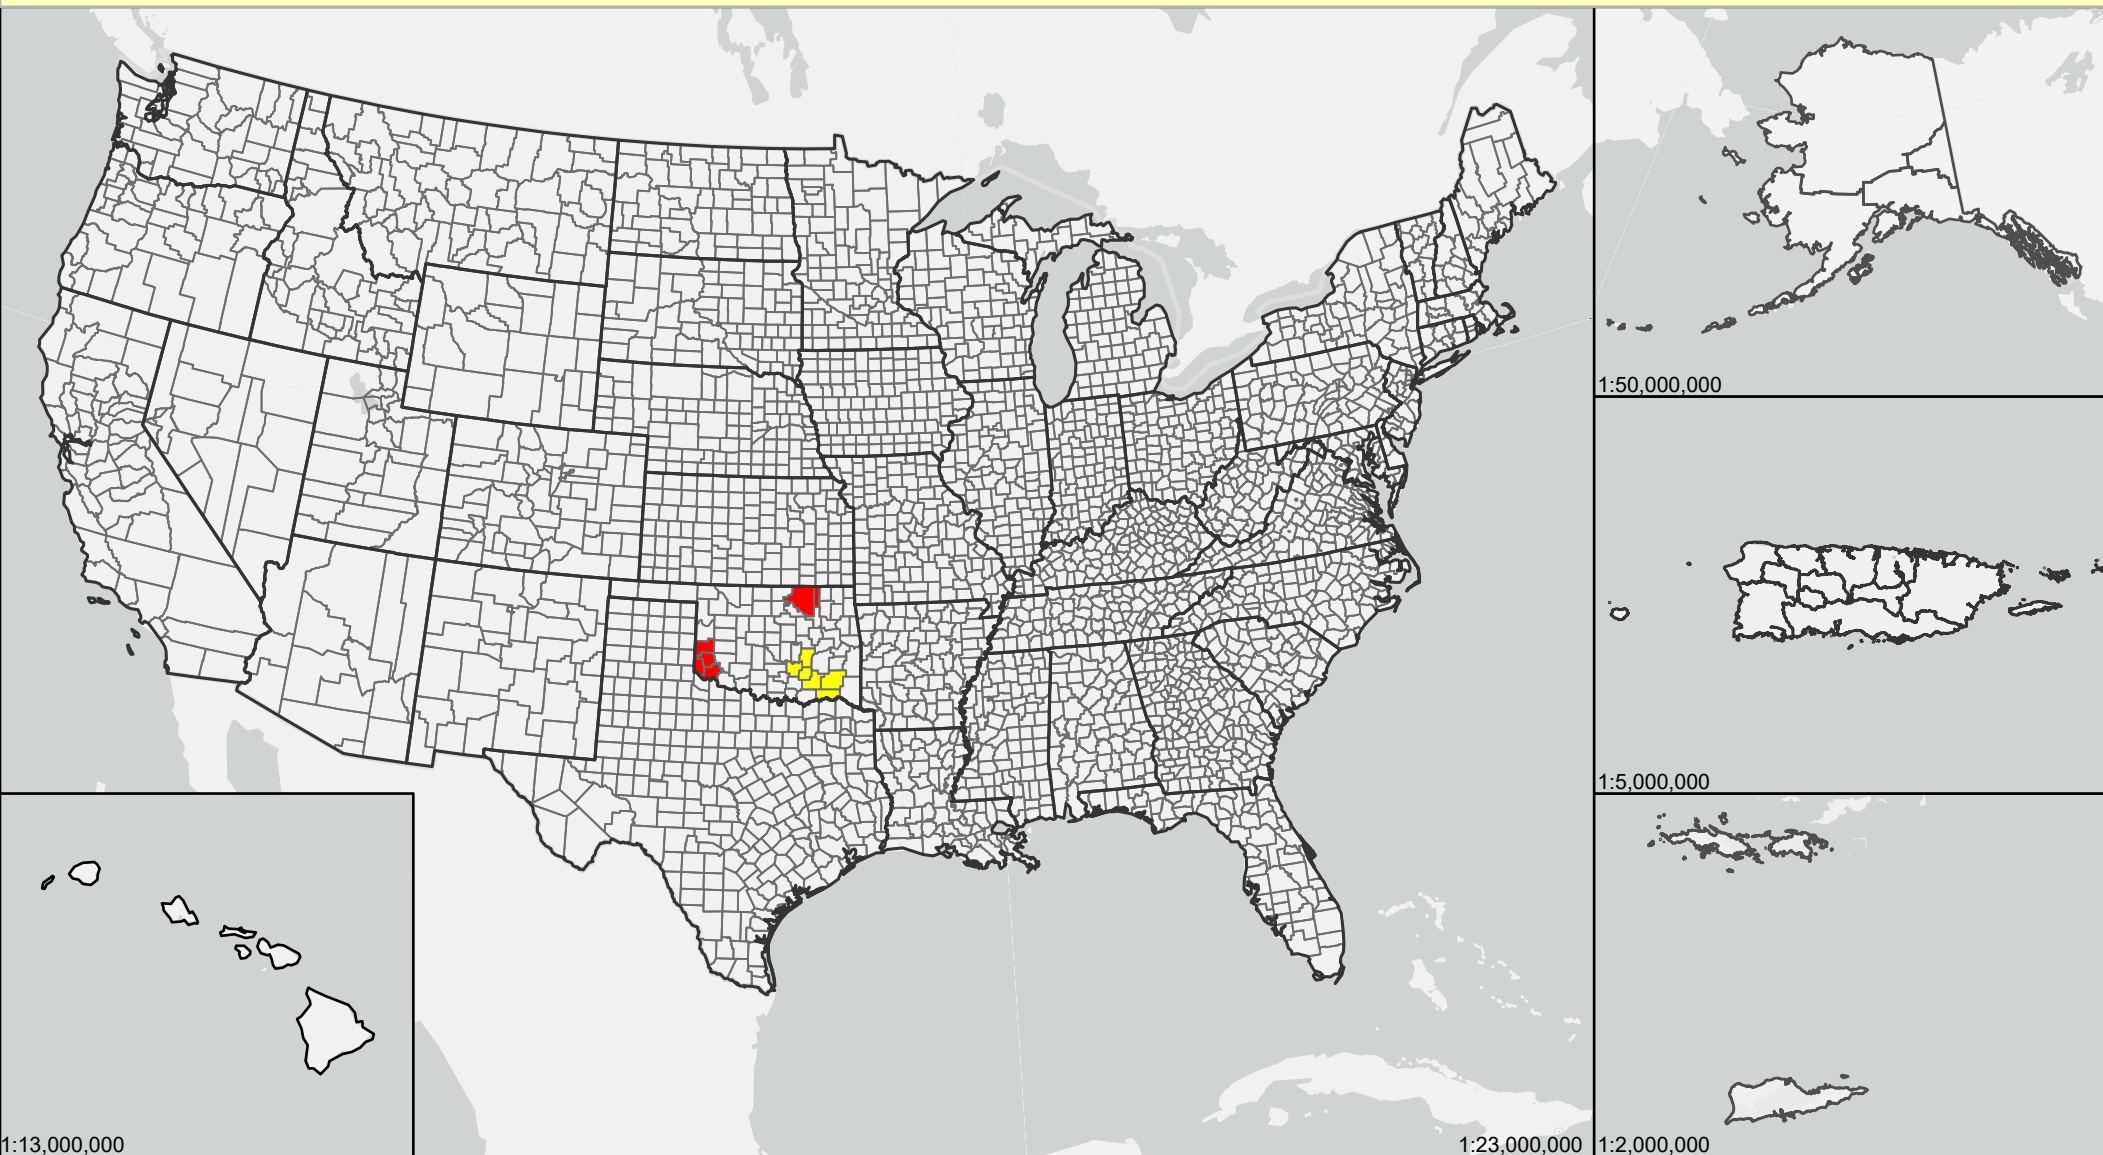

Livestock Forage Program Cool Season Improved - 2024 Program Year

Eligible County Payment Months

- 1
- 2
- 3
- 4
- 5
- No Data