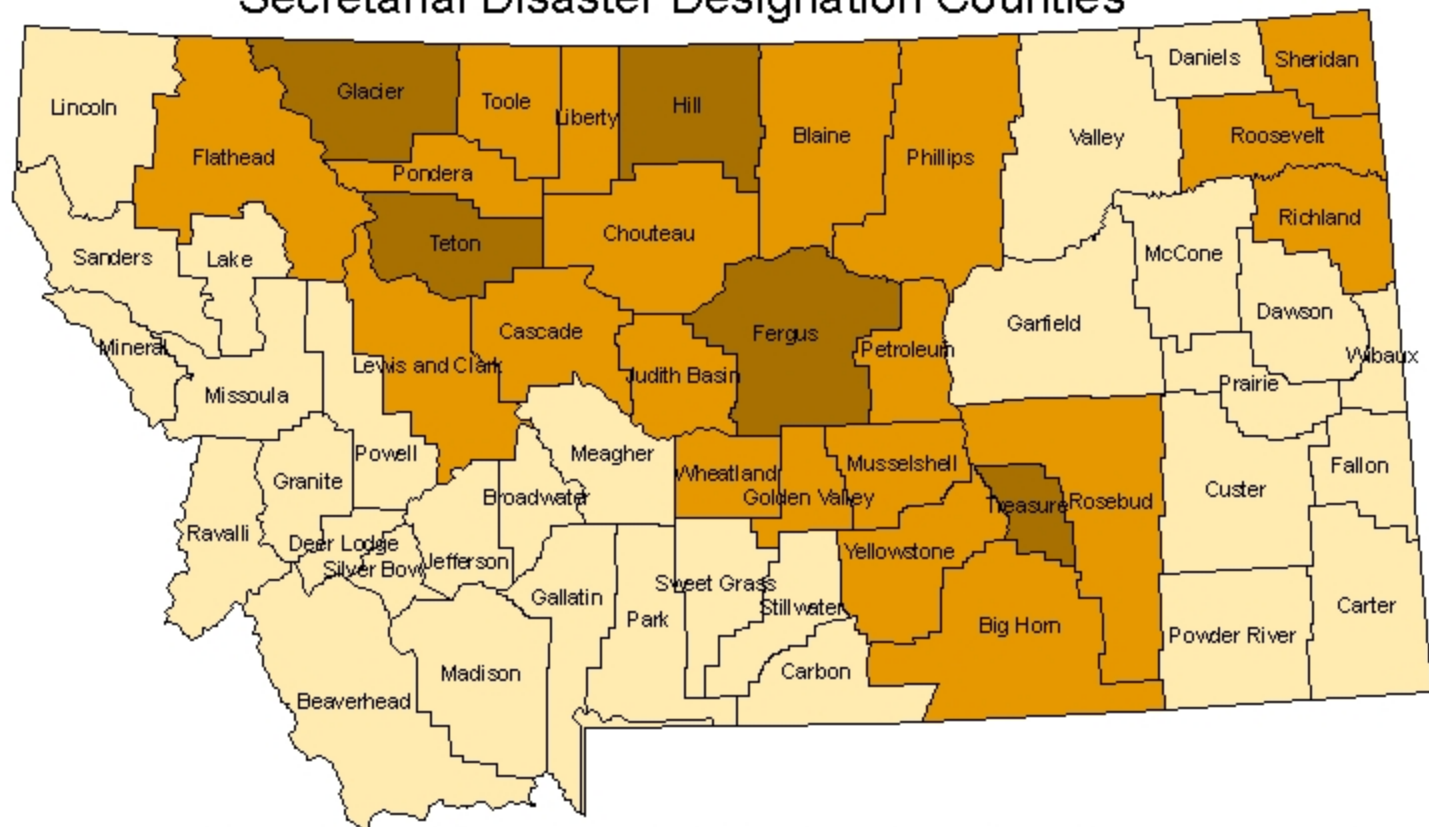

## Secretarial Disaster Designation Counties

Brown - Secretarial Disaster Designation (10% production loss on 1 crop of economic significance)

Orange - Contiguous (10% production loss on 1 crop of economic significance)

Tan - No Designation (Individual producers must suffer a 50% loss of production)