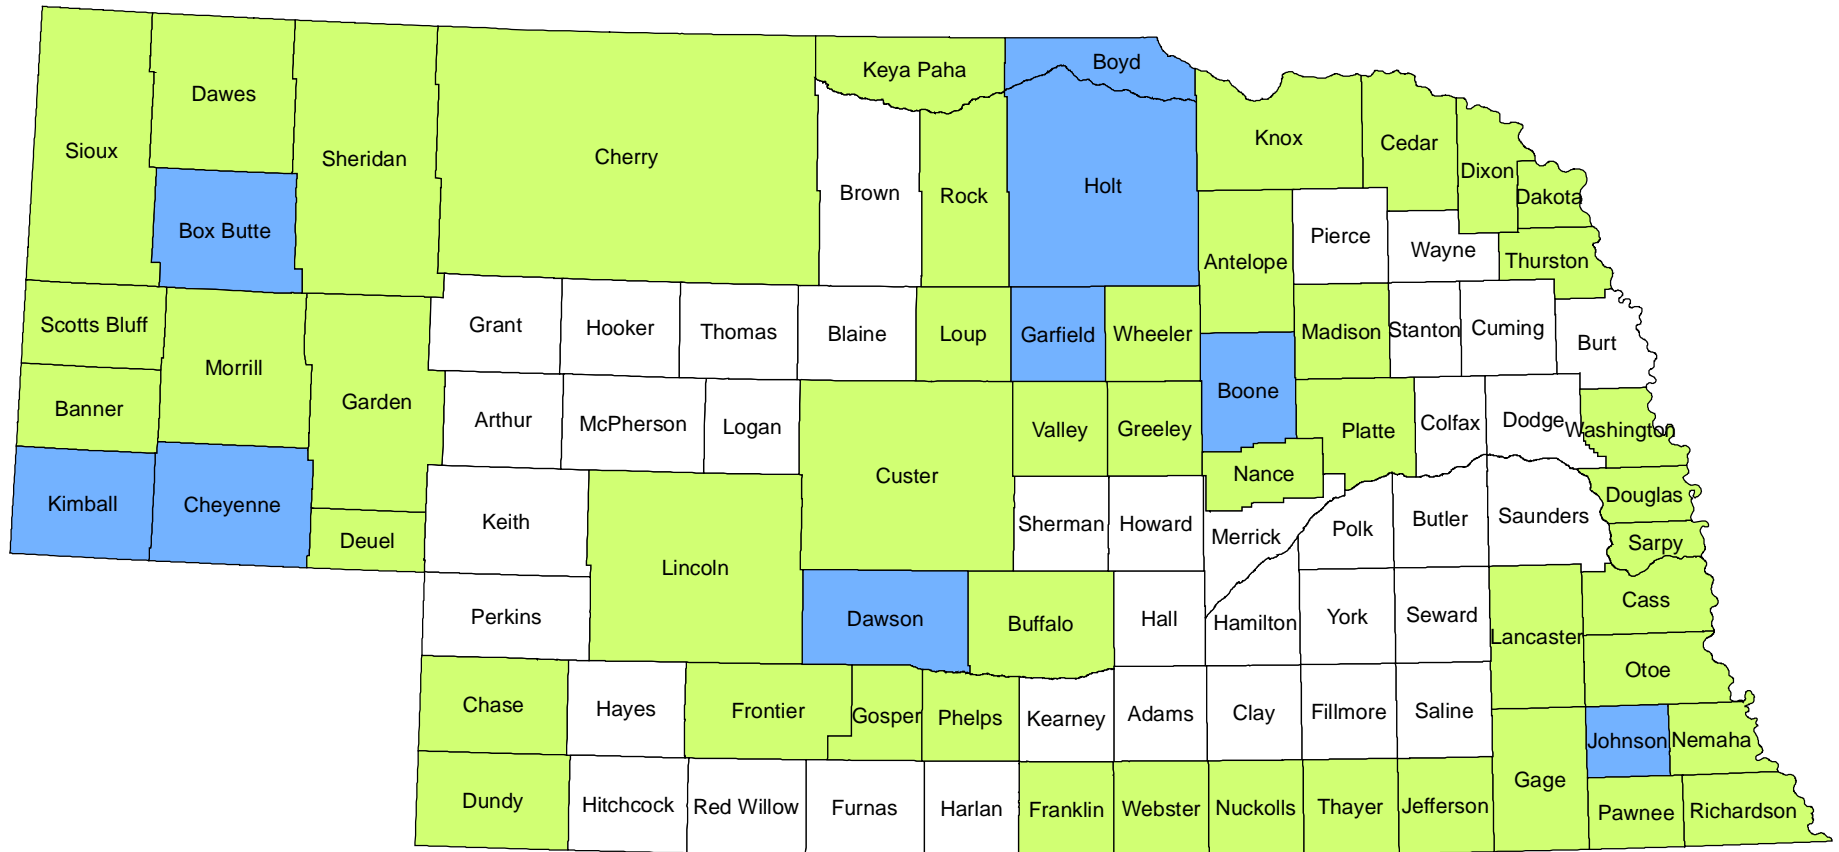

# Nebraska 2010 Approved Secretarial Disaster Declarations For SURE Purposes

**Nebraska**

□ County

**Secretarial Disaster Declarations for 2010**

■ Disaster Declared County

■ Contiguous County