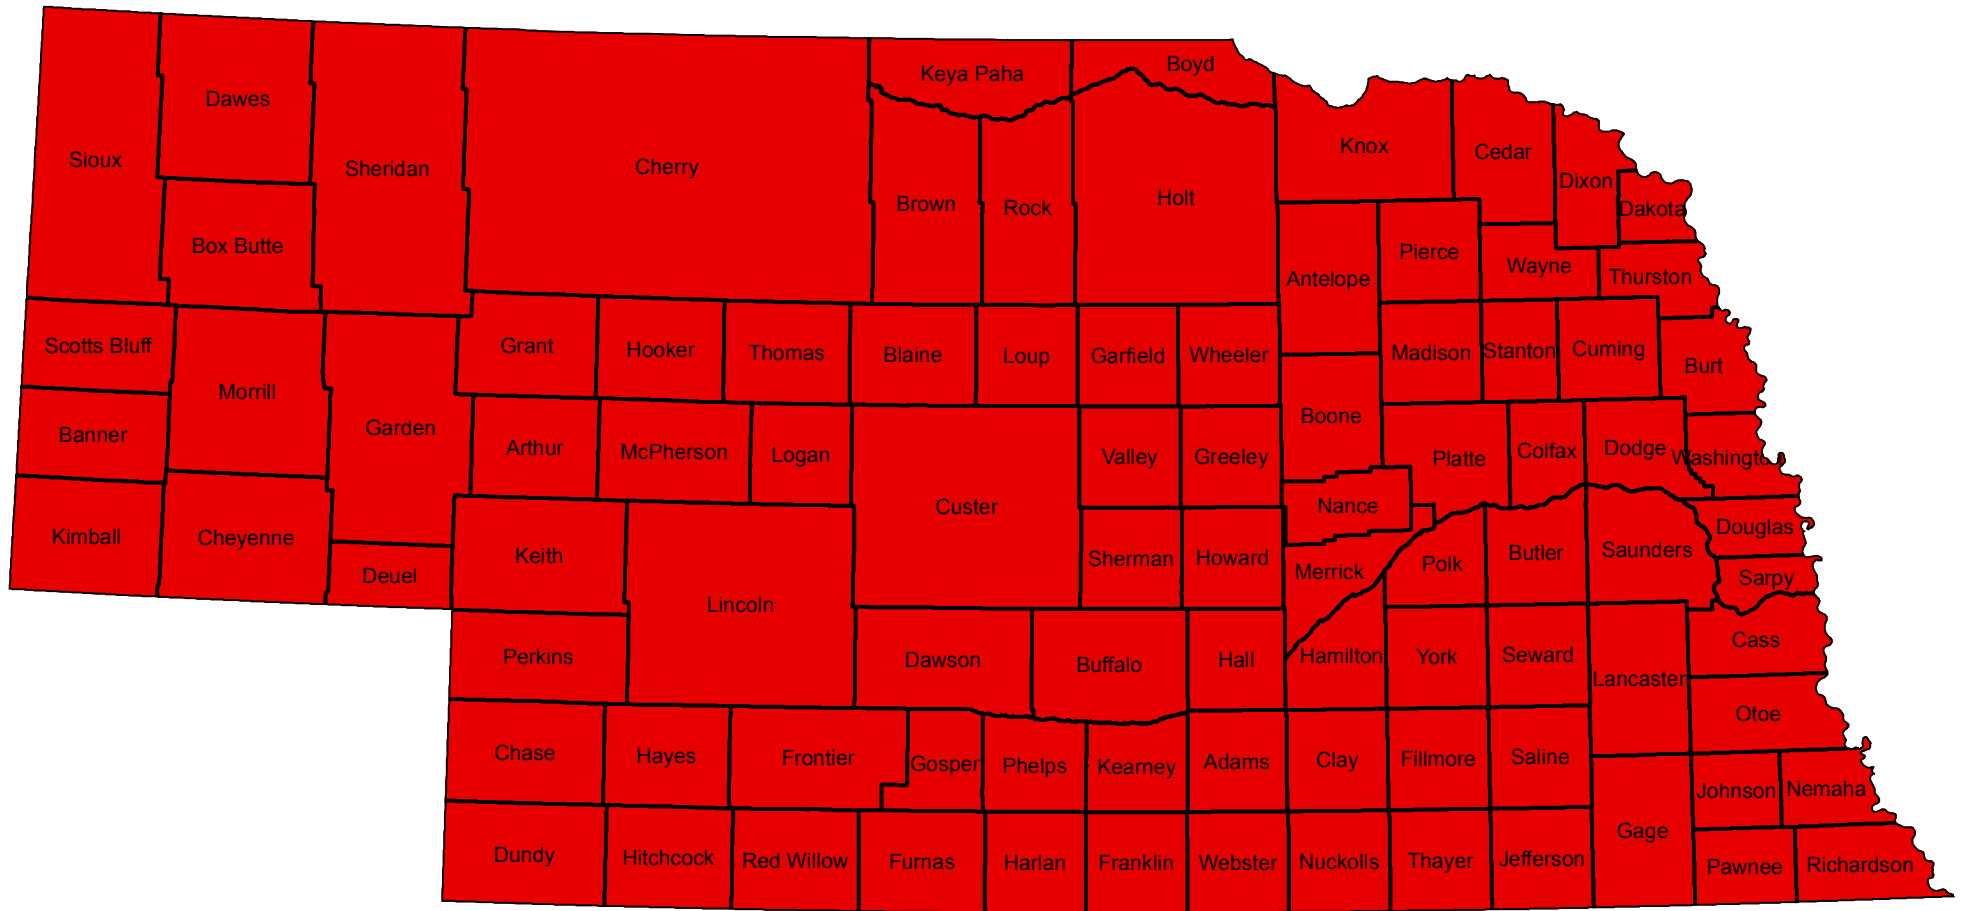

2012 Nebraska Counties Approved for CRP Emergency Haying and Grazing

 Approved Counties as of July 23, 2012