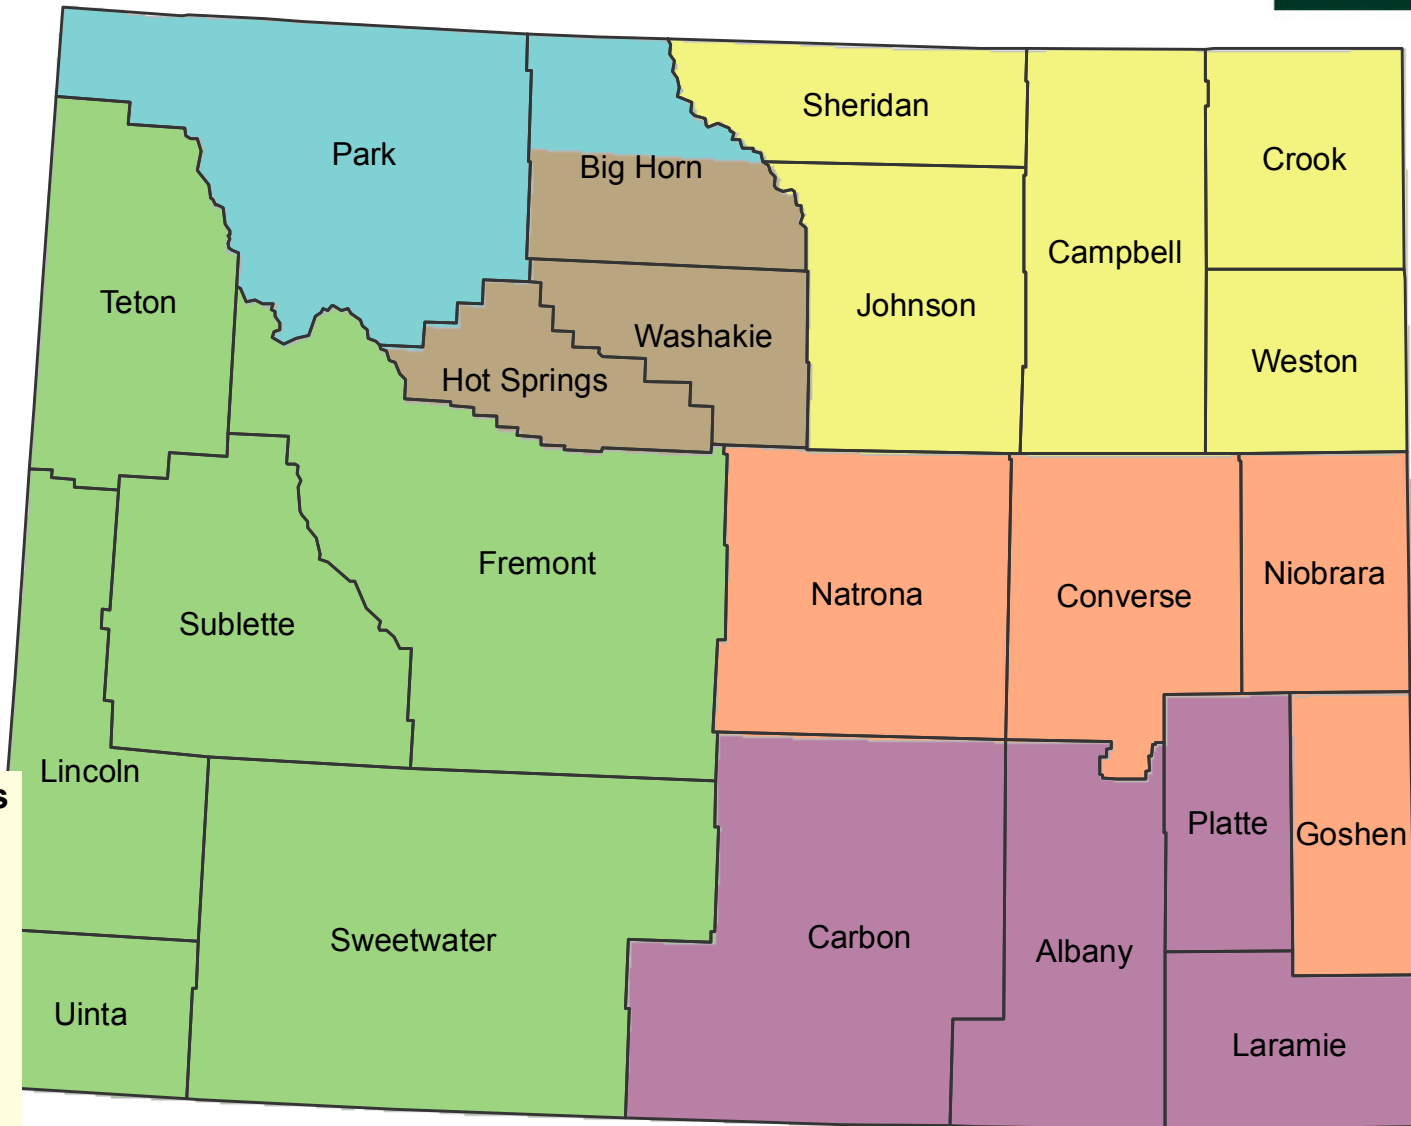

Wyoming Farm Service Agency

Farm Loan Service Areas & Contacts

Farm Loan Contacts

-  Rob Weppner
-  Brian Harrell
-  Duane Wisroth
-  Kathy Palazzolo
-  Dixie Mount
-  Bill Morrison
-  County Boundaries

Date : 03/26/2015