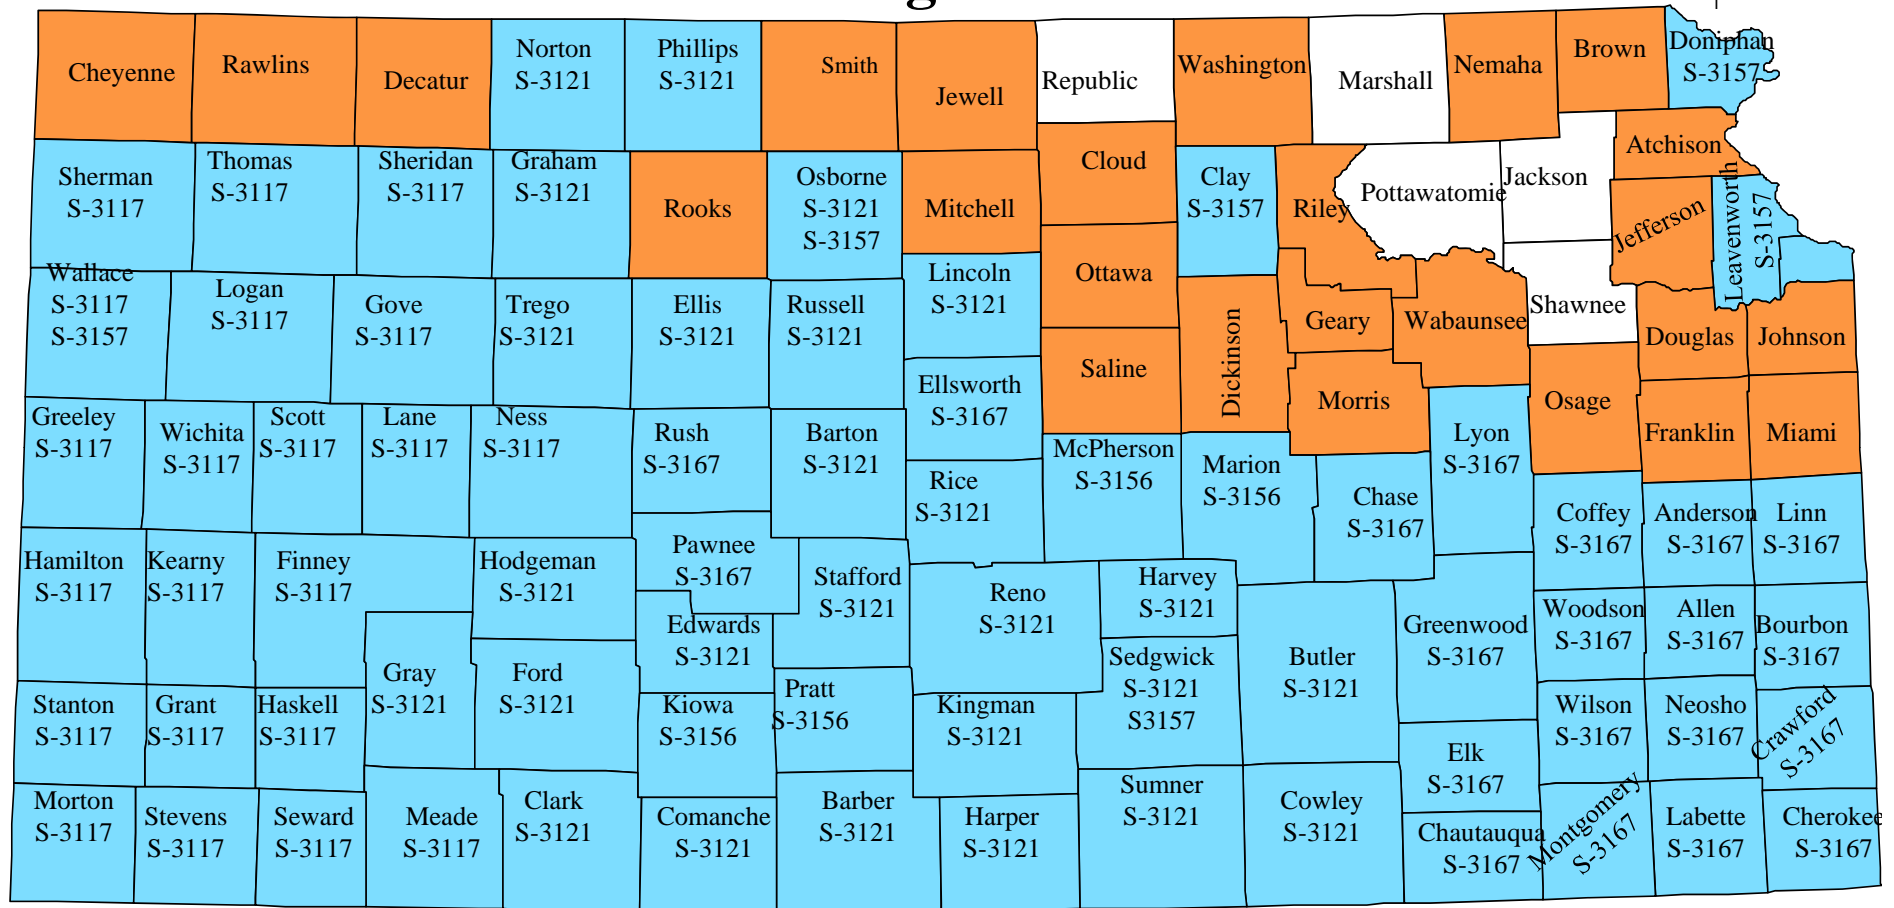

# 2011 All Kansas Secretarial Designations

Secretarial **Primary** Counties

Secretarial **Contiguous** Counties