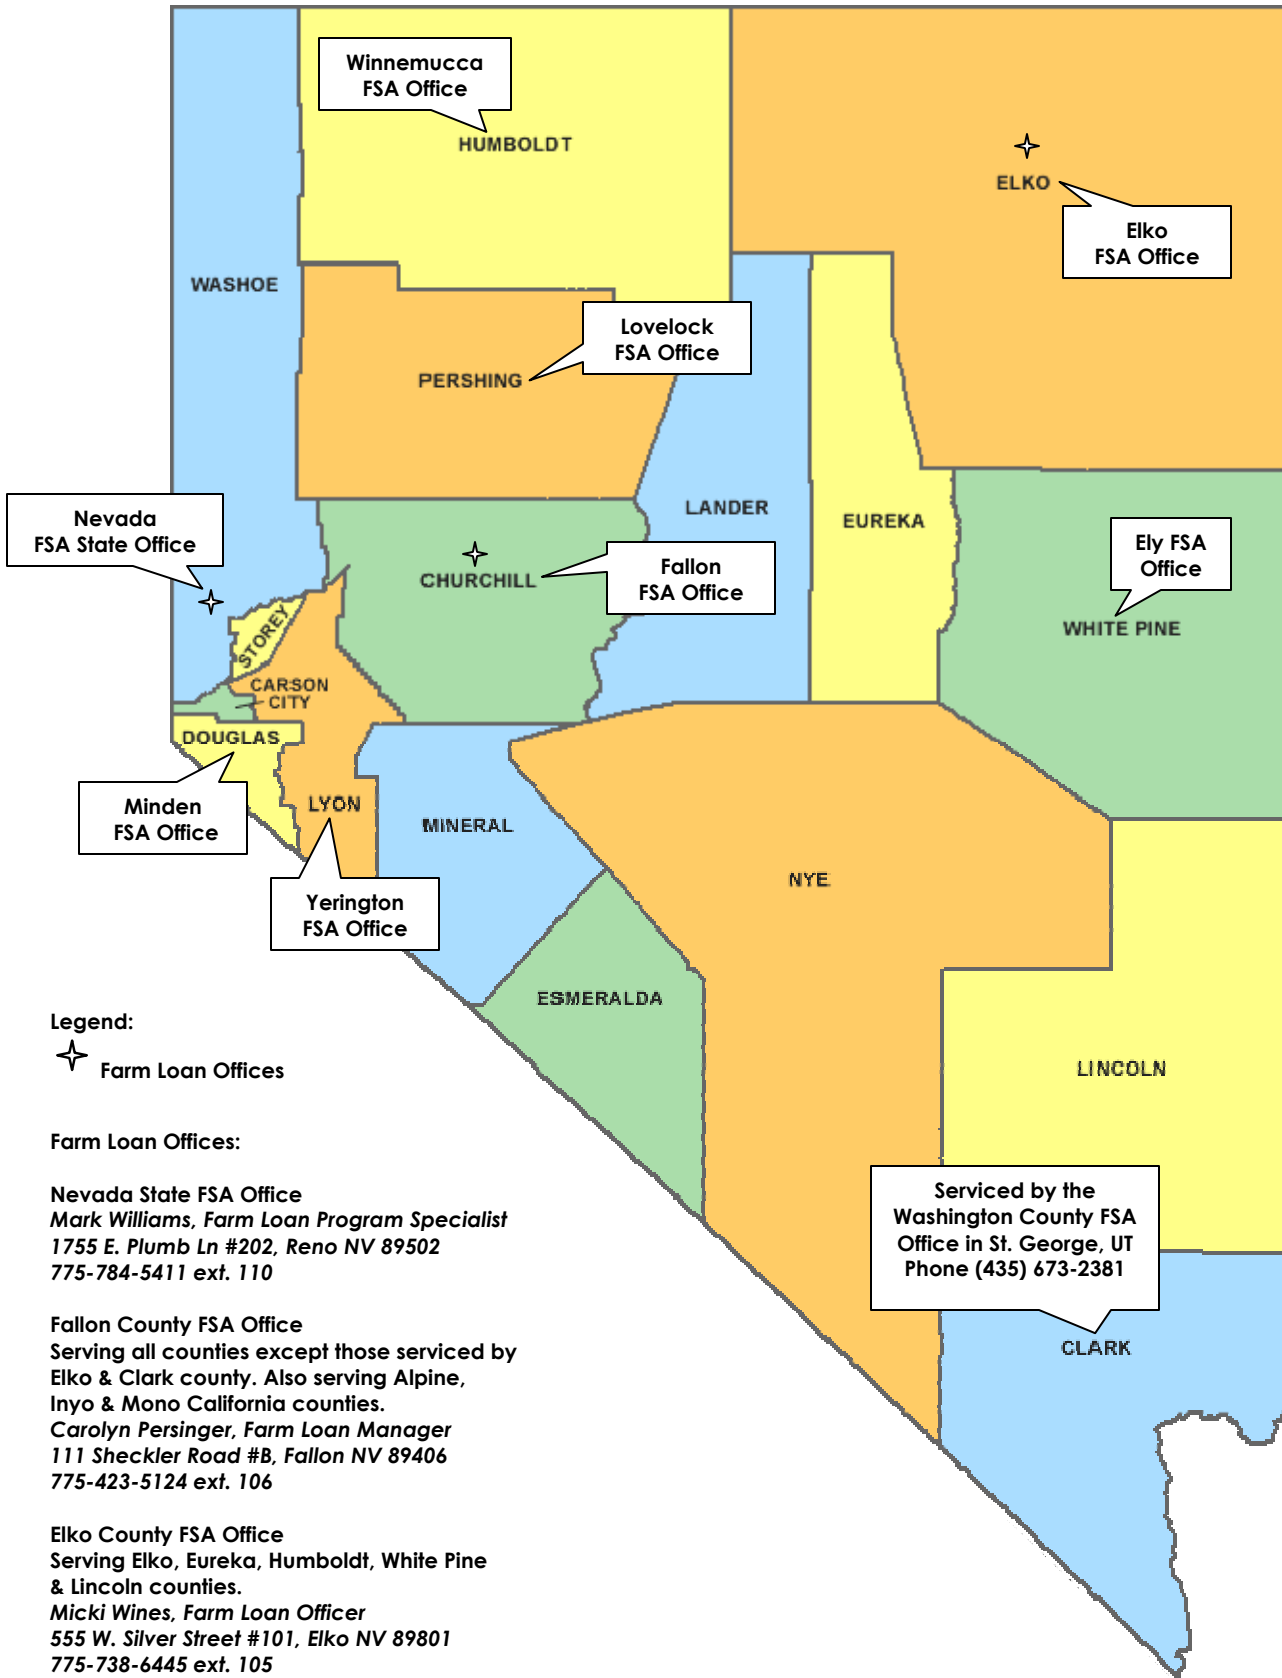

NEVADA FARM SERVICE AGENCY SERVICE OFFICE LOCATIONS

Legend:

✦ Farm Loan Offices

Farm Loan Offices:

Nevada State FSA Office
 Mark Williams, Farm Loan Program Specialist
 1755 E. Plumb Ln #202, Reno NV 89502
 775-784-5411 ext. 110

Fallon County FSA Office
 Serving all counties except those serviced by Elko & Clark county. Also serving Alpine, Inyo & Mono California counties.
 Carolyn Persinger, Farm Loan Manager
 111 Sheckler Road #B, Fallon NV 89406
 775-423-5124 ext. 106

Elko County FSA Office
 Serving Elko, Eureka, Humboldt, White Pine & Lincoln counties.
 Micki Wines, Farm Loan Officer
 555 W. Silver Street #101, Elko NV 89801
 775-738-6445 ext. 105