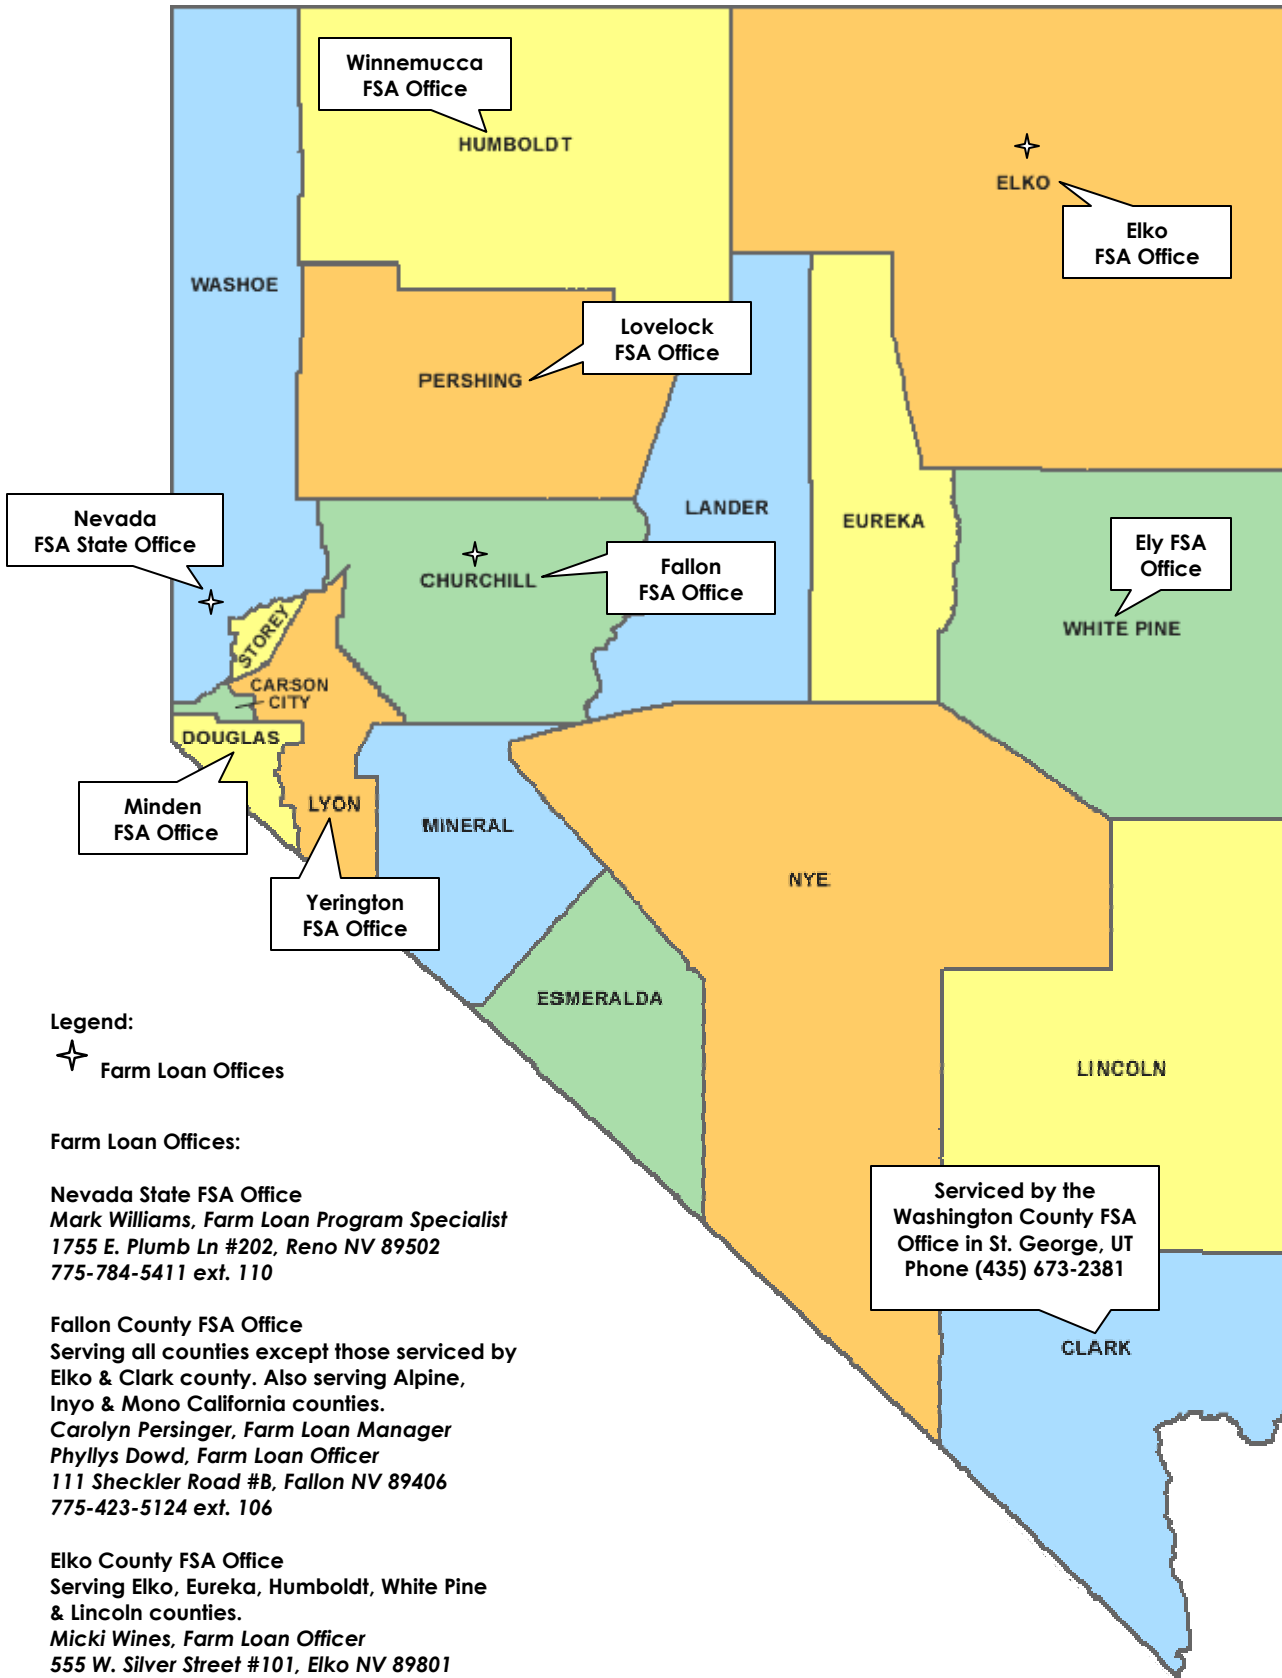

NEVADA FARM SERVICE AGENCY SERVICE OFFICE LOCATIONS

Farm Loan Offices:

Nevada State FSA Office
 Mark Williams, Farm Loan Program Specialist
 1755 E. Plumb Ln #202, Reno NV 89502
 775-784-5411 ext. 110

Fallon County FSA Office
 Serving all counties except those serviced by Elko & Clark county. Also serving Alpine, Inyo & Mono California counties.
 Carolyn Persinger, Farm Loan Manager
 Phyllis Dowd, Farm Loan Officer
 111 Sheckler Road #B, Fallon NV 89406
 775-423-5124 ext. 106

Elko County FSA Office
 Serving Elko, Eureka, Humboldt, White Pine & Lincoln counties.
 Micki Wines, Farm Loan Officer
 555 W. Silver Street #101, Elko NV 89801
 775-738-6445 ext. 105