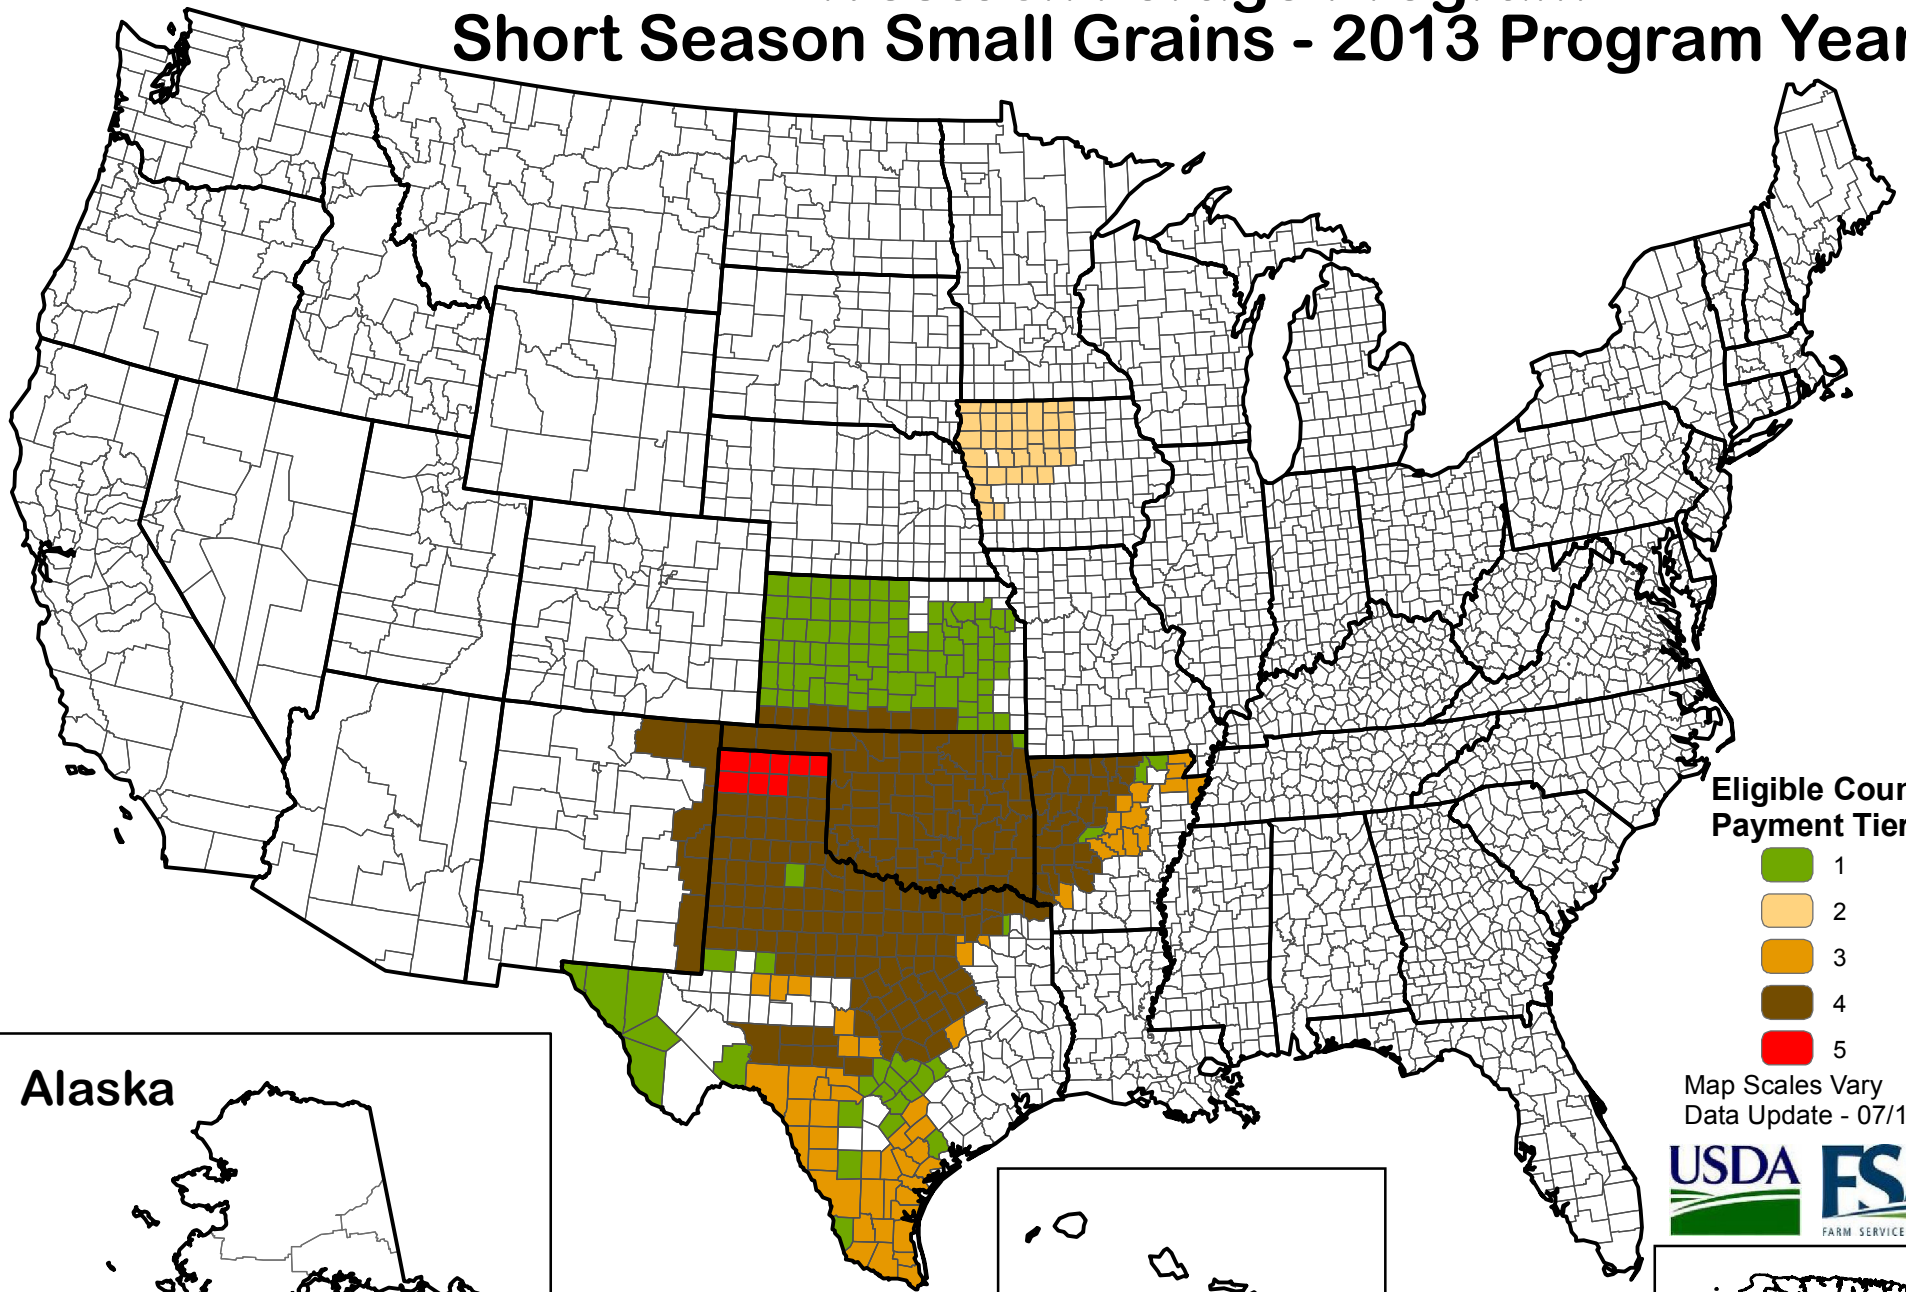

Livestock Forage Program Short Season Small Grains - 2013 Program Year

Eligible County Payment Tiers

-  1
-  2
-  3
-  4
-  5

Map Scales Vary
Data Update - 07/17/14

Alaska

Hawaii

Puerto Rico