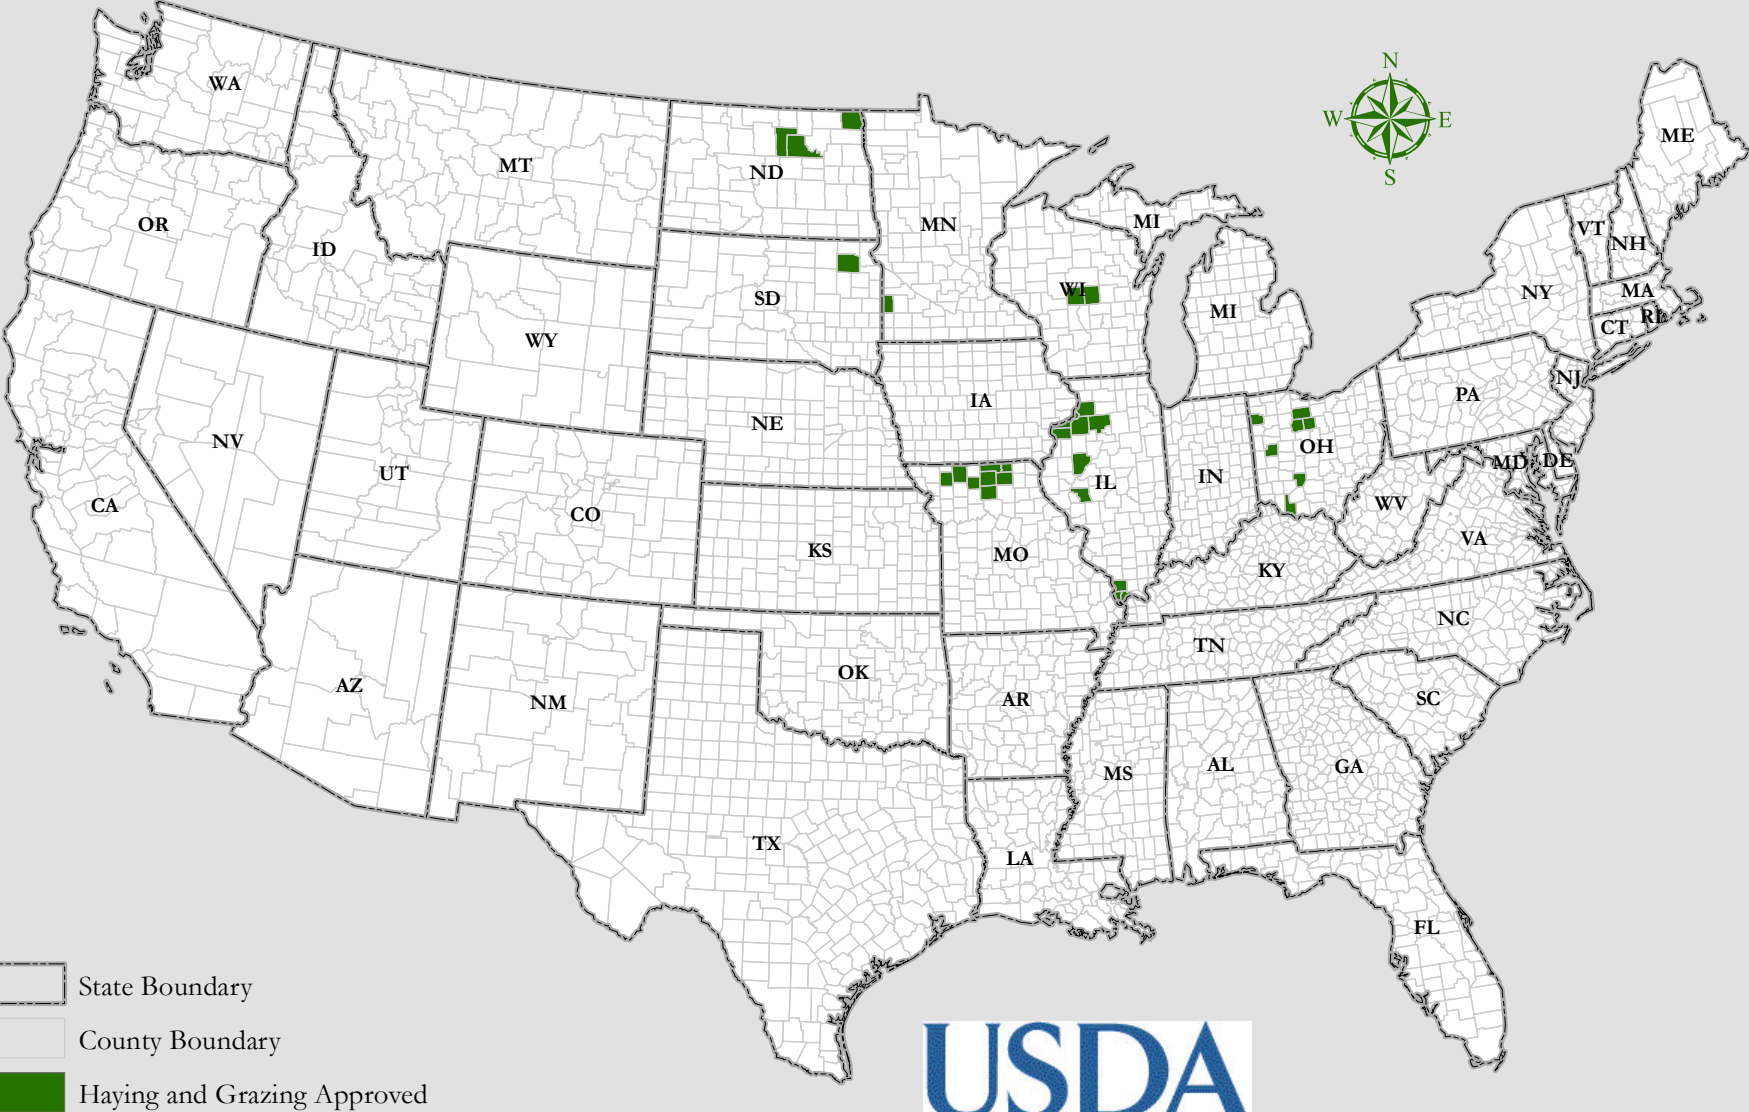

Counties Approved for CRP Emergency Haying and/or Grazing September 26, 2019

USA Contiguous Lambert Conformal Conic Projected Coordinate System

Map created by DAFP/CD/PAB September 26, 2019