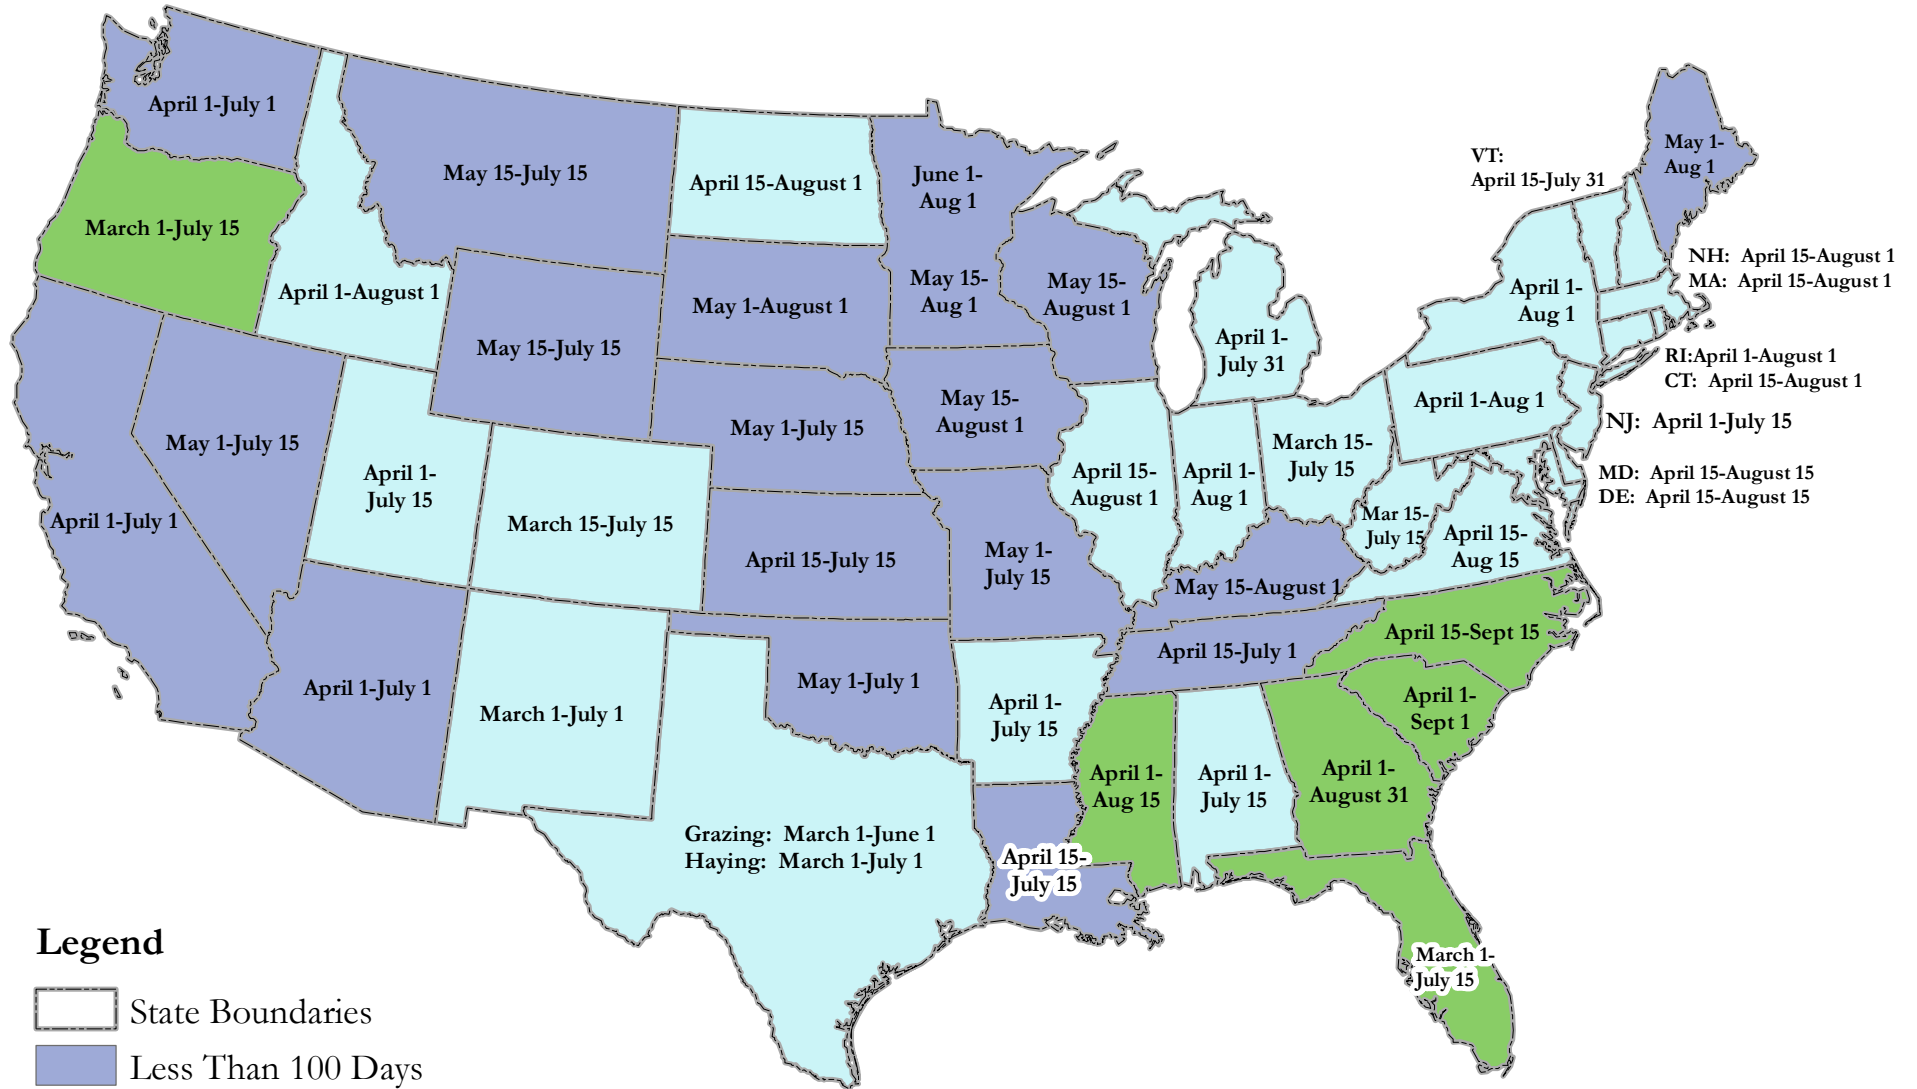

Primary Nesting Season Dates and Duration

Legend

-  State Boundaries
-  Less Than 100 Days
-  100 to 125 Days
-  126 to 153 Days

Alaska: May 15 to June 25

Hawaii: No haying and no grazing