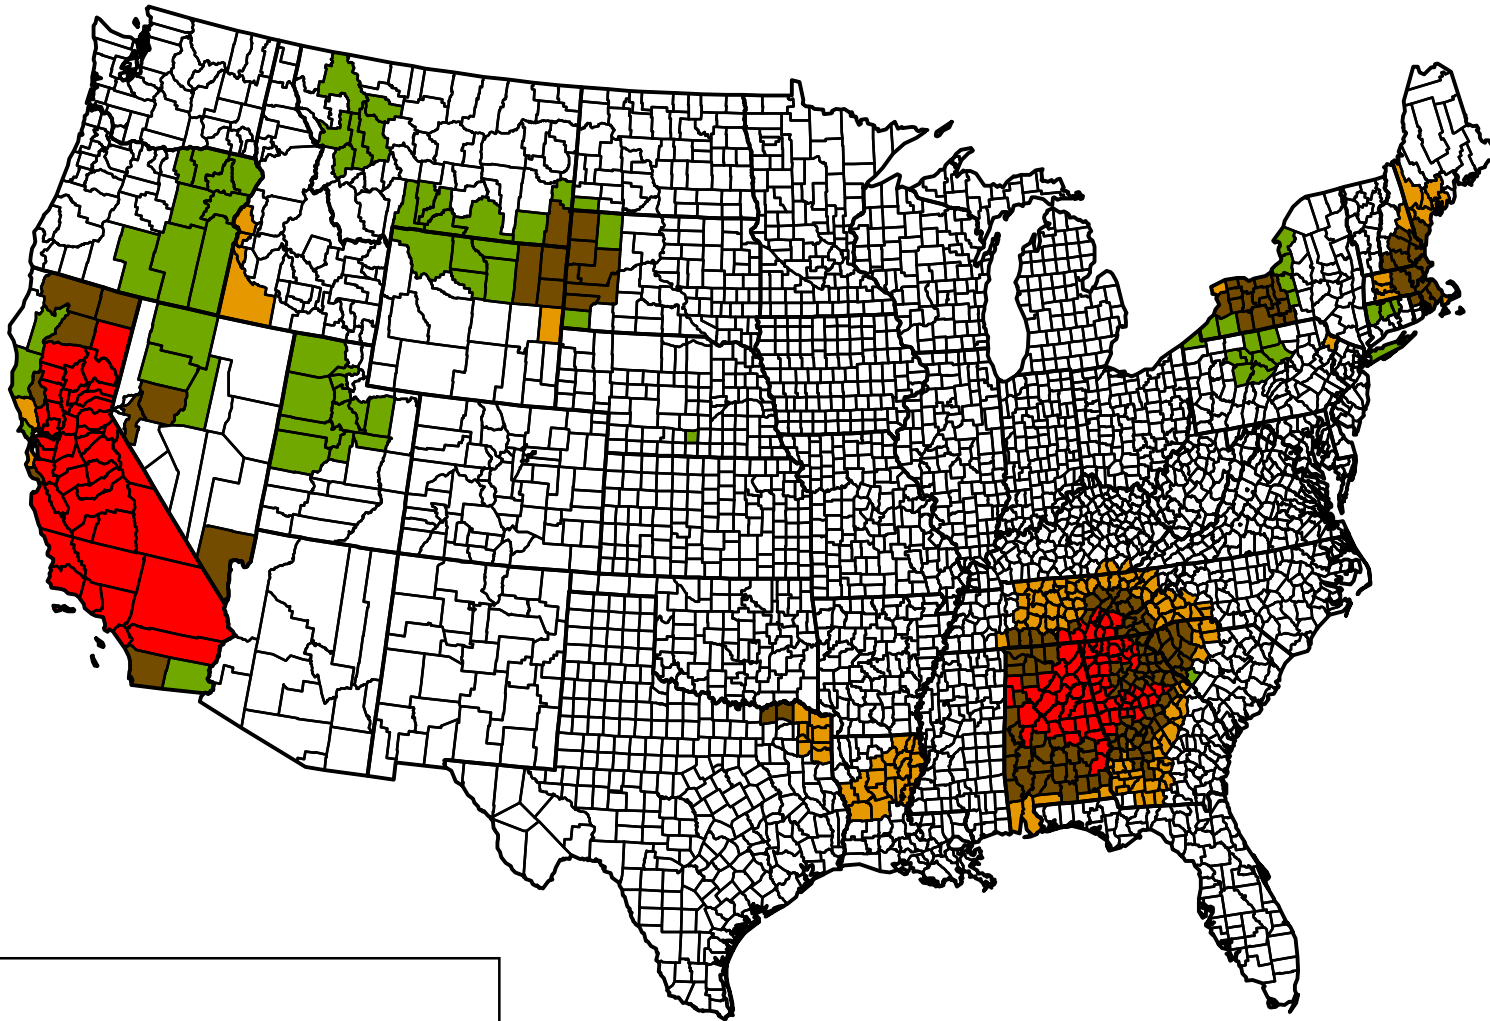

Livestock Forage Program Full Season Improved Pasture - 2016 Program Year

**Eligible County
Payment Months**

Map Scales Vary
Data Update - 12/29/16