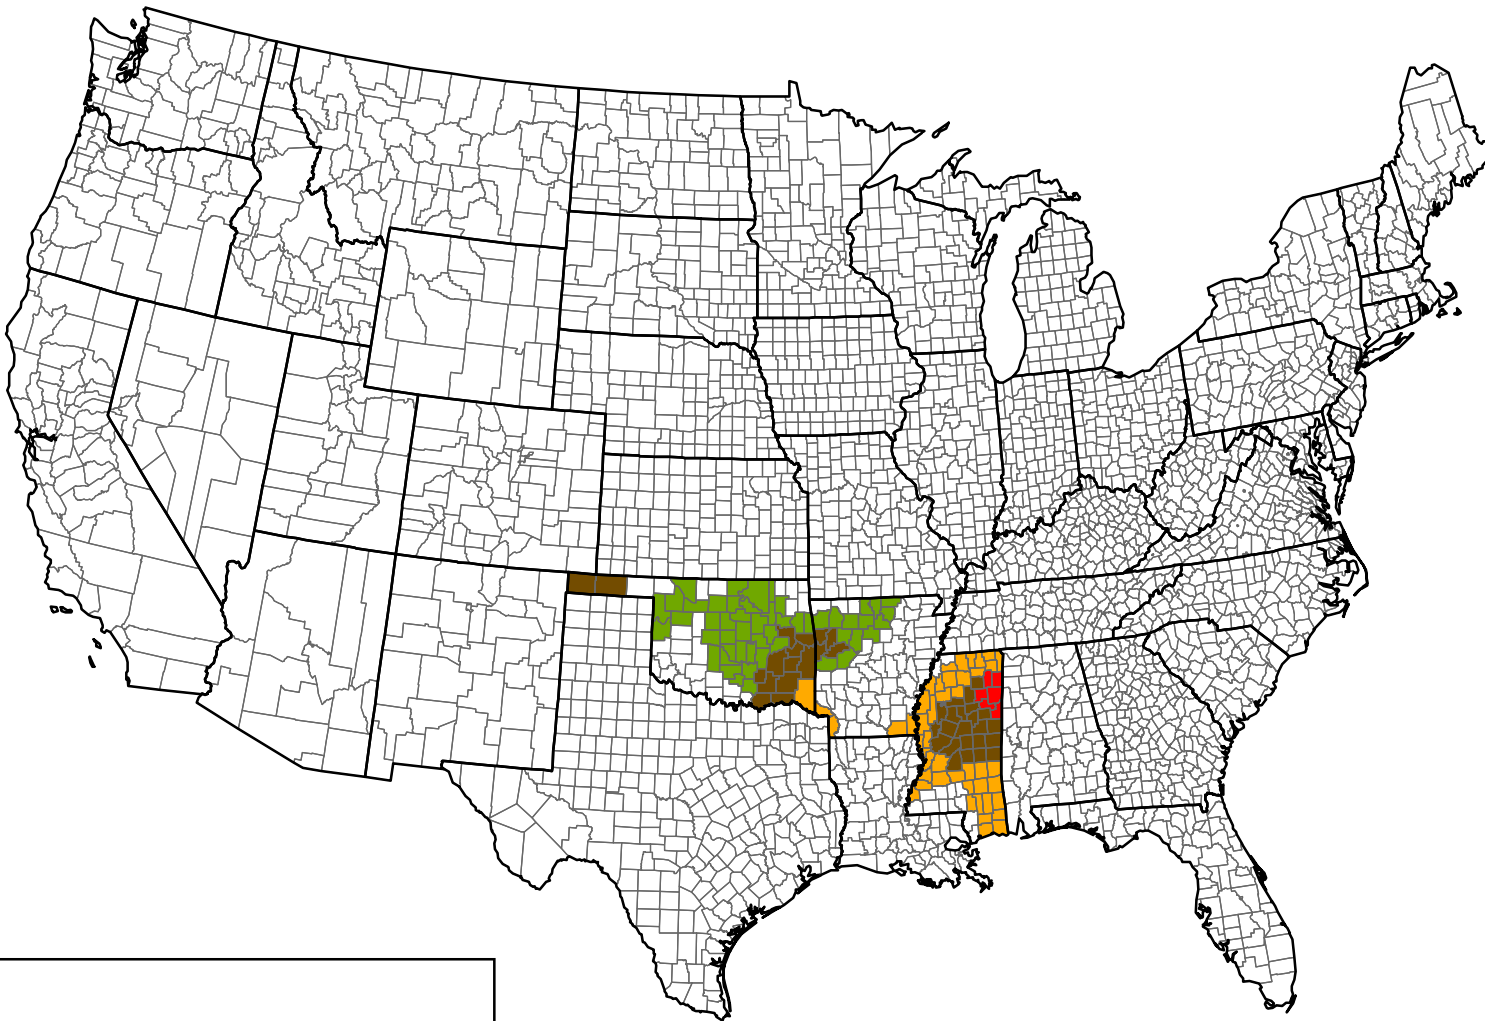

Livestock Forage Program Cool Season Improved Pasture - 2017 Program Year

Eligible County Payment Months

Map Scales Vary
Data Update - 12/21/17