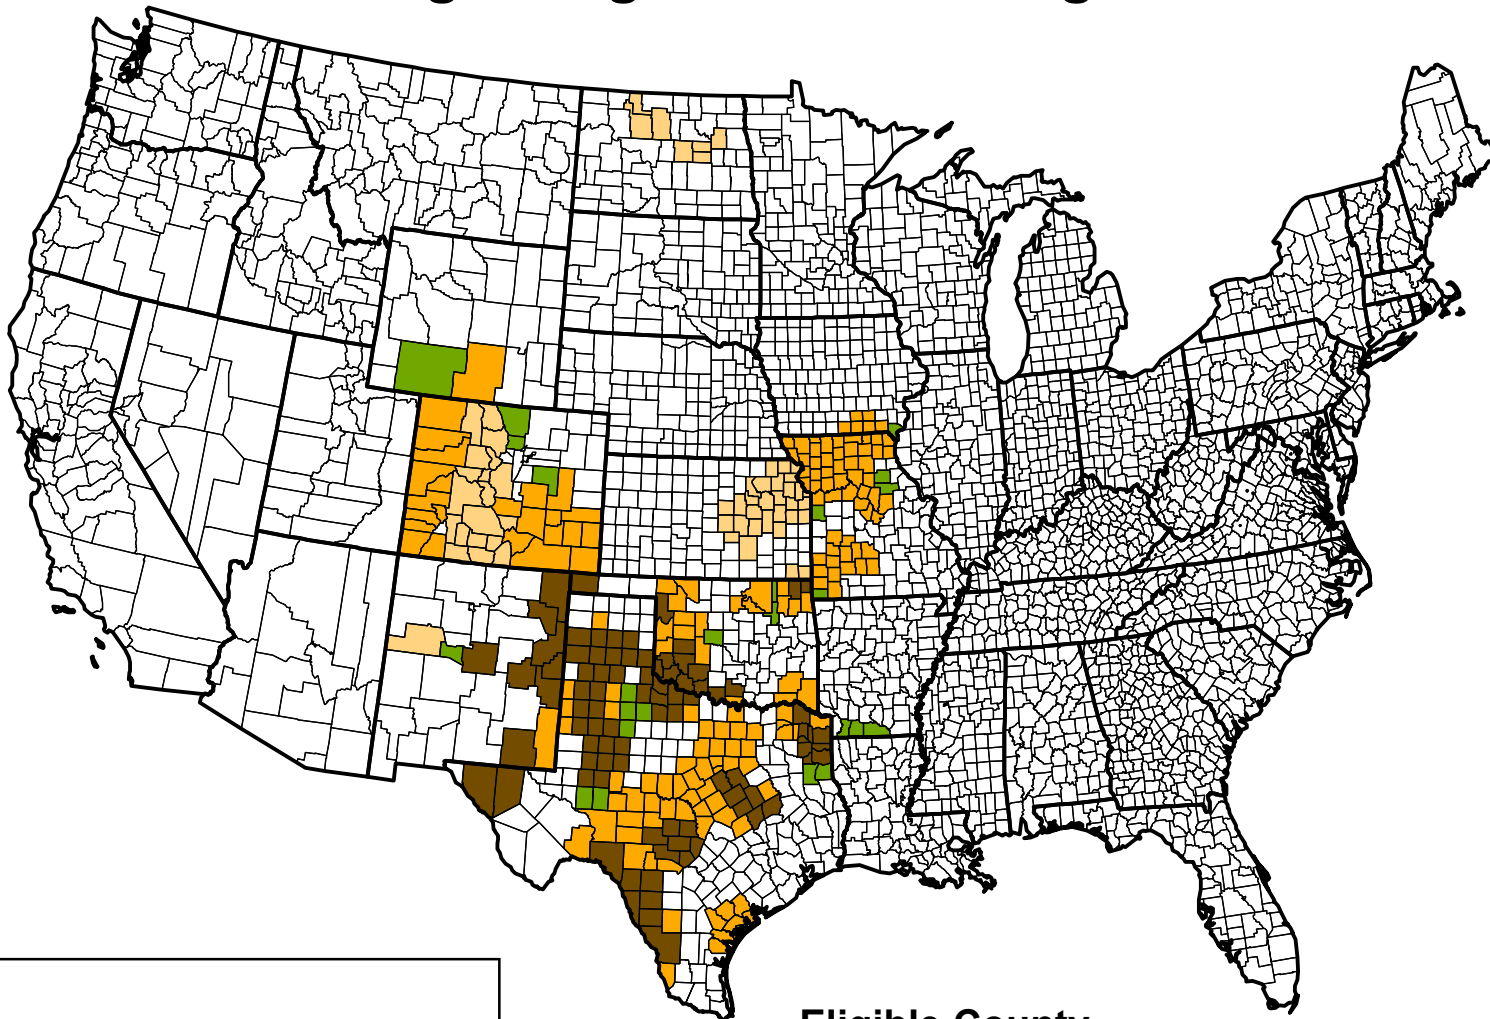

Livestock Forage Program Forage Sorghum - 2018 Program Year

Eligible County Payment Months

Map Scales Vary
Data Update - 12-31-18