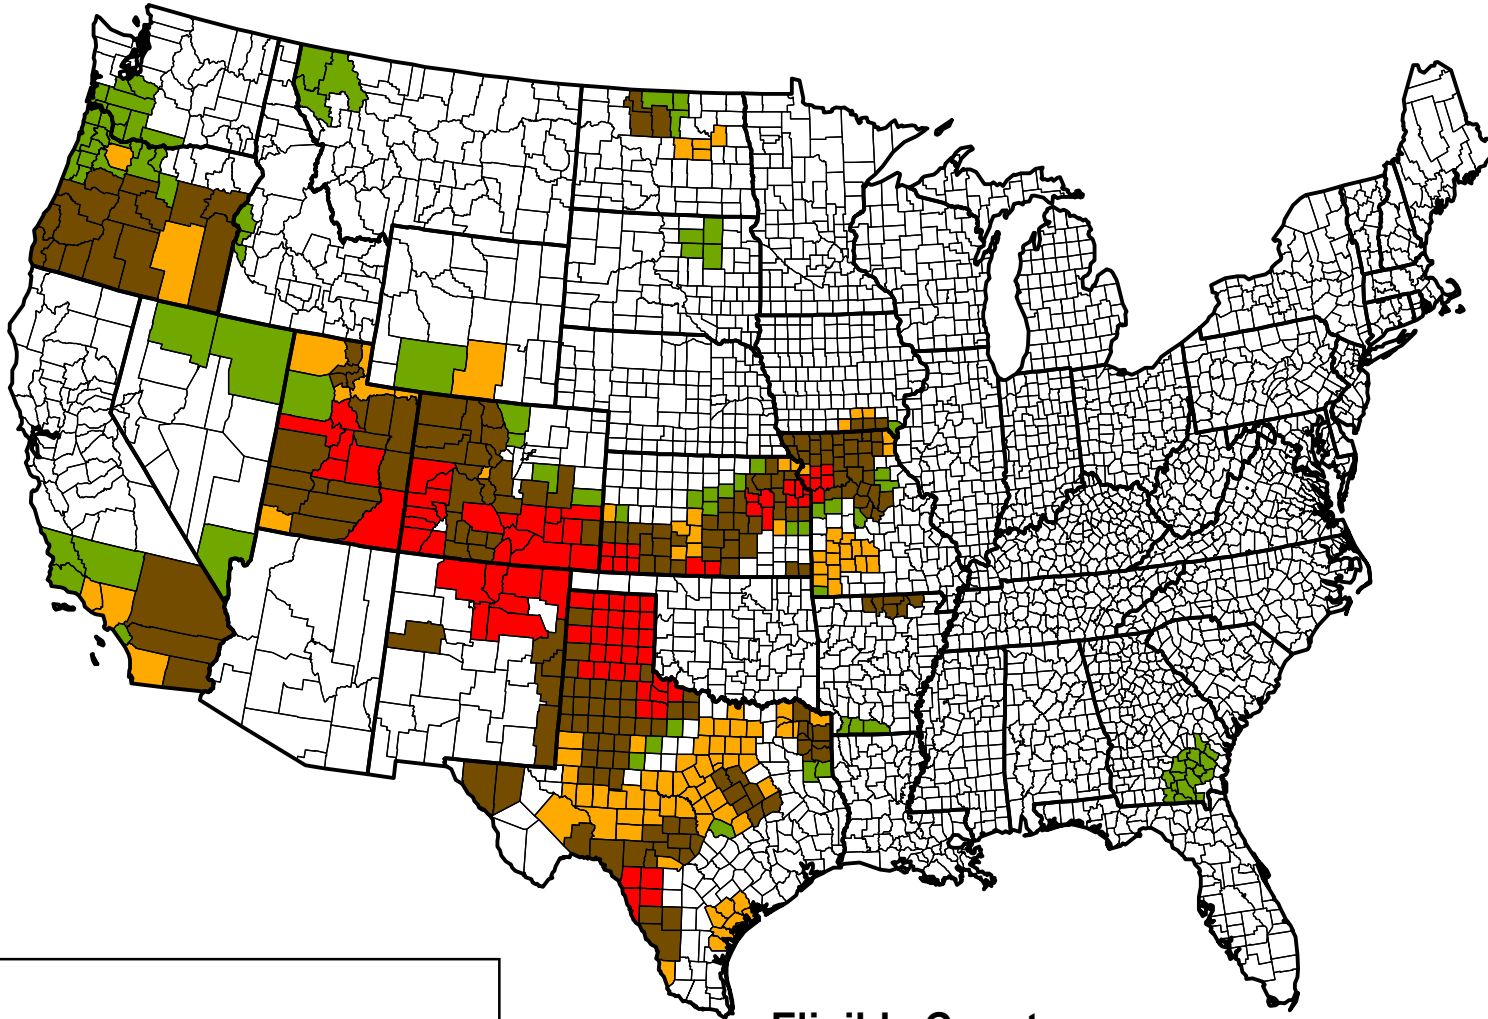

Livestock Forage Program Full Season Improved Pasture - 2018 Program Year

Eligible County Payment Months

Map Scales Vary
Data Update - 12-31-18