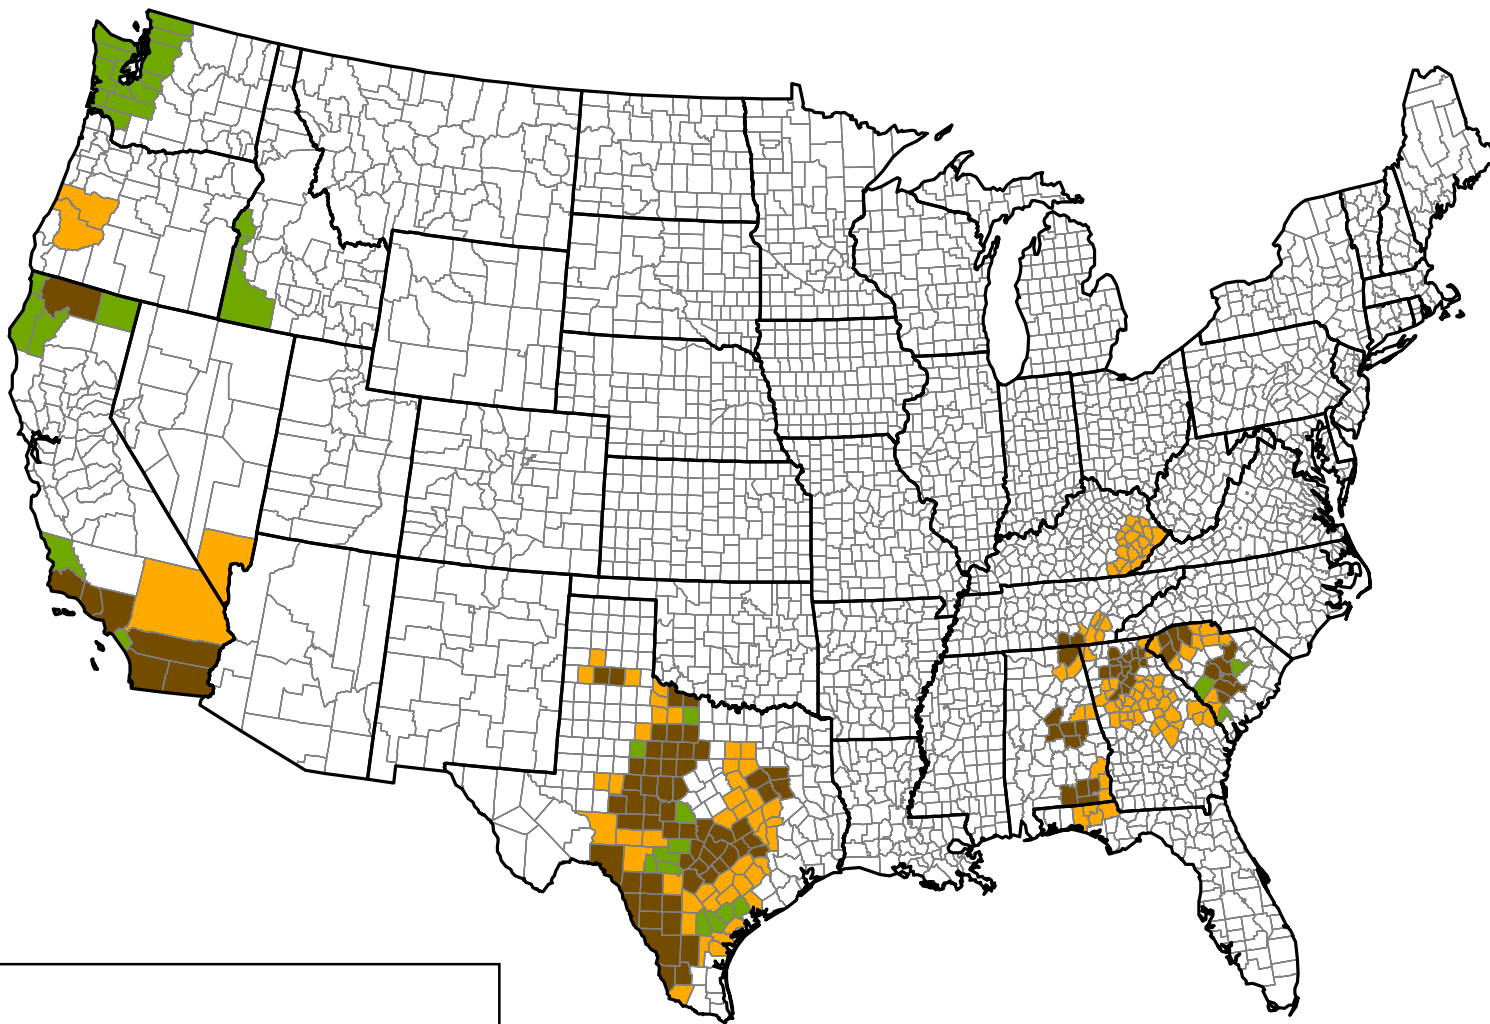

Livestock Forage Program Full Season Improved Pasture - 2019 Program Year

**Eligible County
Payment Months**

Map Scales Vary
Data Update - 01-09-20