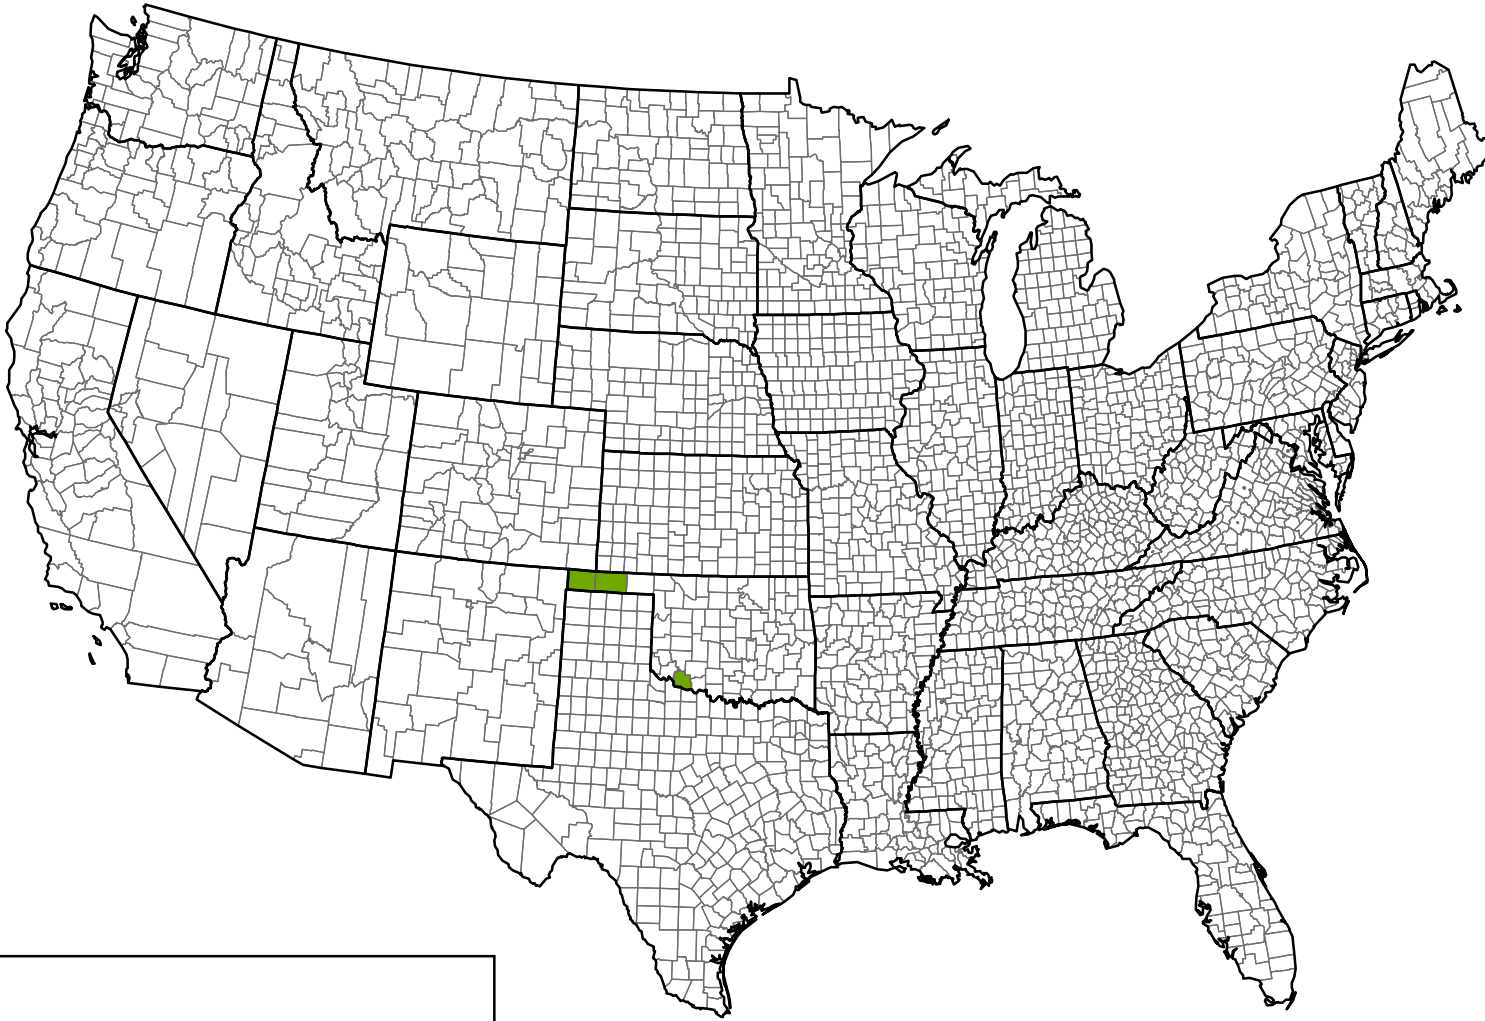

# Livestock Forage Program Cool Season Improved Pasture - 2020 Program Year

Eligible County  
Payment Months

Map Scales Vary  
Data Update - 12-31-20