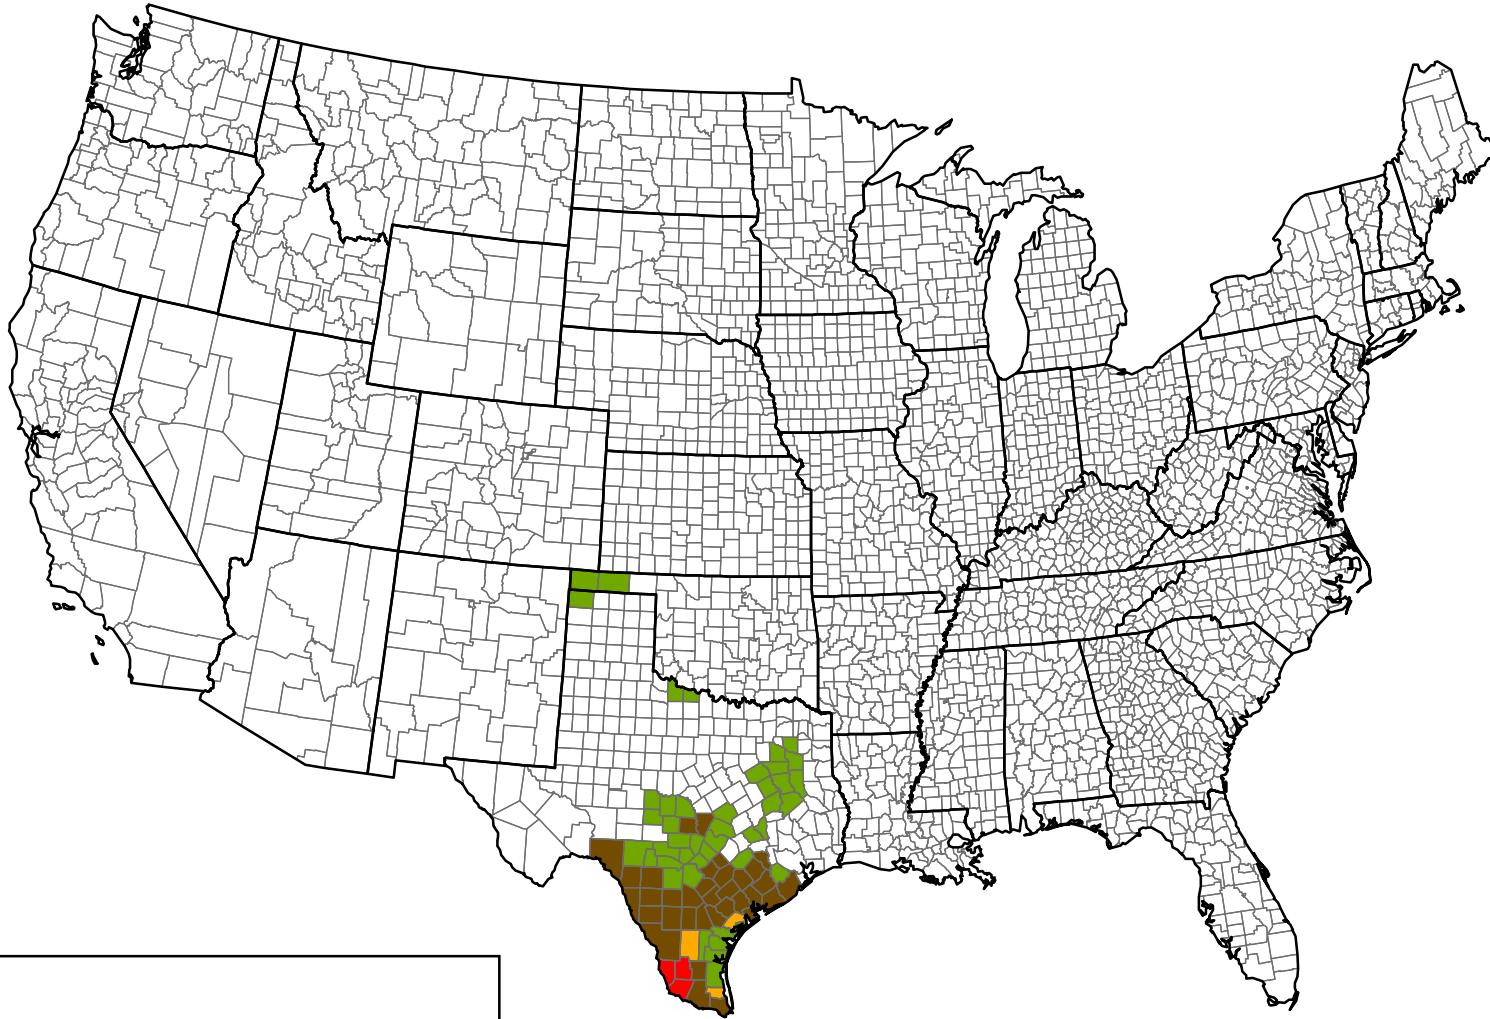

Livestock Forage Program Short Season Spring Small Grains - 2020 Program Year

Eligible County Payment Months

Map Scales Vary
Data Update - 12-31-20