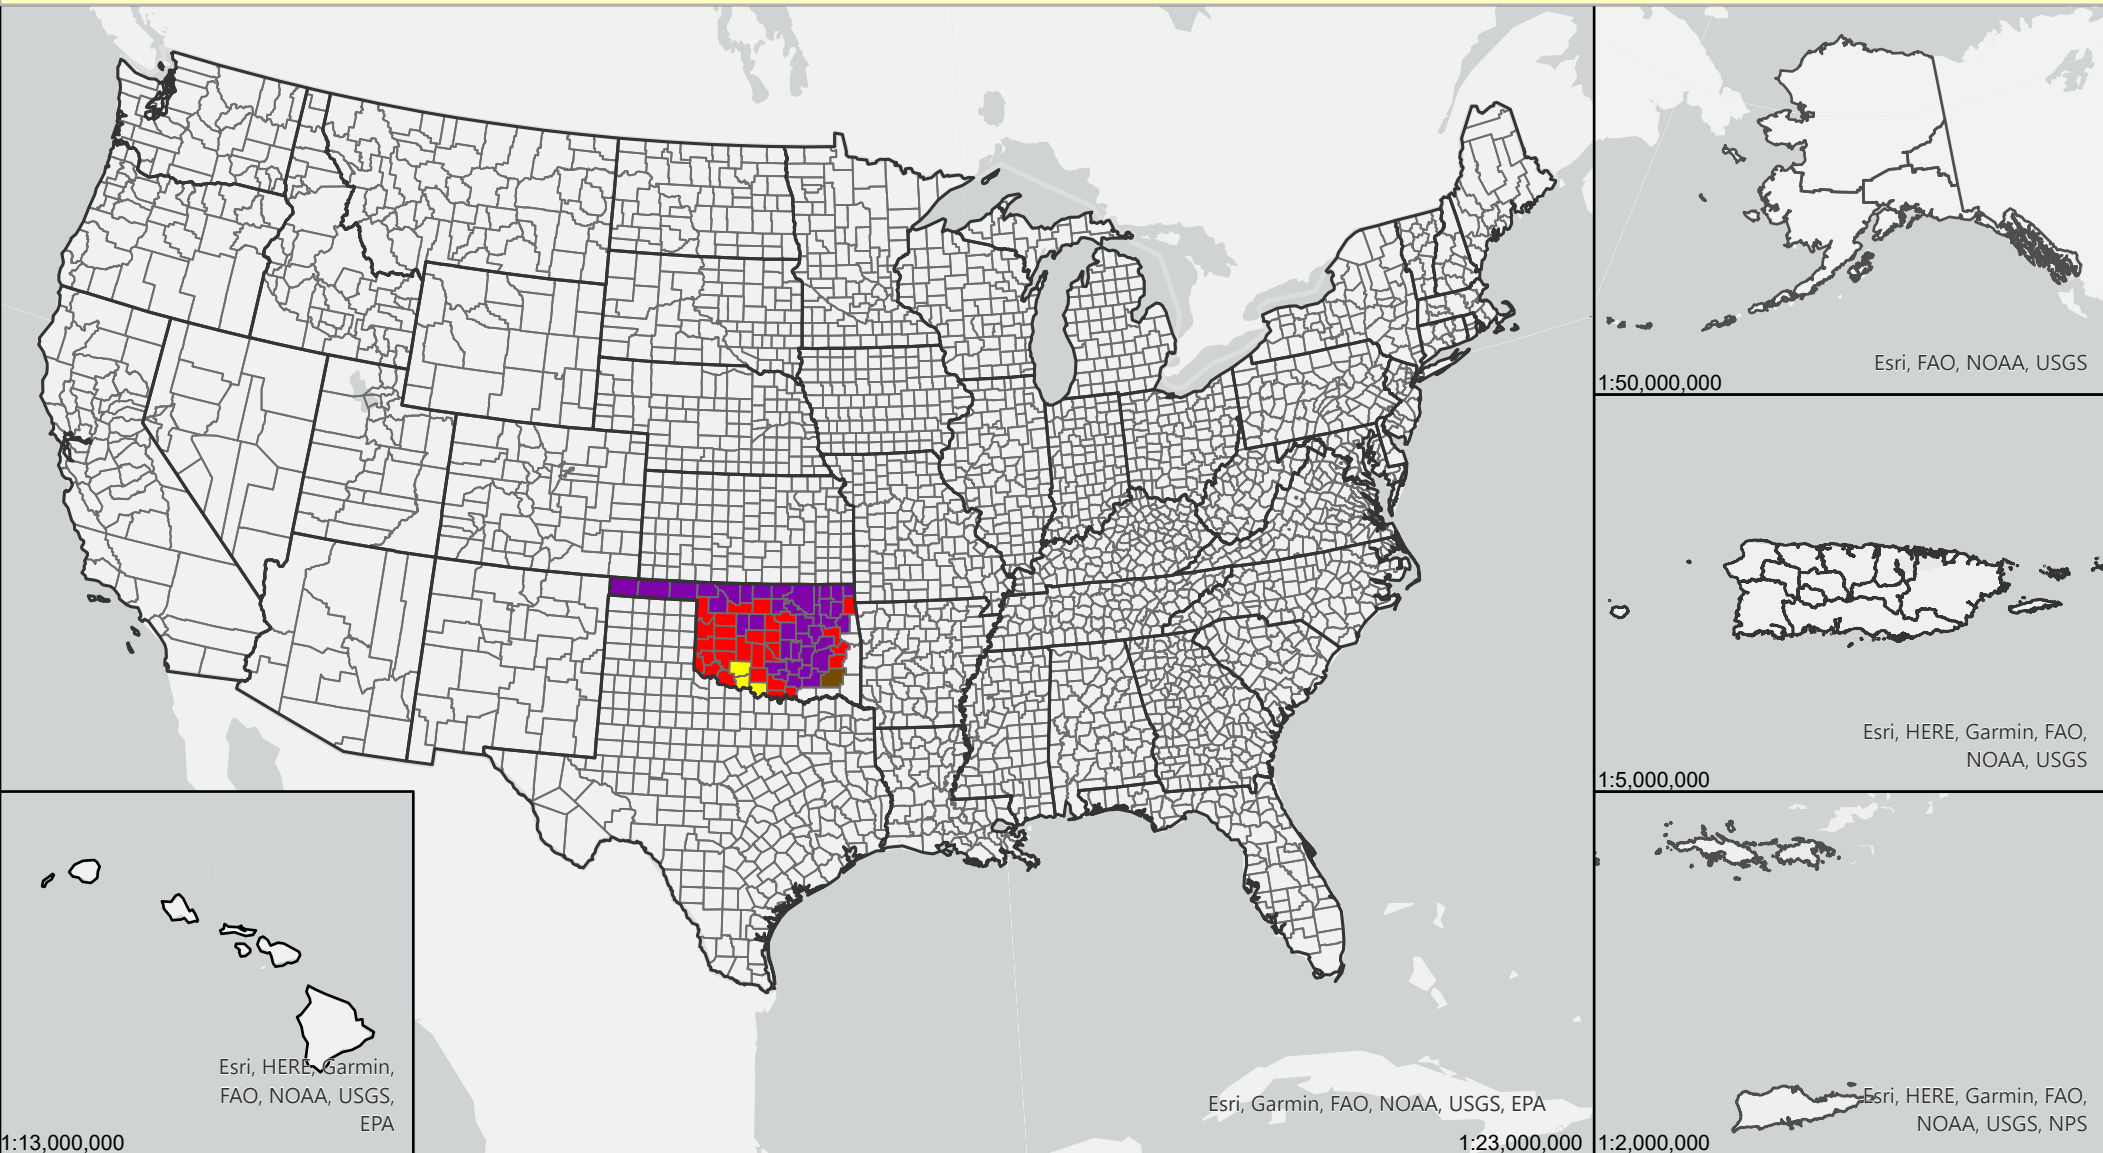

Livestock Forage Program Cool Season Improved - 2023 Program Year

Eligible County Payment Months