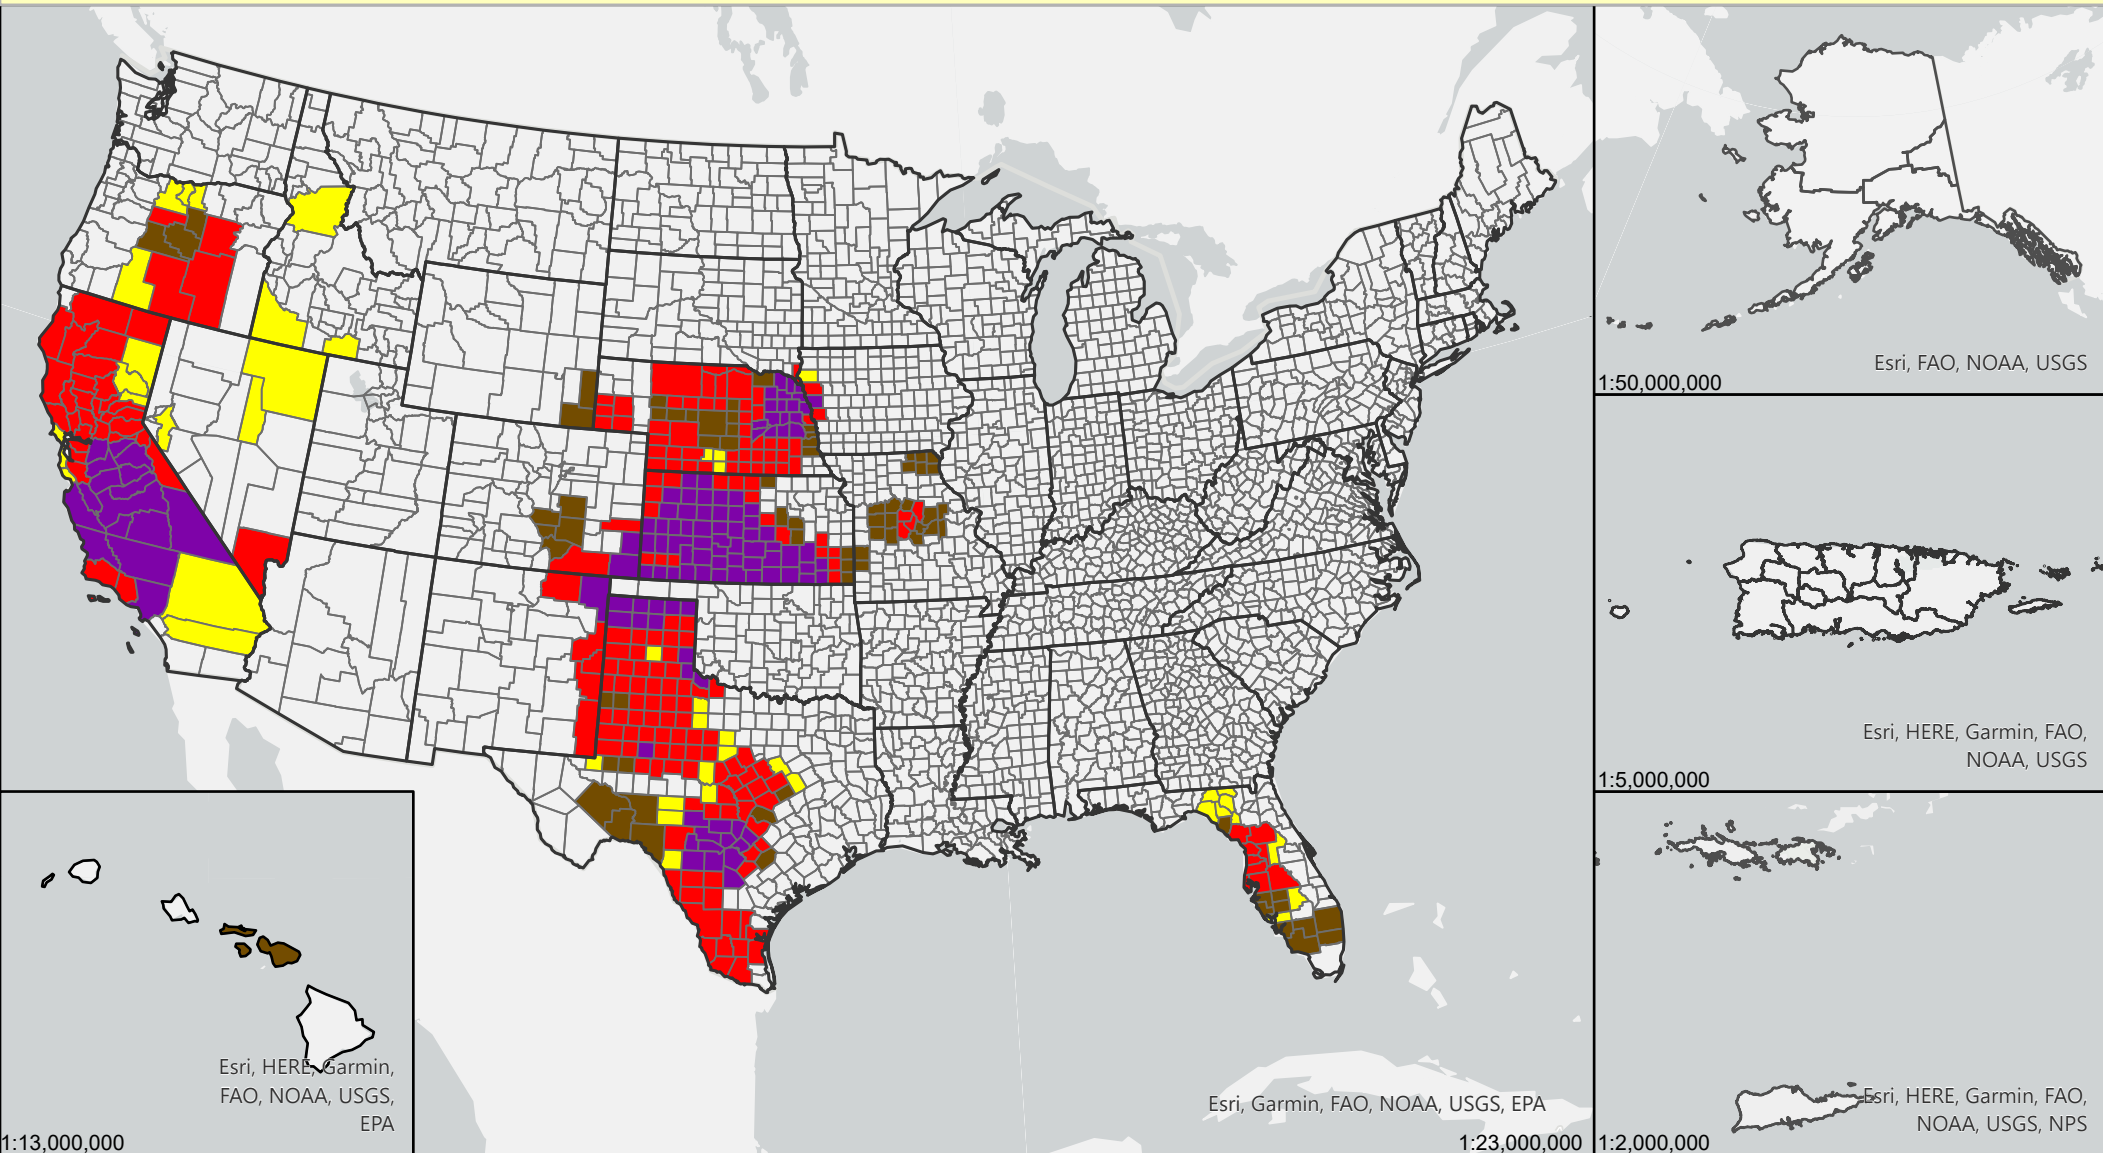

Livestock Forage Program Full Season Improved - 2023 Program Year

Eligible County Payment Months

- 1
- 2
- 3
- 4
- 5
- No Data