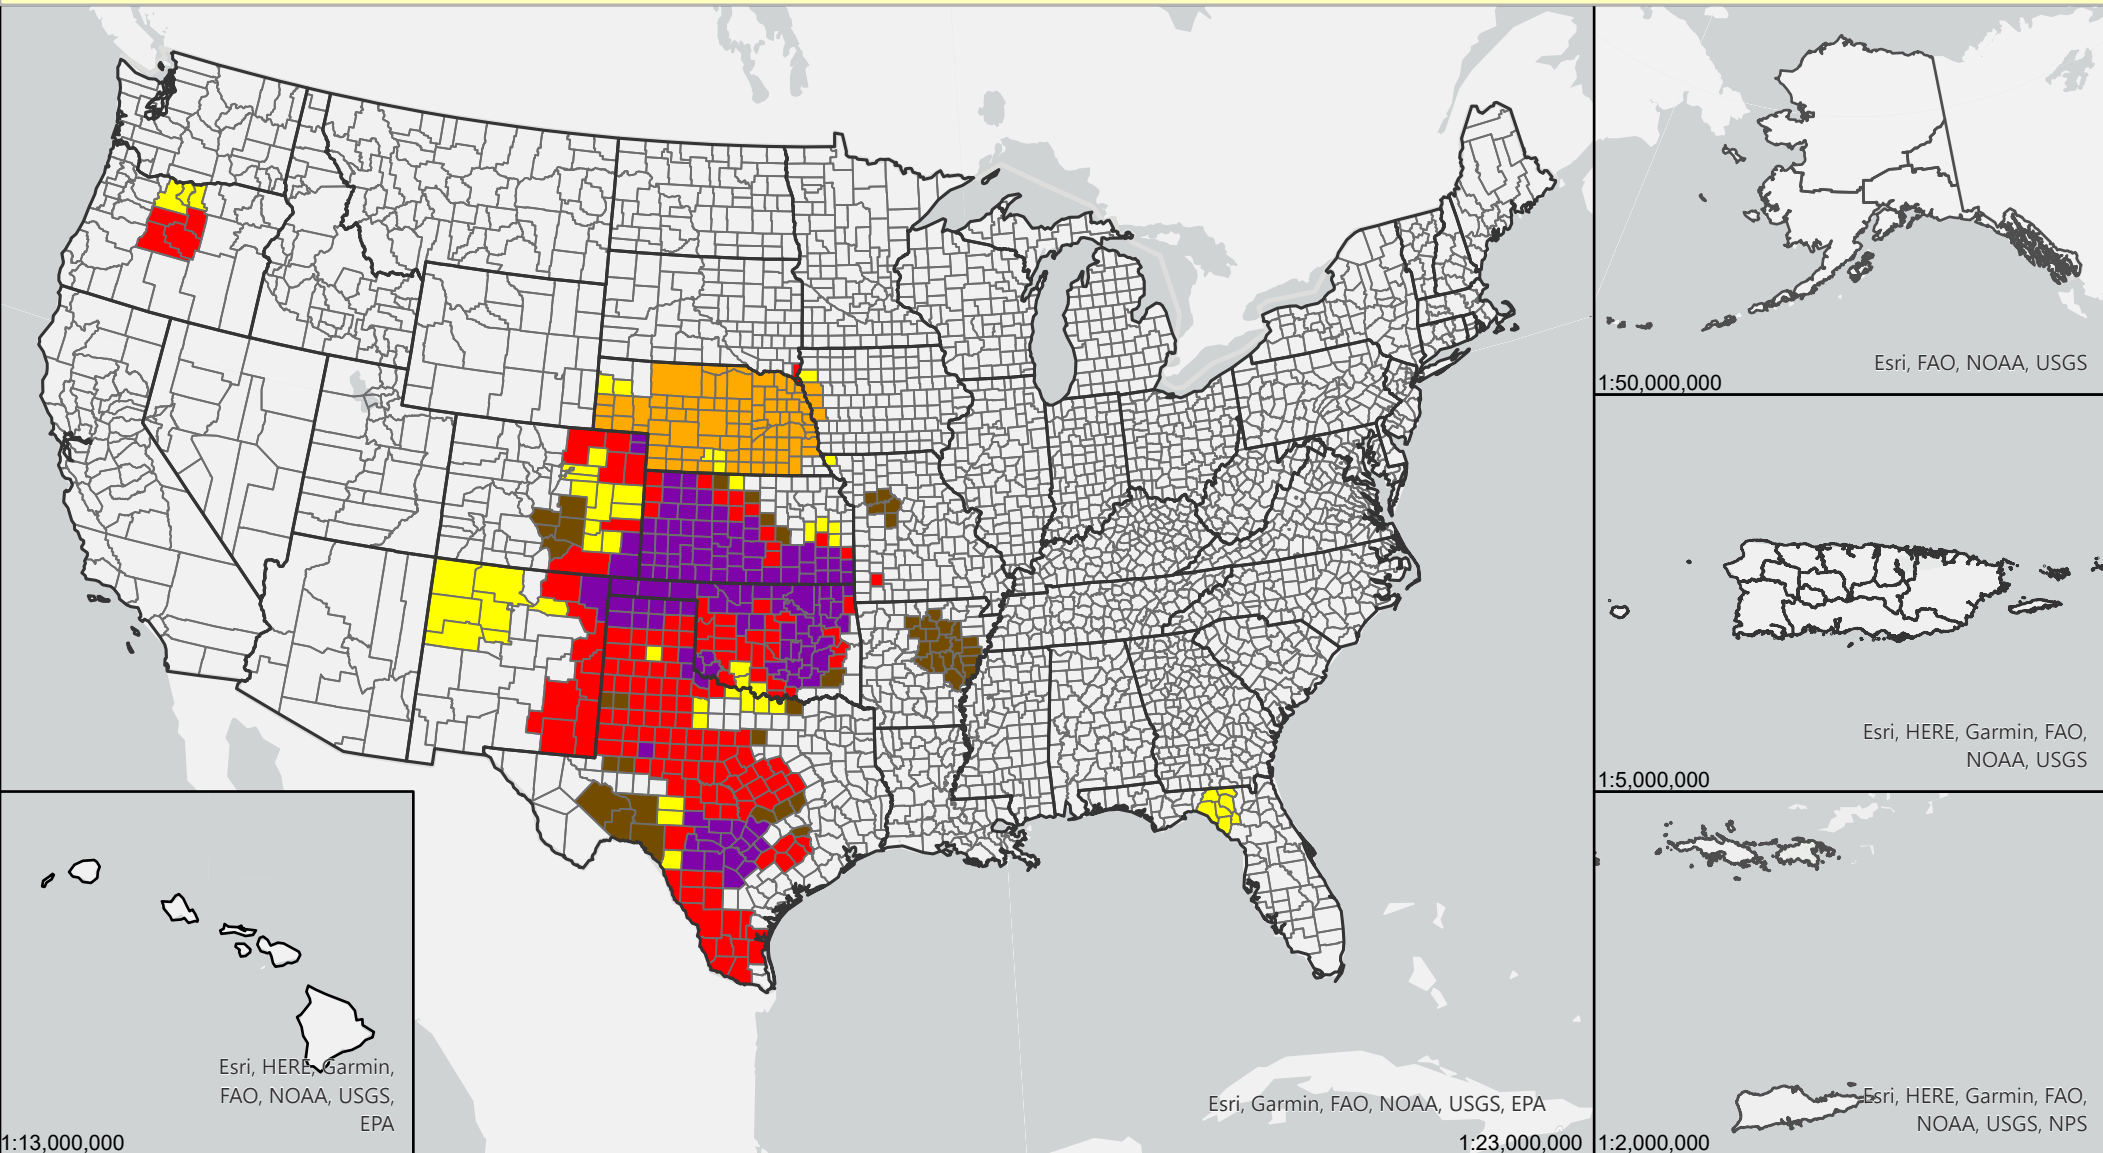

Livestock Forage Program Long Season Small Grains - 2023 Program Year

Eligible County Payment Months

- 1
- 2
- 3
- 4
- 5
- No Data