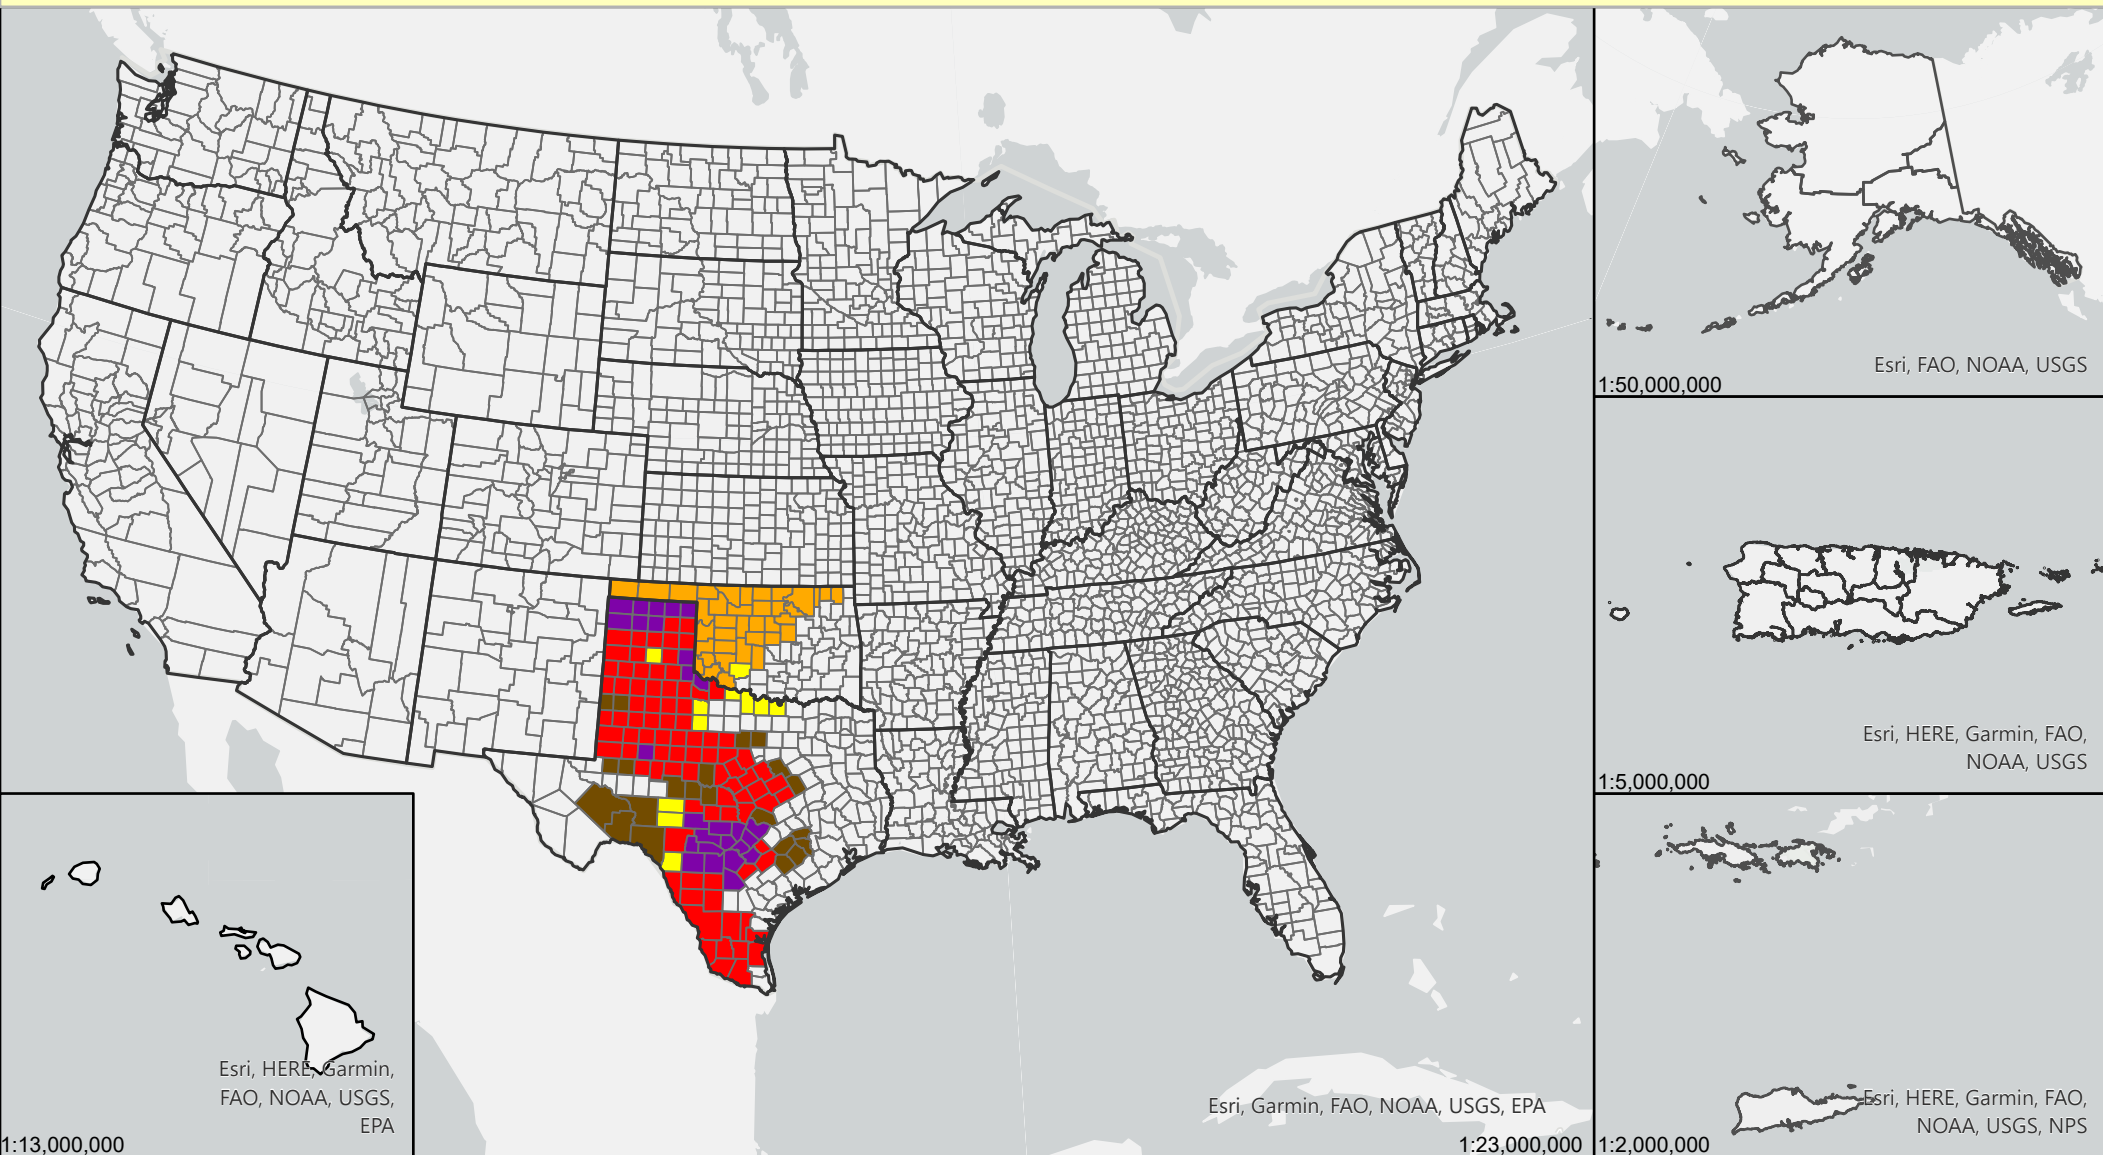

Livestock Forage Program Short Season Spring Small Grains - 2023 Program Year

Eligible County Payment Months

- 1
- 2
- 3
- 4
- 5
- No Data