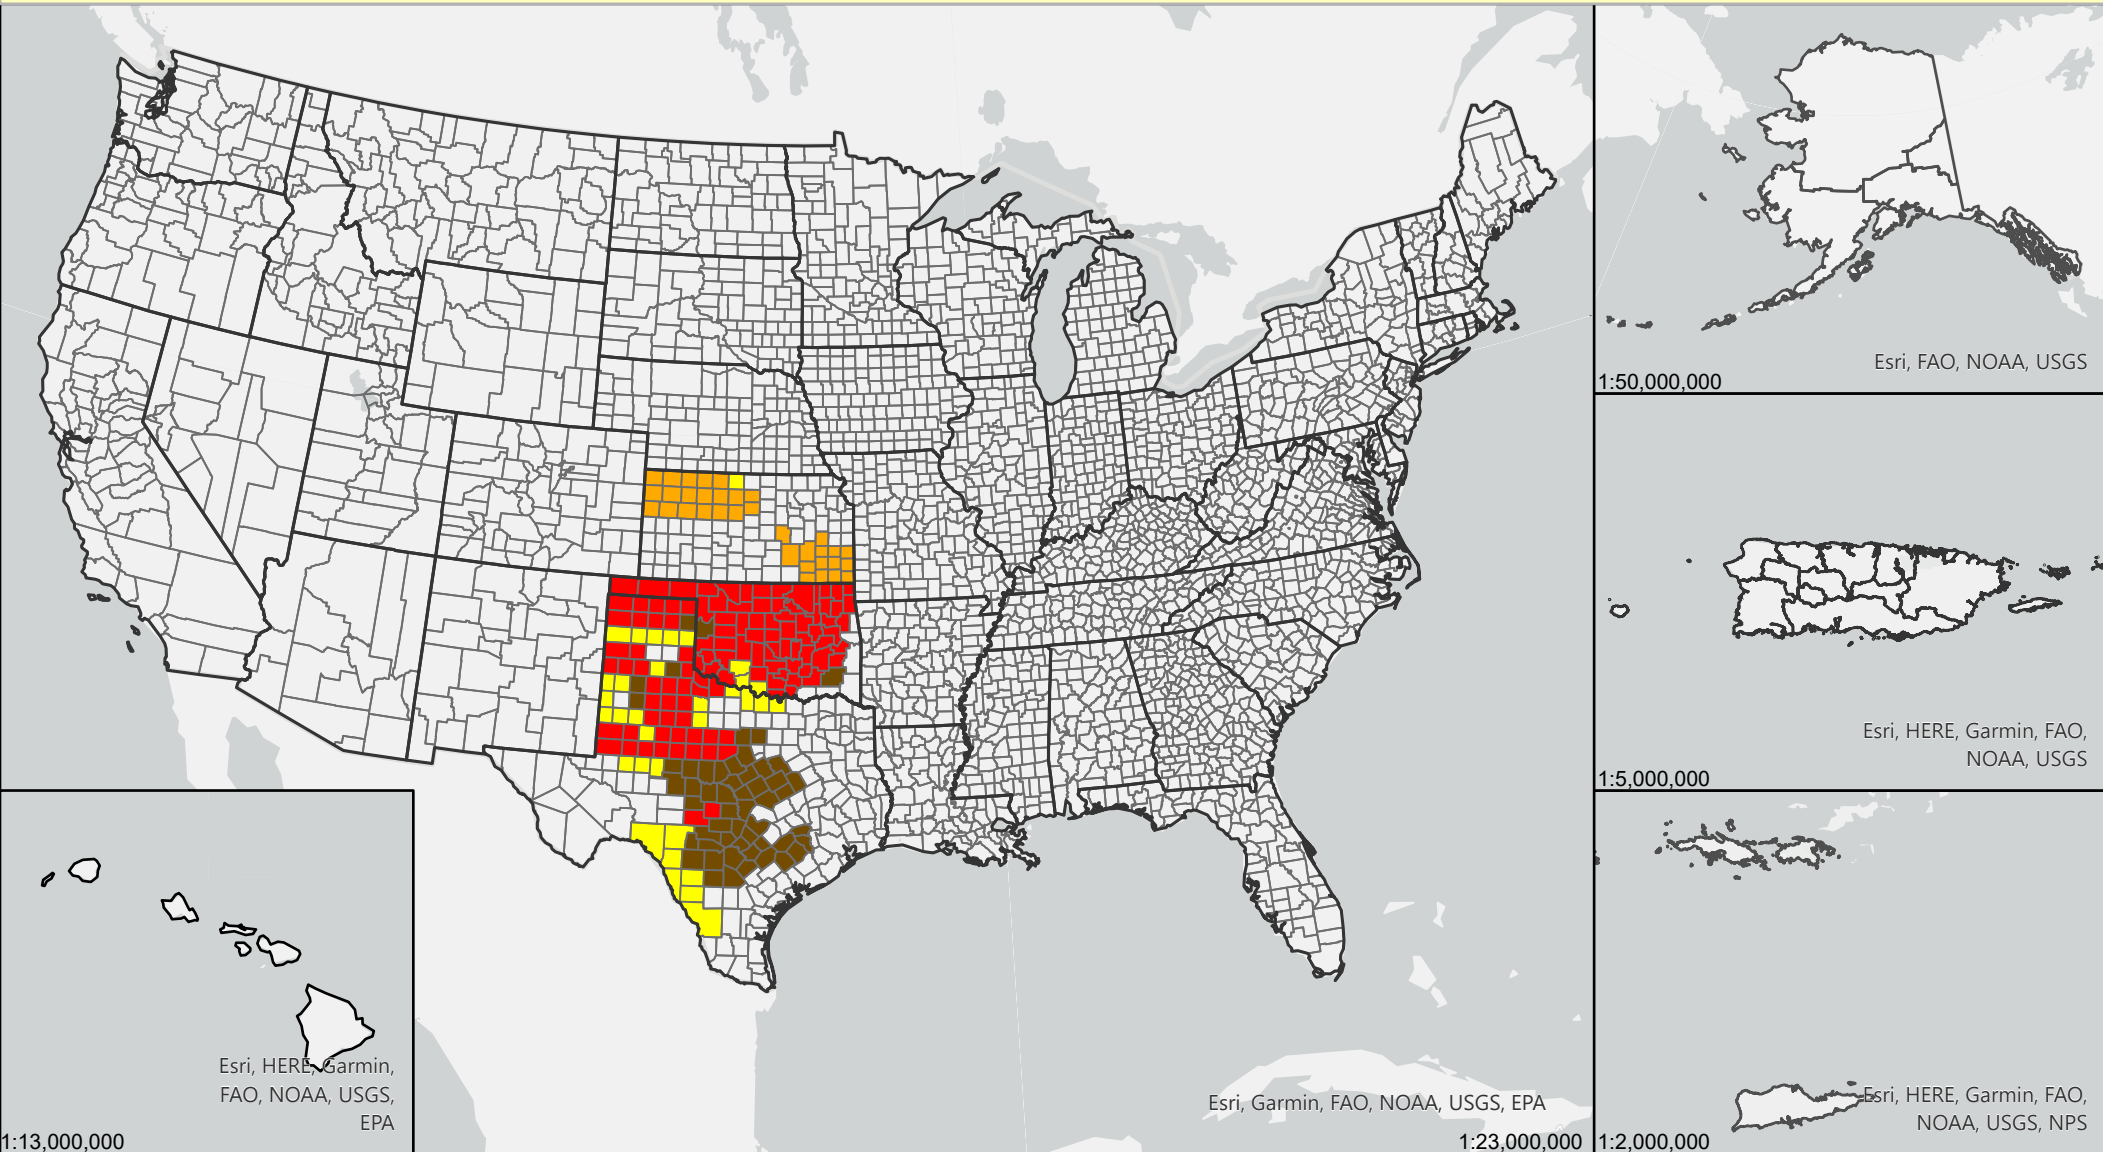

Livestock Forage Program Short Season Fall Winter Small Grains - 2023 Program Year

Eligible County Payment Months

- 1
- 2
- 3
- 4
- 5
- No Data