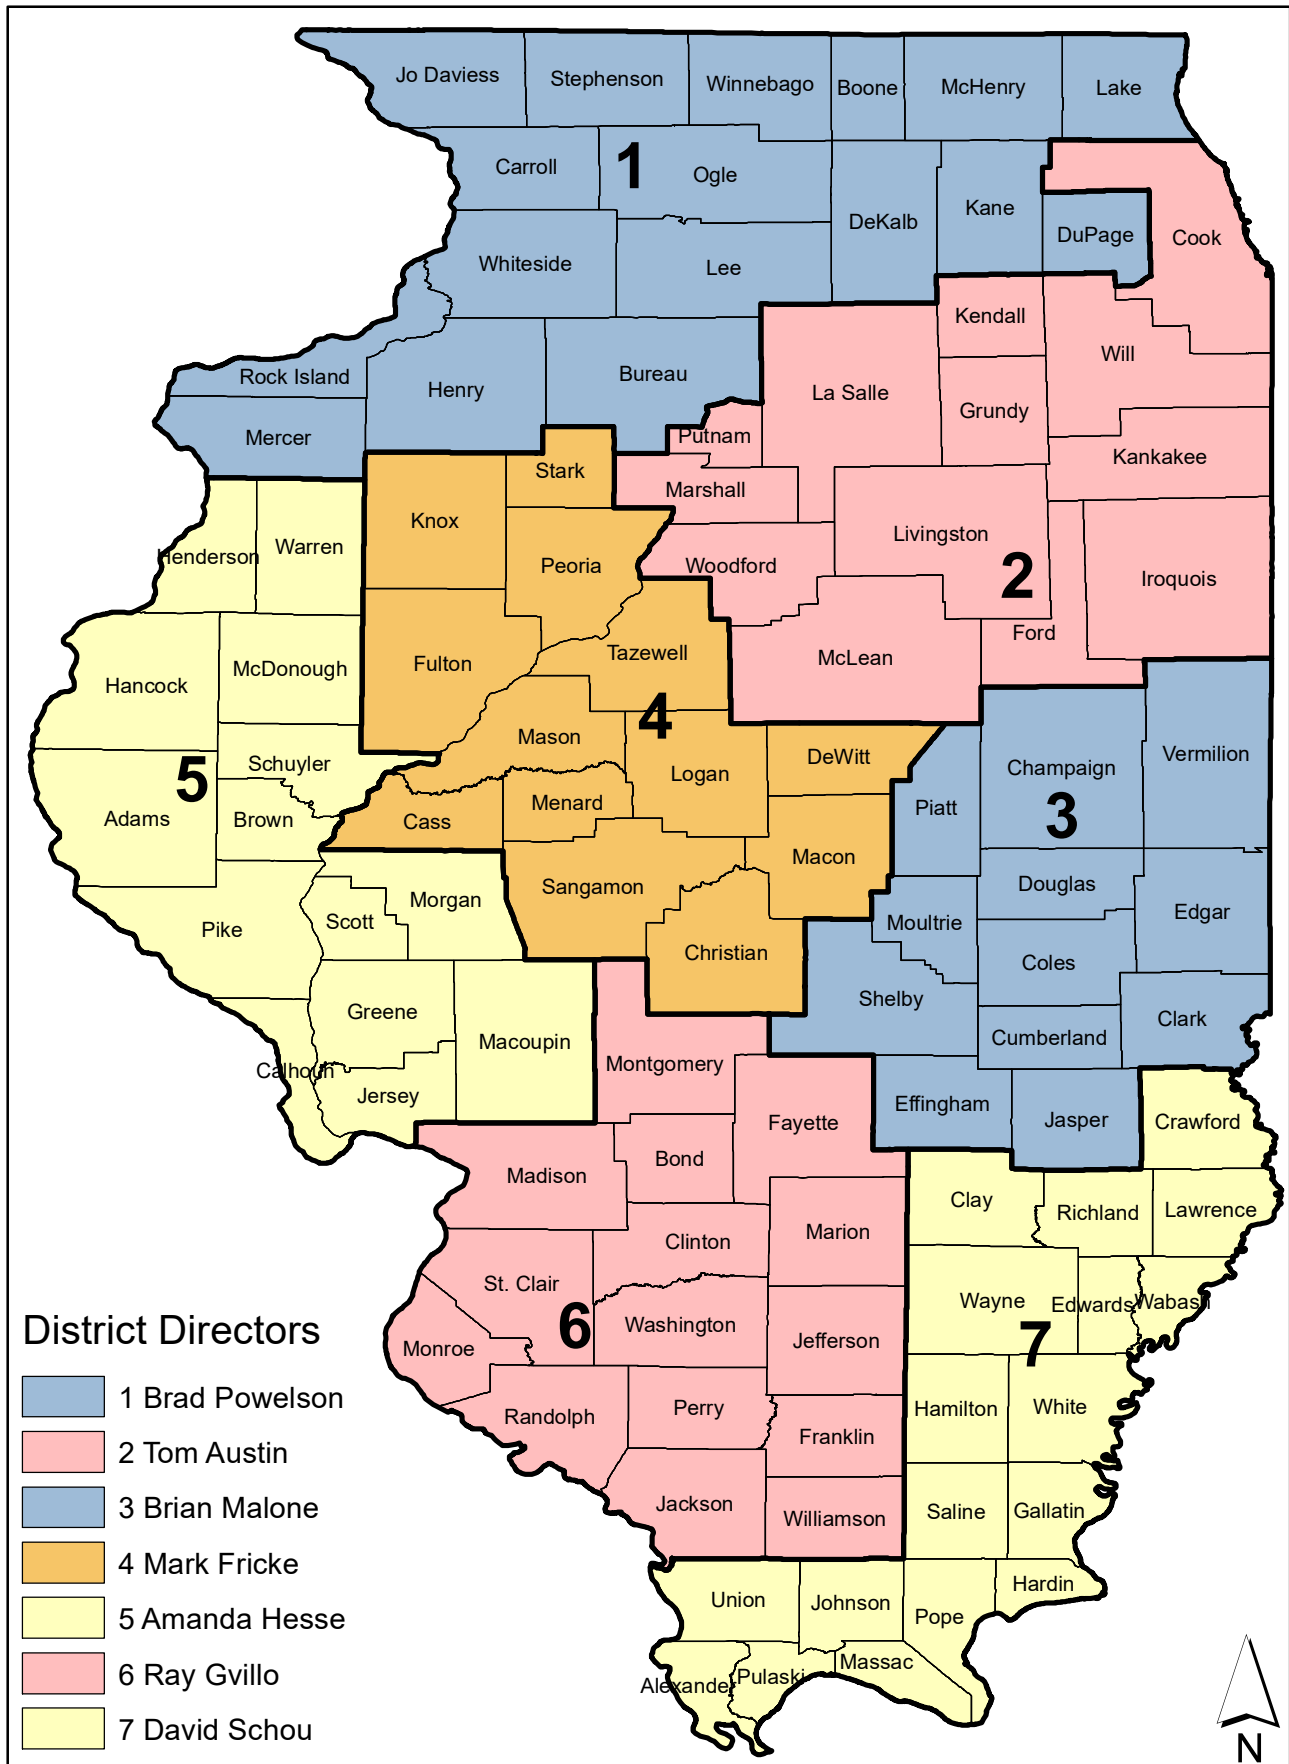

# Farm Service Agency Illinois Districts

"UTM ZONE 16N NAD 83"

"Tabular Data Source: USDA Farm Service Agency"

"Geographic Source: USDA Farm Service Agency"

"Map is intended for Farm Service Agency (FSA) business purpose only. Map depicted serves only as a general reference map."