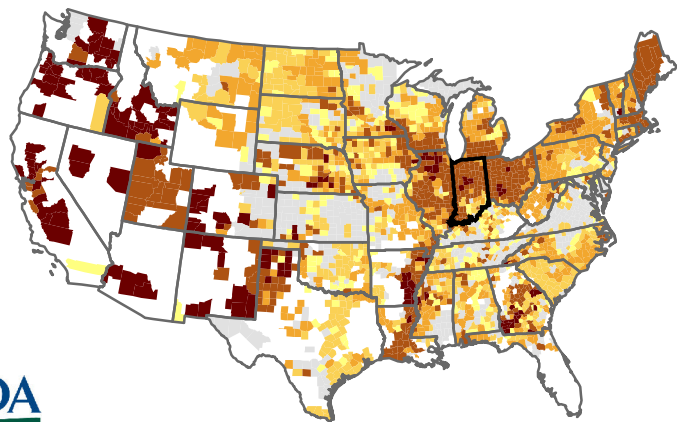

INDIANA

2015 ARC-CO Payment Rates for Corn

2015 Payment Rates (\$ per Acre)

Map includes all and non-irrigated yields. Map is intended for Farm Service Agency (FSA) business purposes only. Map depicted serves only as a general reference map.