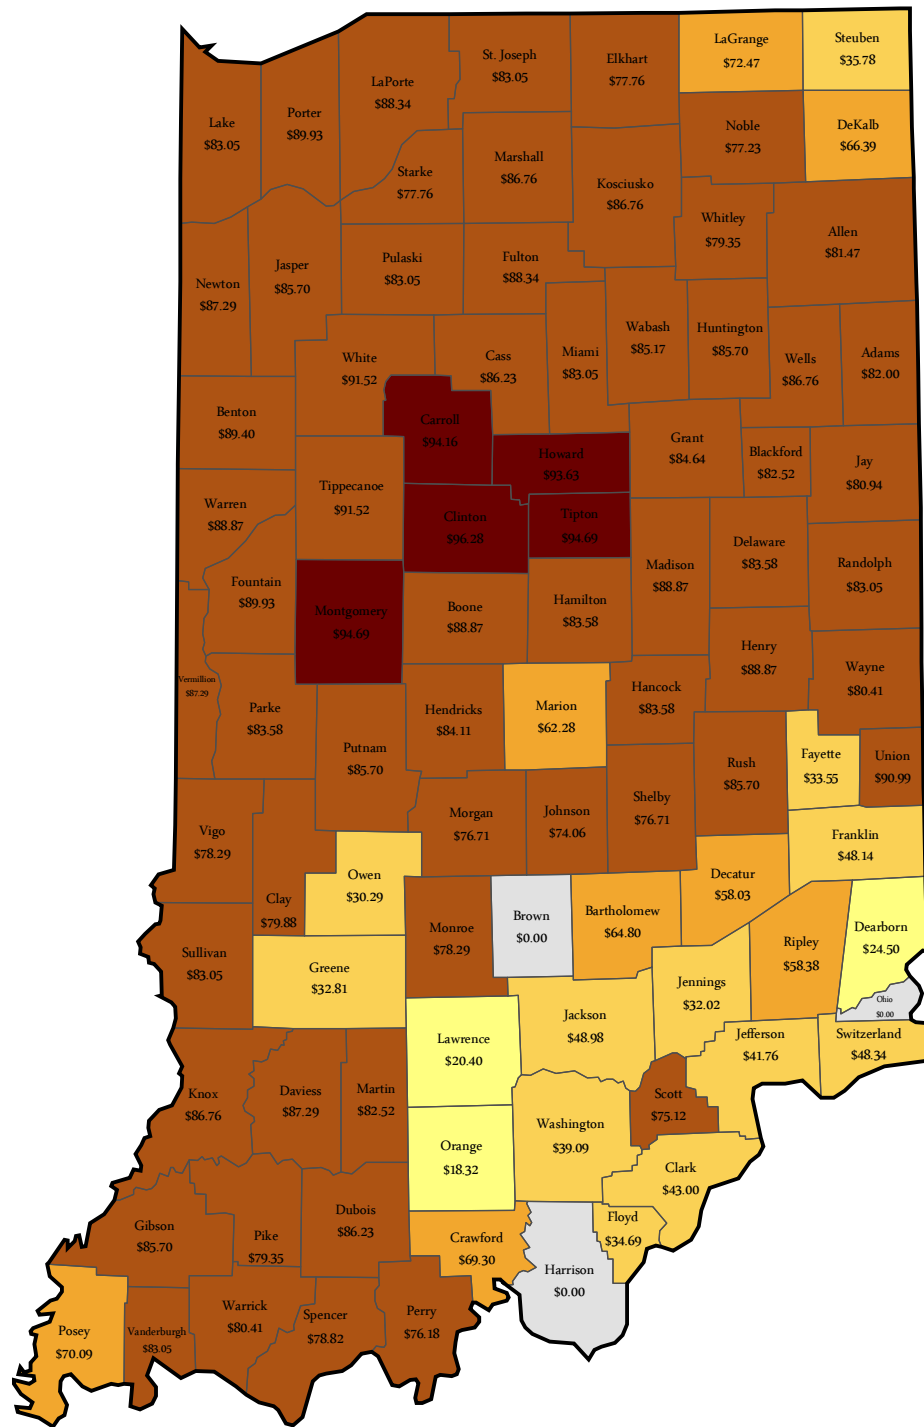

INDIANA

2015 ARC-CO Payment Rates for Corn

2015 Payment Rates (\$ per Acre)

Map includes all and non-irrigated yields. Map is intended for Farm Service Agency (FSA) business purposes only. Map depicted serves only as a general reference map.