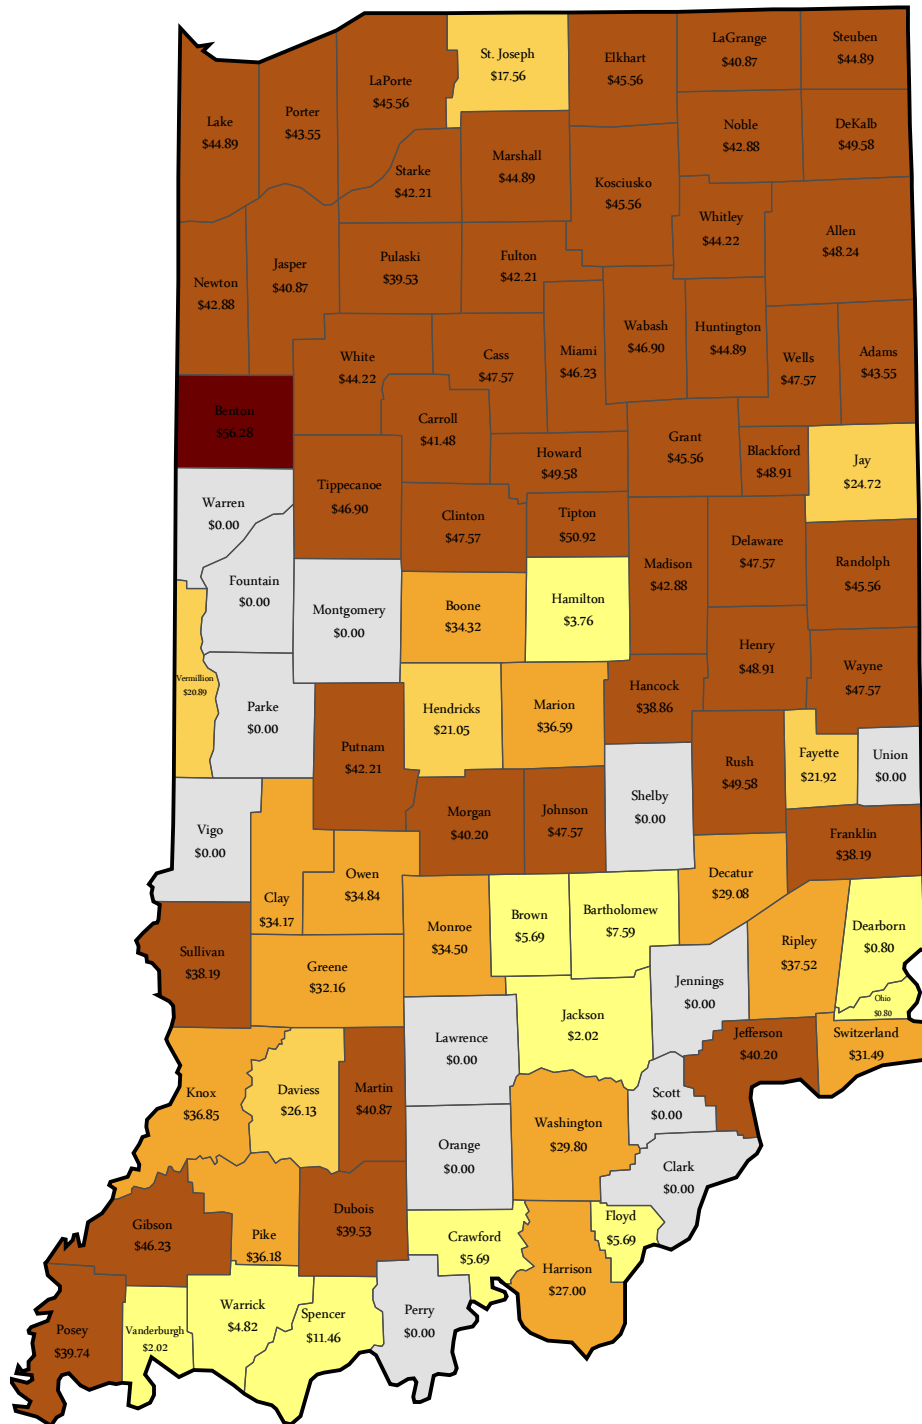

INDIANA

2015 ARC-CO Payment Rates for Wheat

2015 Payment Rates
(\$ per Acre)

Map includes all and non-irrigated yields. Map is intended for Farm Service Agency (FSA) business purposes only. Map depicted serves only as a general reference map.