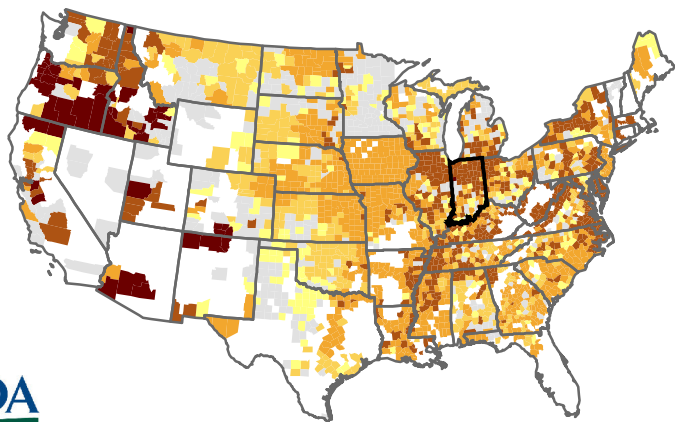

INDIANA

2015 ARC-CO Payment Rates for Wheat

2015 Payment Rates
(\$ per Acre)

Map includes all and non-irrigated yields. Map is intended for Farm Service Agency (FSA) business purposes only. Map depicted serves only as a general reference map.