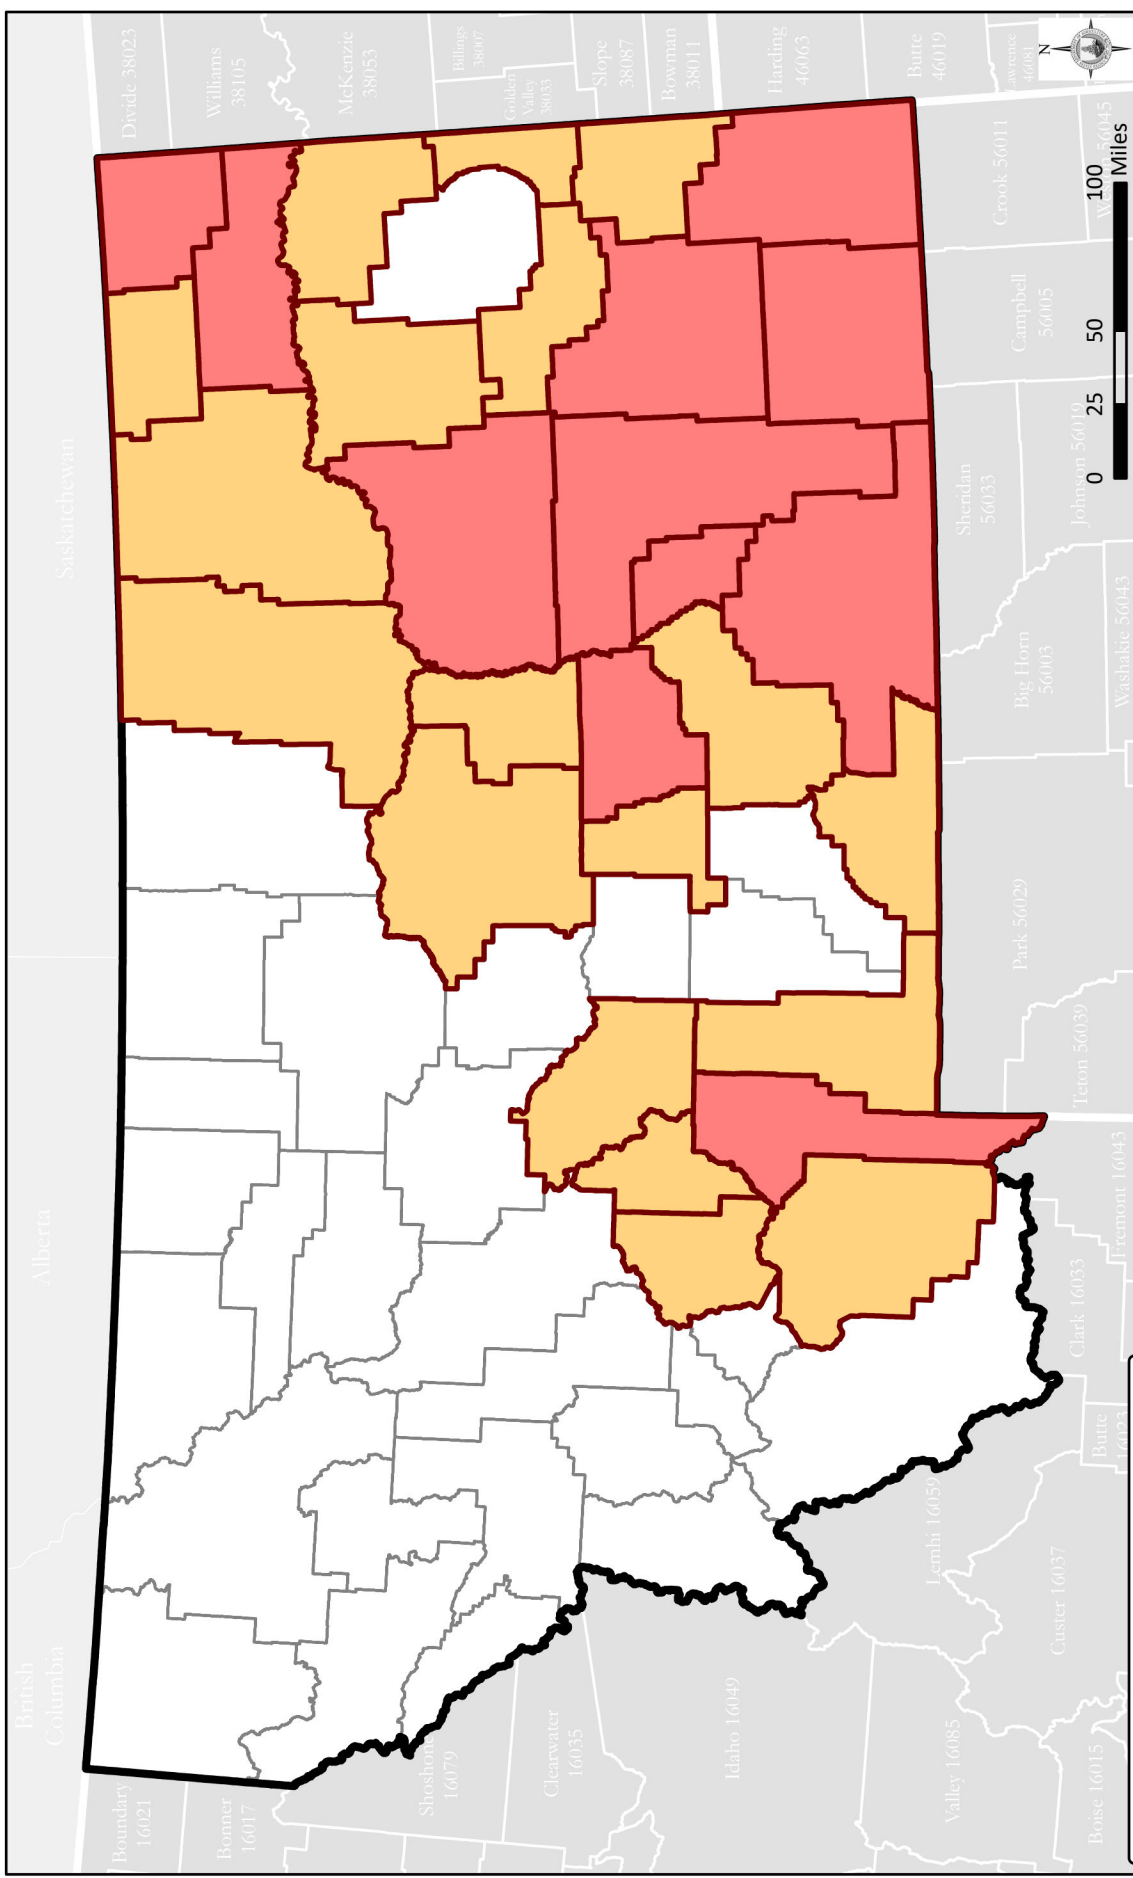

# USDA Farm Service Agency Montana Current Disaster Designations for Emergency Loans as of March 2, 2021

**Disaster Designations 2021**

**Current Status**

- Primary
- Contiguous

Map is intended for Farm Service Agency (FSA) business purposes only. Map depicts services only as a general reference map. USDA is an equal opportunity provider, lender and employer. Source: USDA Farm Service Agency, and the State of Montana.

Information based on disaster designation termination date and may not be valid after publication date. Disaster Designations may include physical and production losses.

March 2, 2021