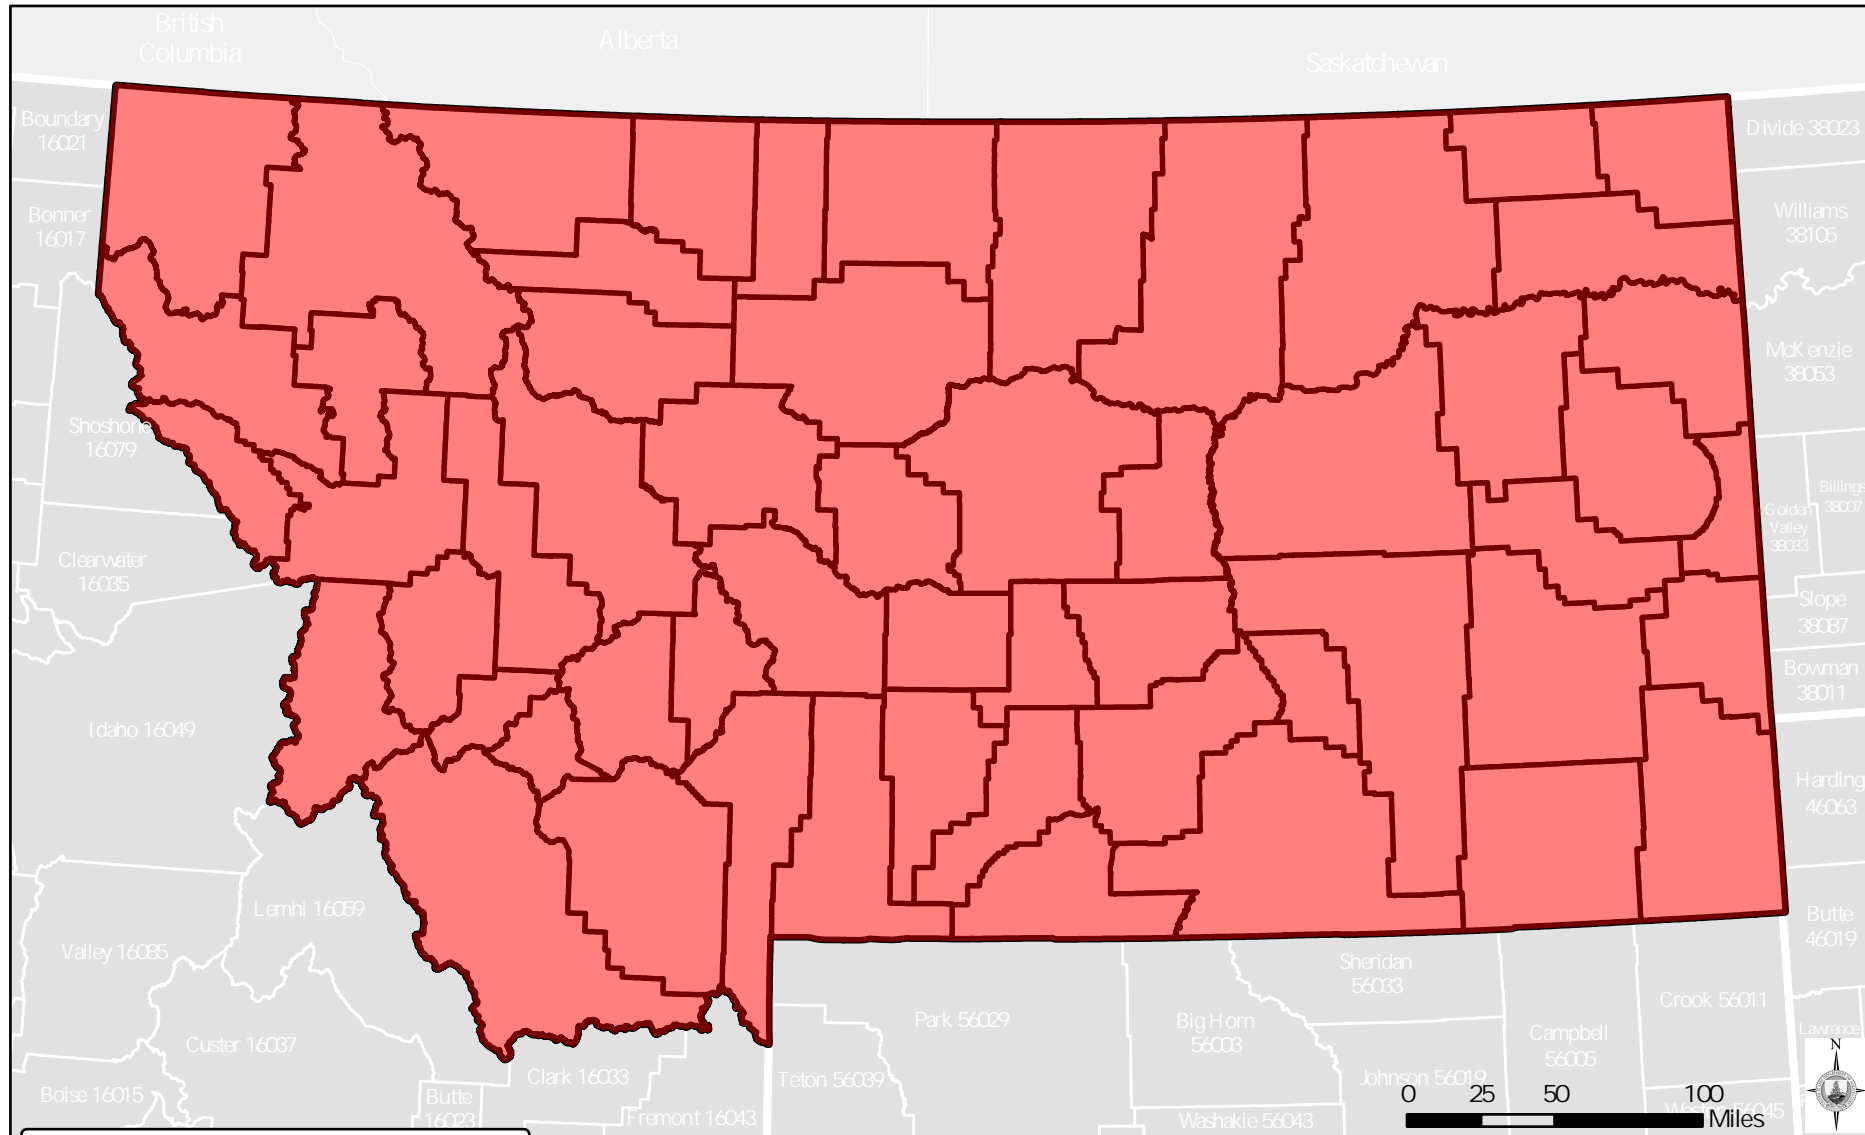

## Current Disaster Designations for Emergency Loans as of September 24, 2021

### Disaster Designations 2021

#### Current Status

- Primary
- Contiguous

Map is intended for Farm Service Agency (FSA) business purposes only. Map depicts serves only as a general reference map.

USDA is an equal opportunity provider, lender and employer.  
Source: USDA Farm Service Agency and the State of Montana.