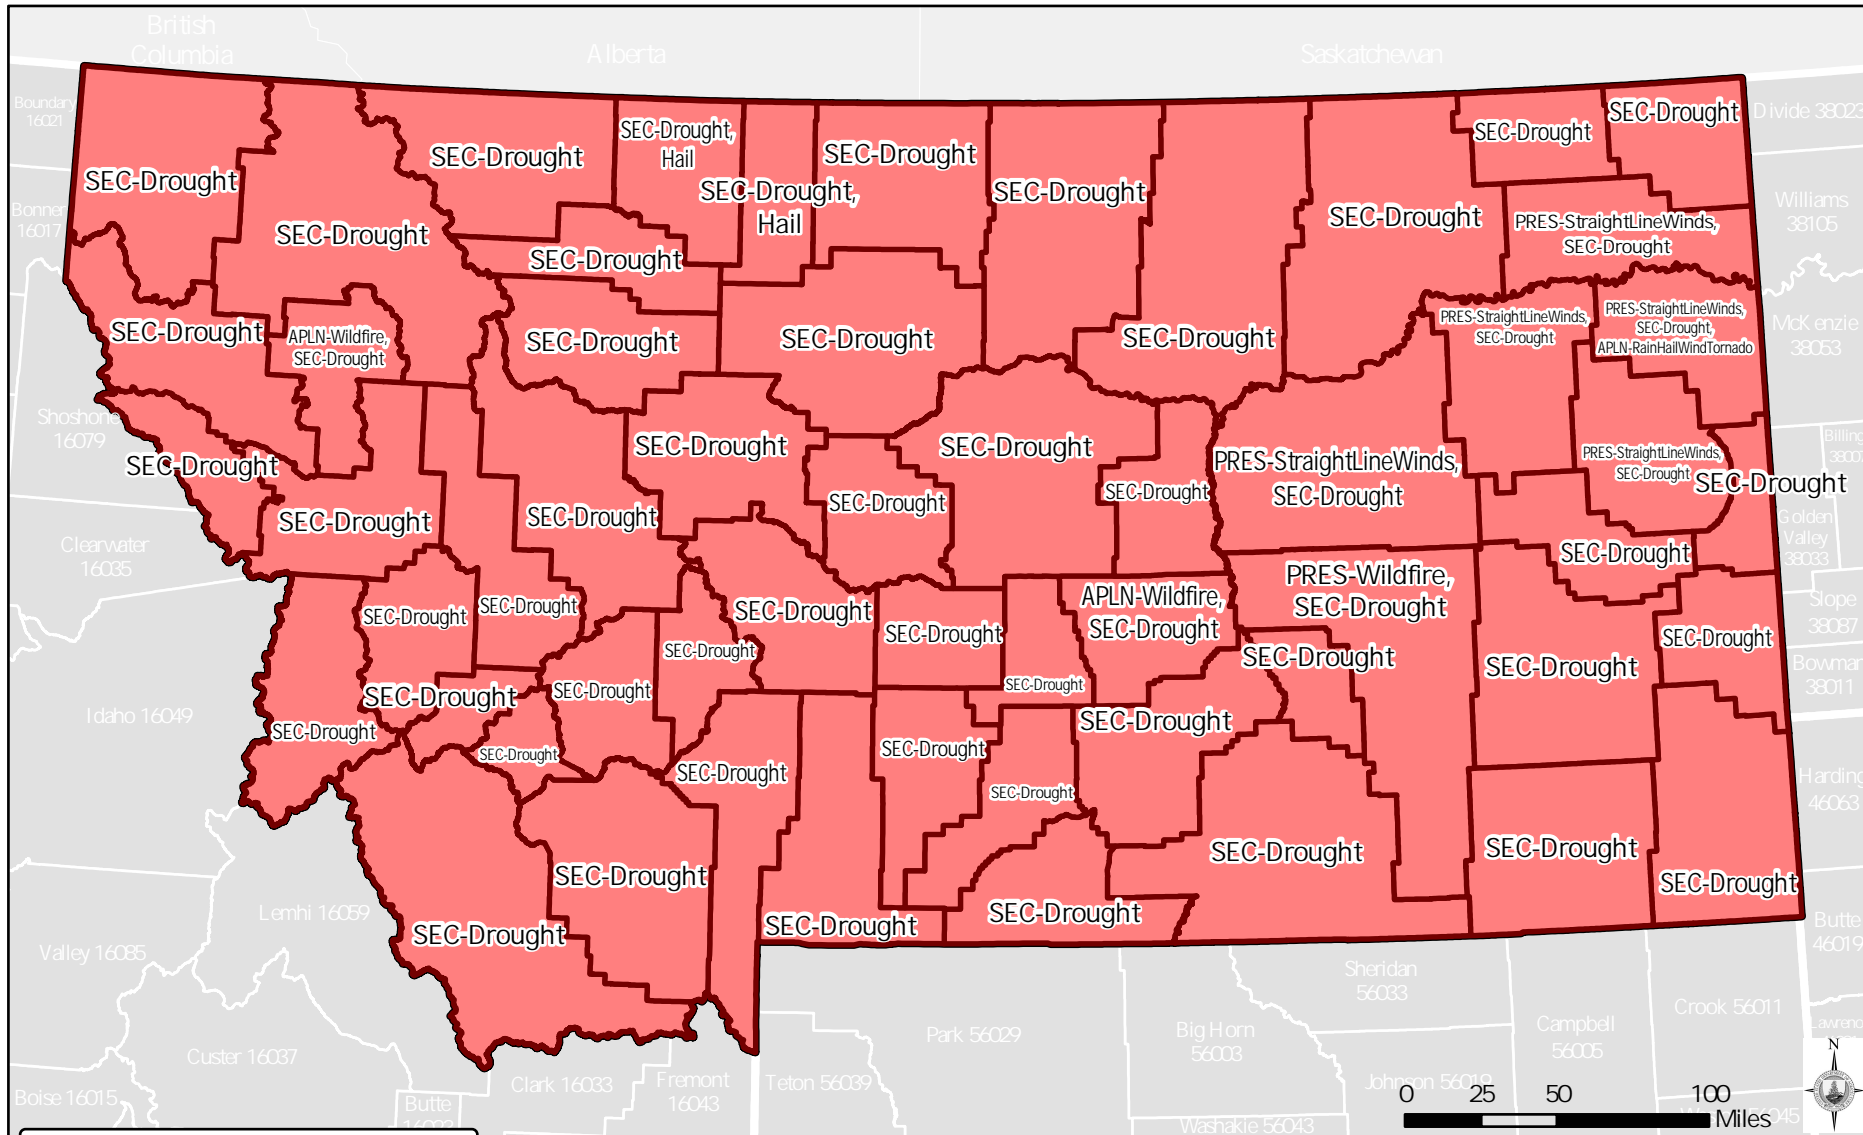

USDA Farm Service Agency Montana Disaster Designations Approved in 2021

Disaster Counties 2021

- Primary (56)
- Contiguous (0)
- No Designation (0)

Map is intended for Farm Service Agency (FSA) business purposes only. Map depicts serves only as a general reference map.
 USDA is an equal opportunity provider, lender and employer.
 Source: USDA Farm Service Agency and the State of Montana.

September 30, 2021