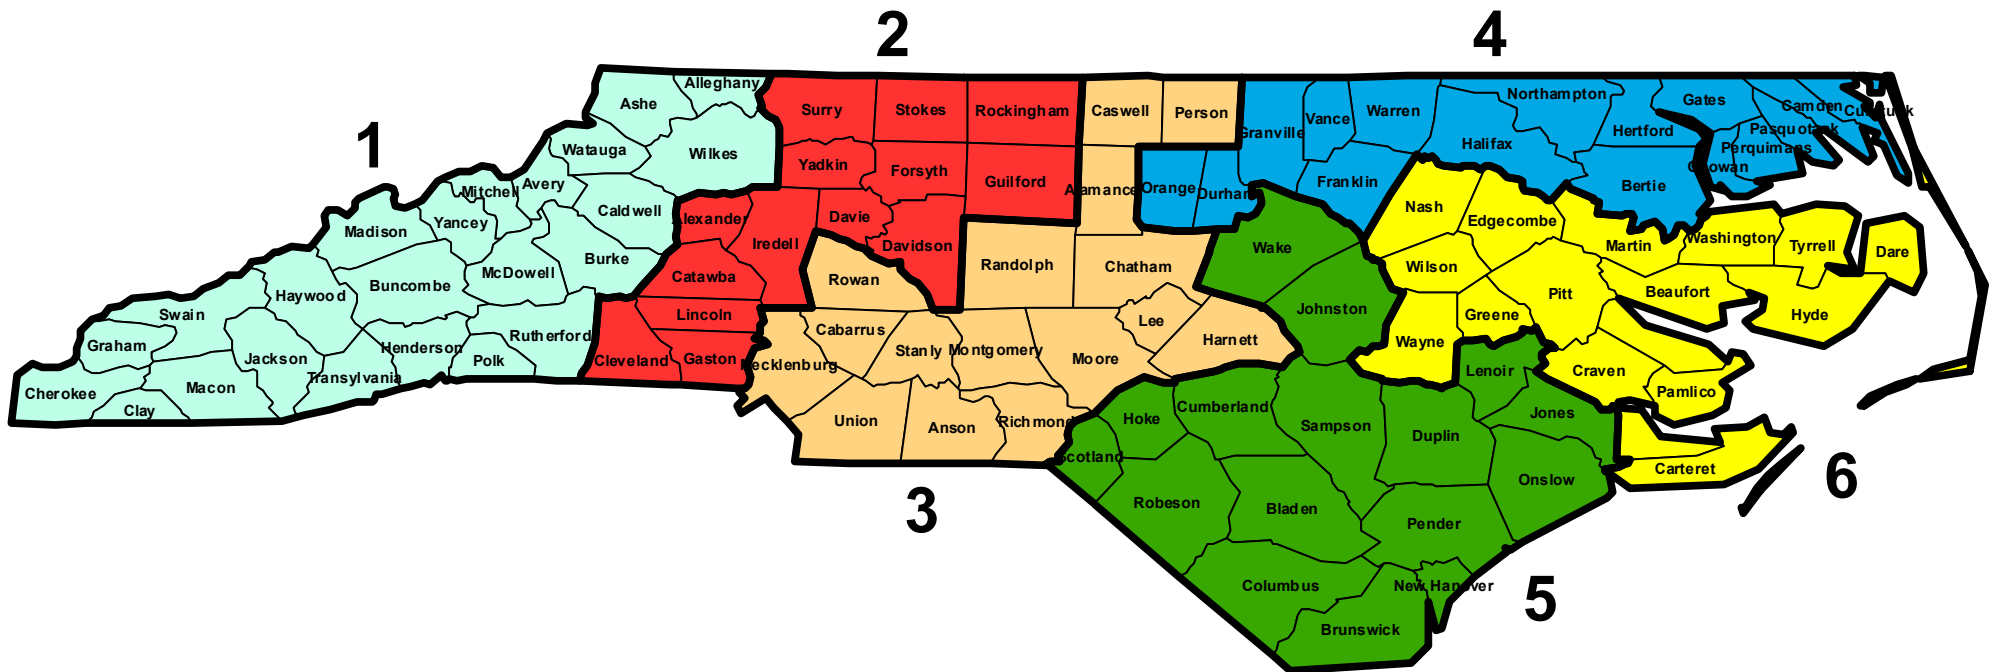

District Director Map

(July 15, 2019)

Legend	District	District Director	Headquarters City/County	Telephone #	Cell #
	1	Jeanie Setser	Murphy/Cherokee	828-837-2721	828-310-1368
	2	Keith Miller	Statesville/Iredell	704-872-5061	828-310-1501
	3	Beverly Clark	Concord/Cabarrus	704-788-2107	910-417-0179
	4	Lorraine Dillard	Hillsborough/Orange	919-732-4301	910-620-3236
	5	Kevin Wooten	Raleigh/Wake	919-231-6126	919-909-1007
	6	Debbie Houston	Wilson/Wilson	252-237-5147	252-339-2073