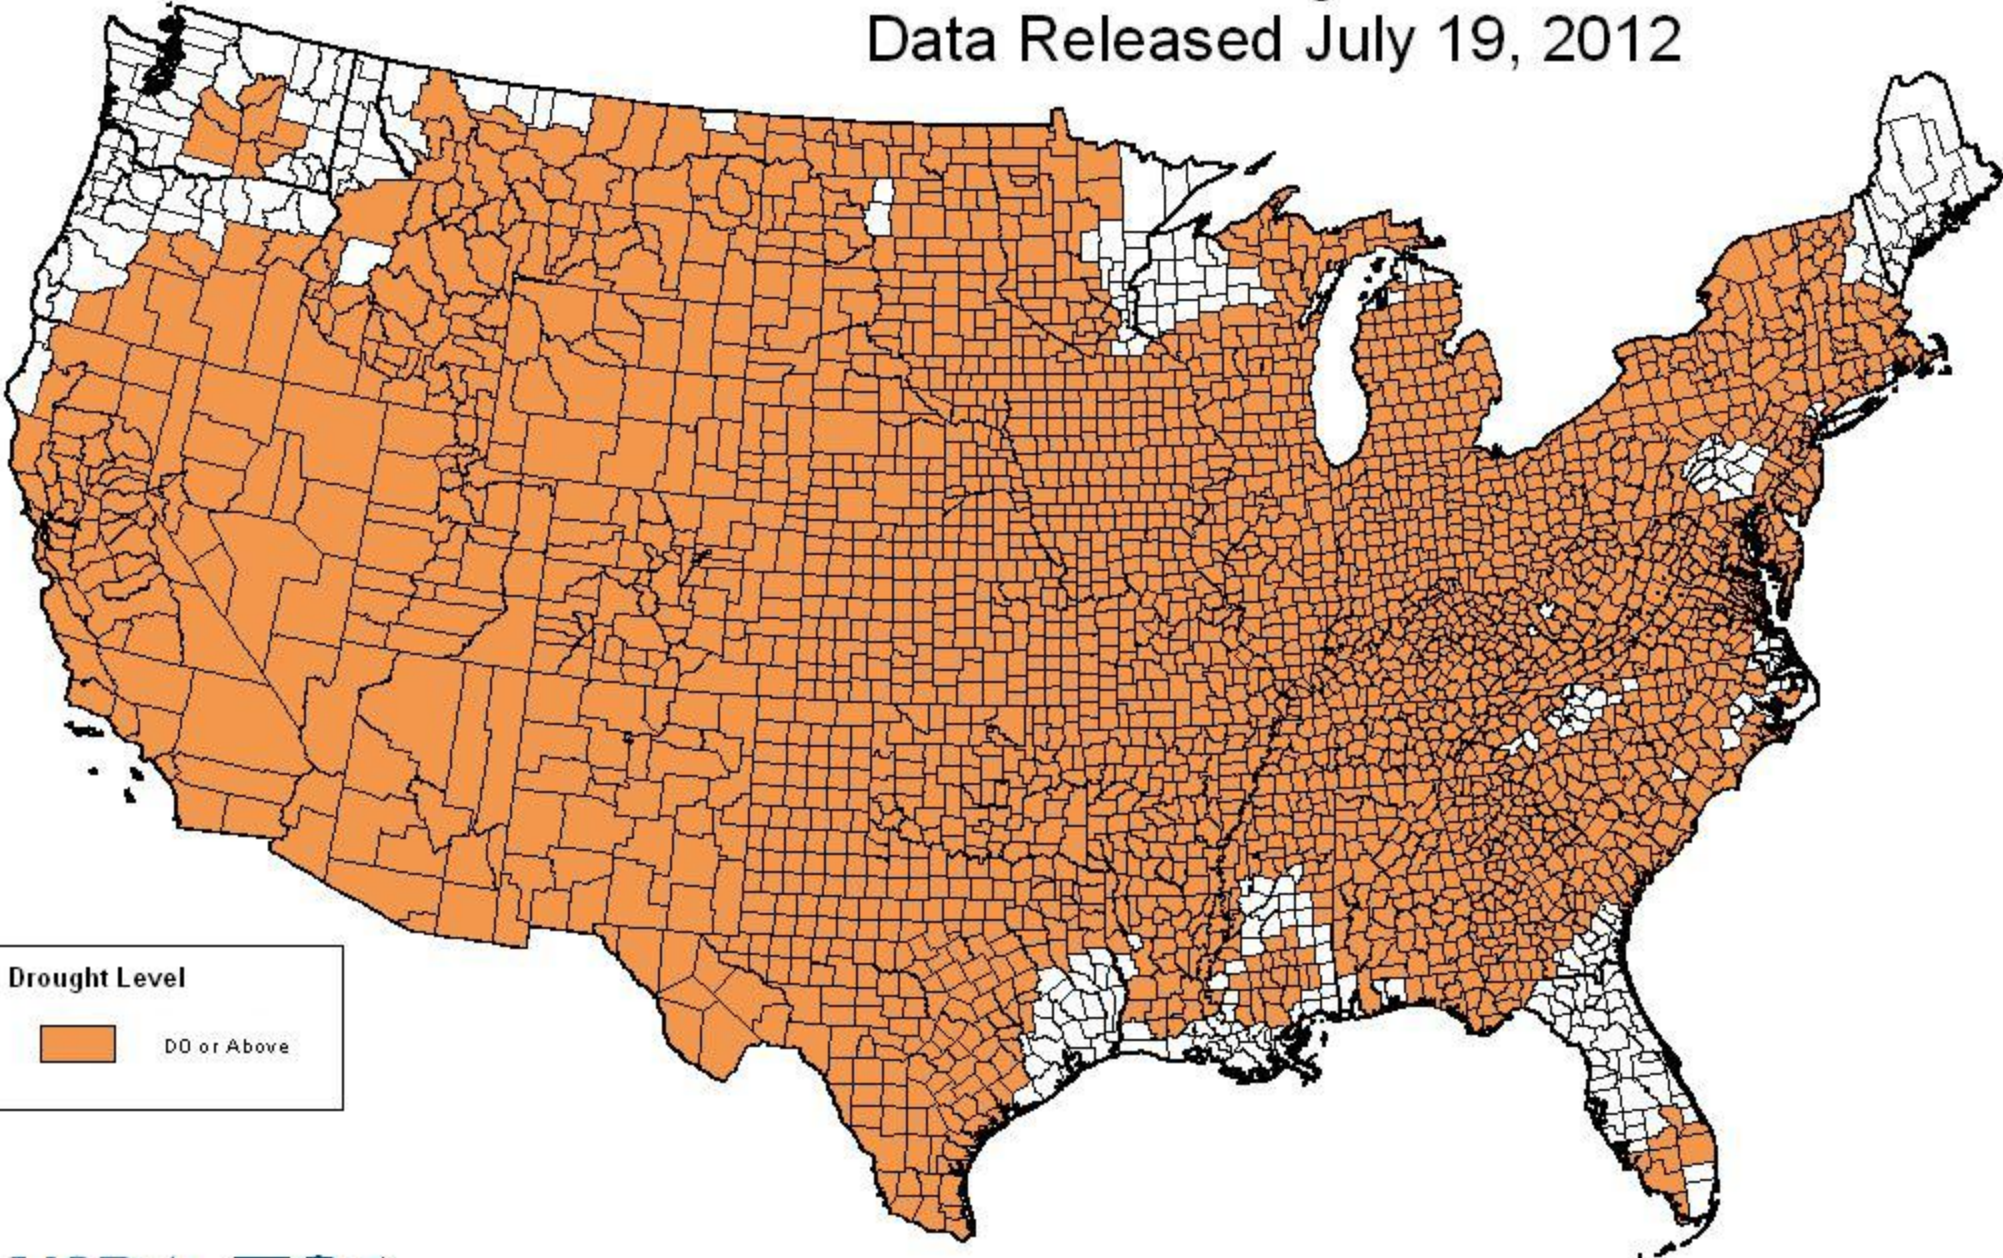

# U. S. Counties with Drought Level D0 or Above

Data Released July 19, 2012

**Drought Level**  
D0 or Above