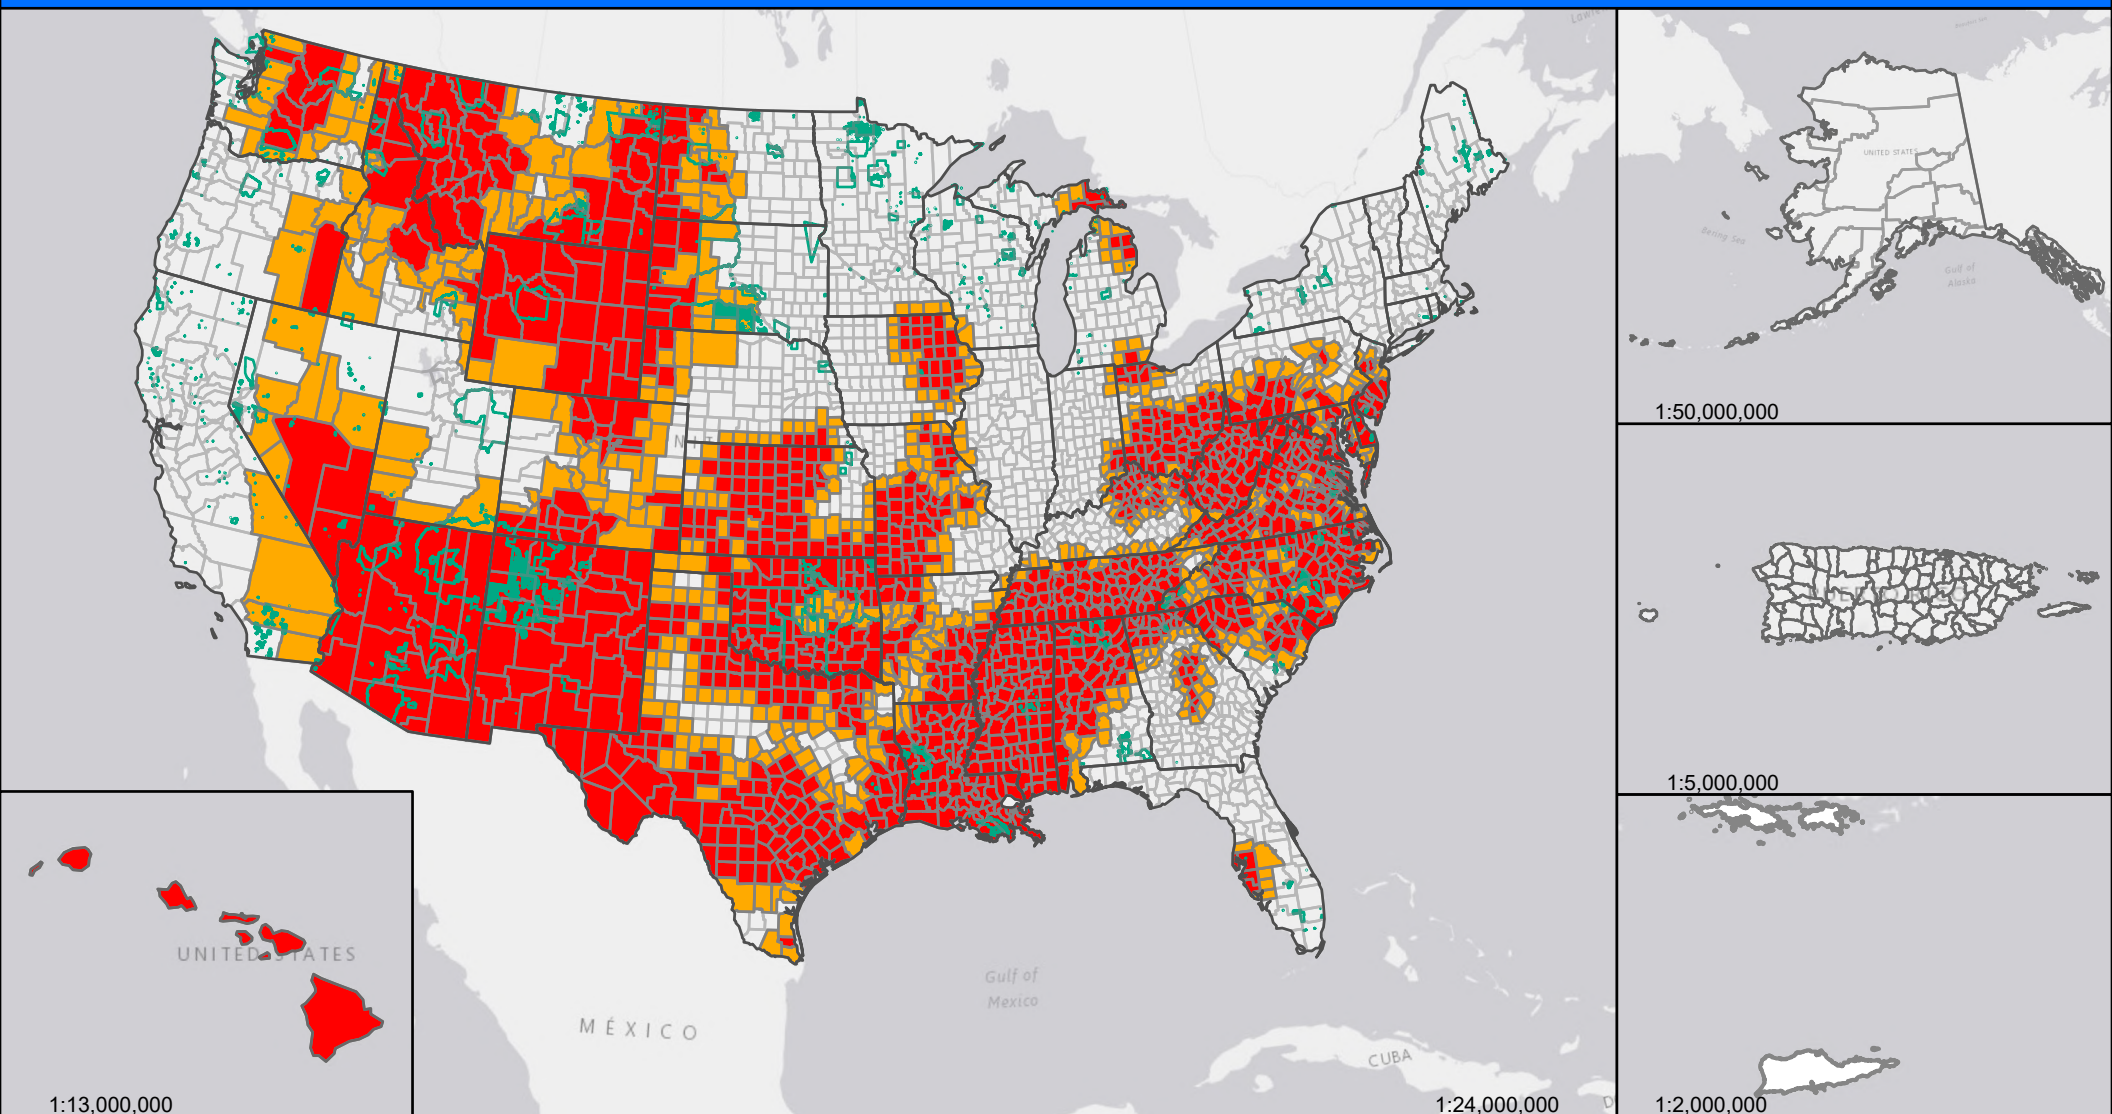

# 2024 Secretarial Drought Designations - All Drought

## Secretarial Drought Designations for 2024

Disaster Incidences as of February 5, 2025

- State Boundary
- County Boundary
- Tribal Lands
- Primary Counties: 1,217
- Contiguous Counties: 621

United States Department of Agriculture  
Farm Service Agency  
Program Delivery/Safety Net Division  
February 5, 2025