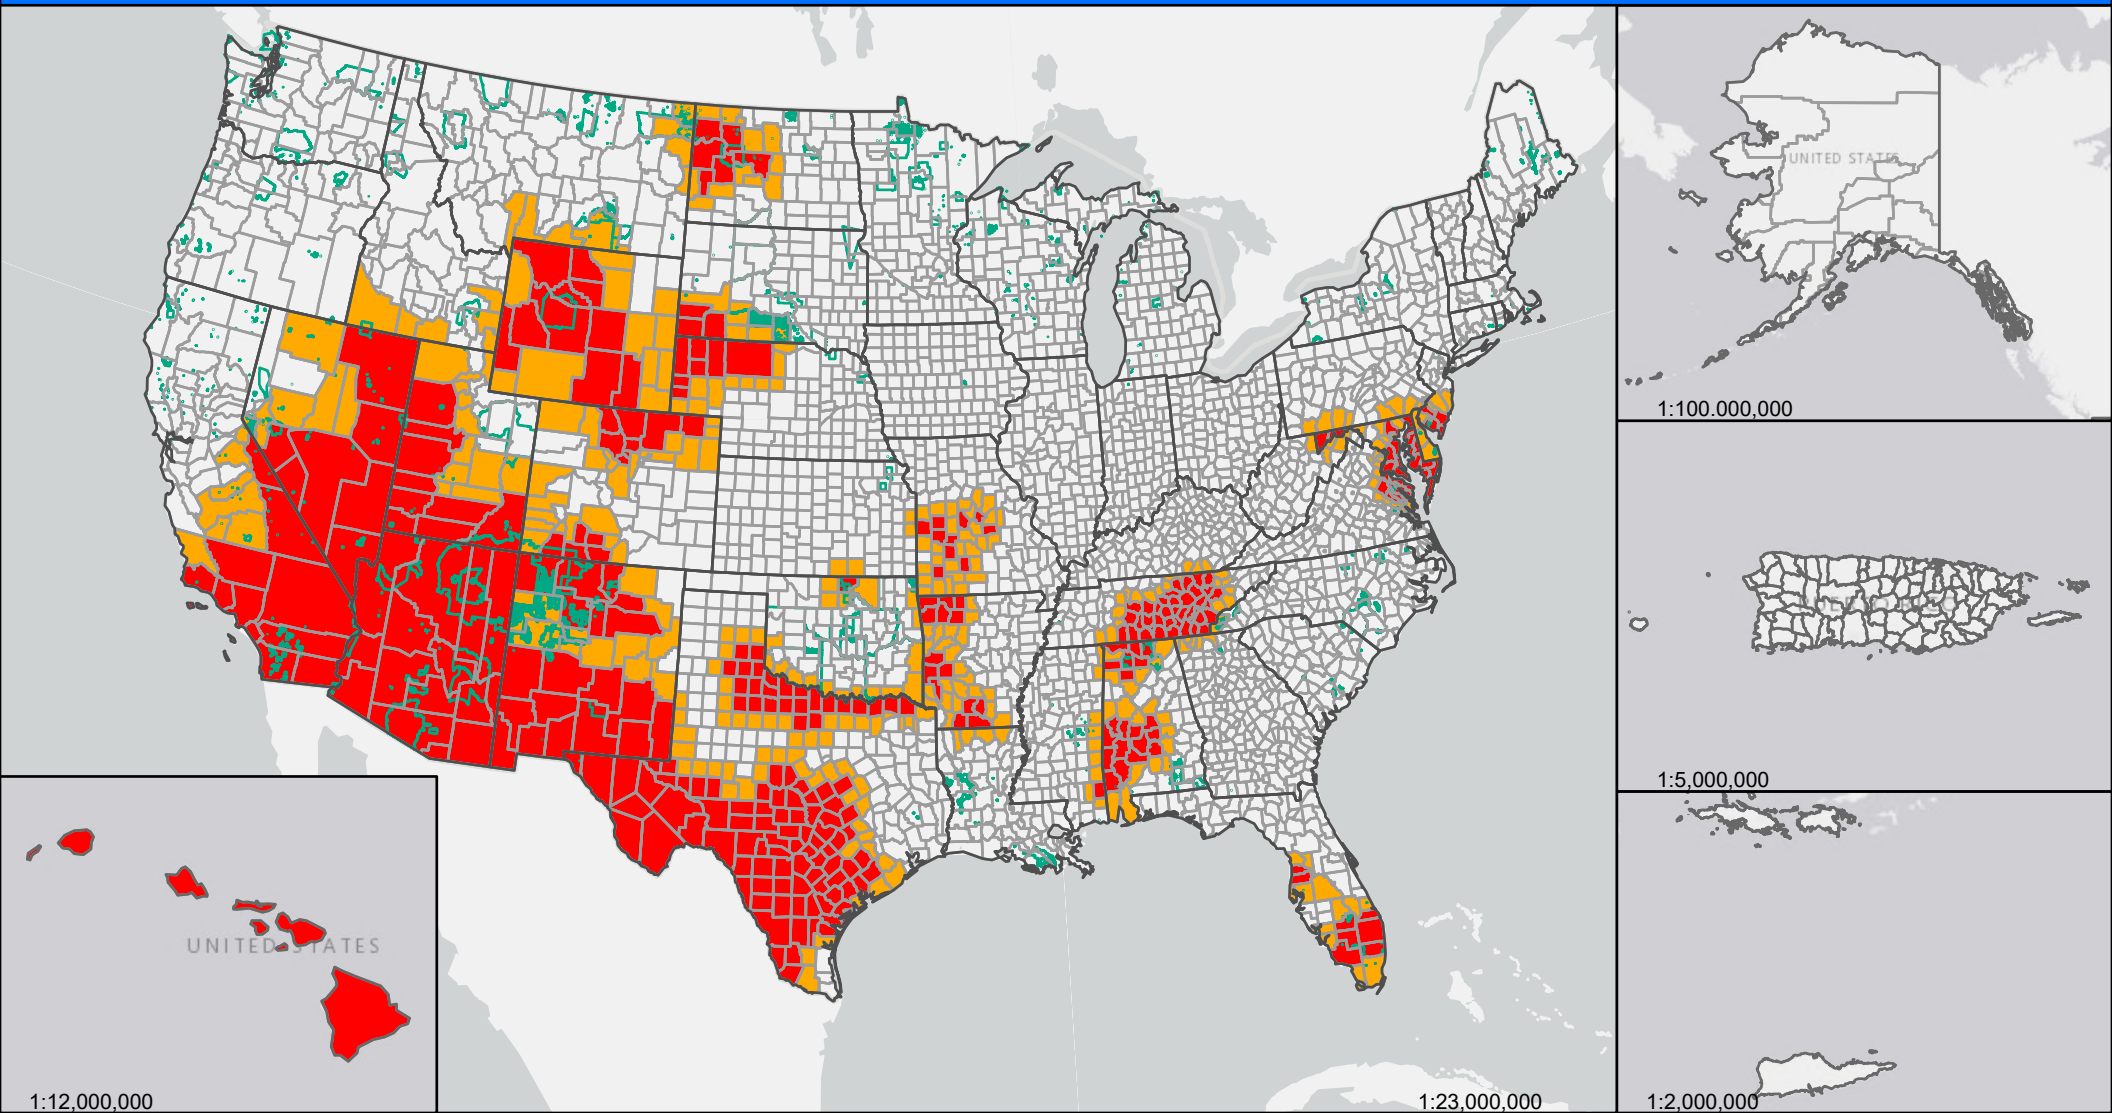

Secretarial Disaster Designations - CY 2025

Primary and Contiguous Counties Designated for Crop Disaster Losses

All Secretarial Designations as of April 23, 2025

Total All Crop Approval Designations

- State Boundary
- County Boundary
- Tribal Lands
- Primary Counties: 338
- Contiguous Counties: 349