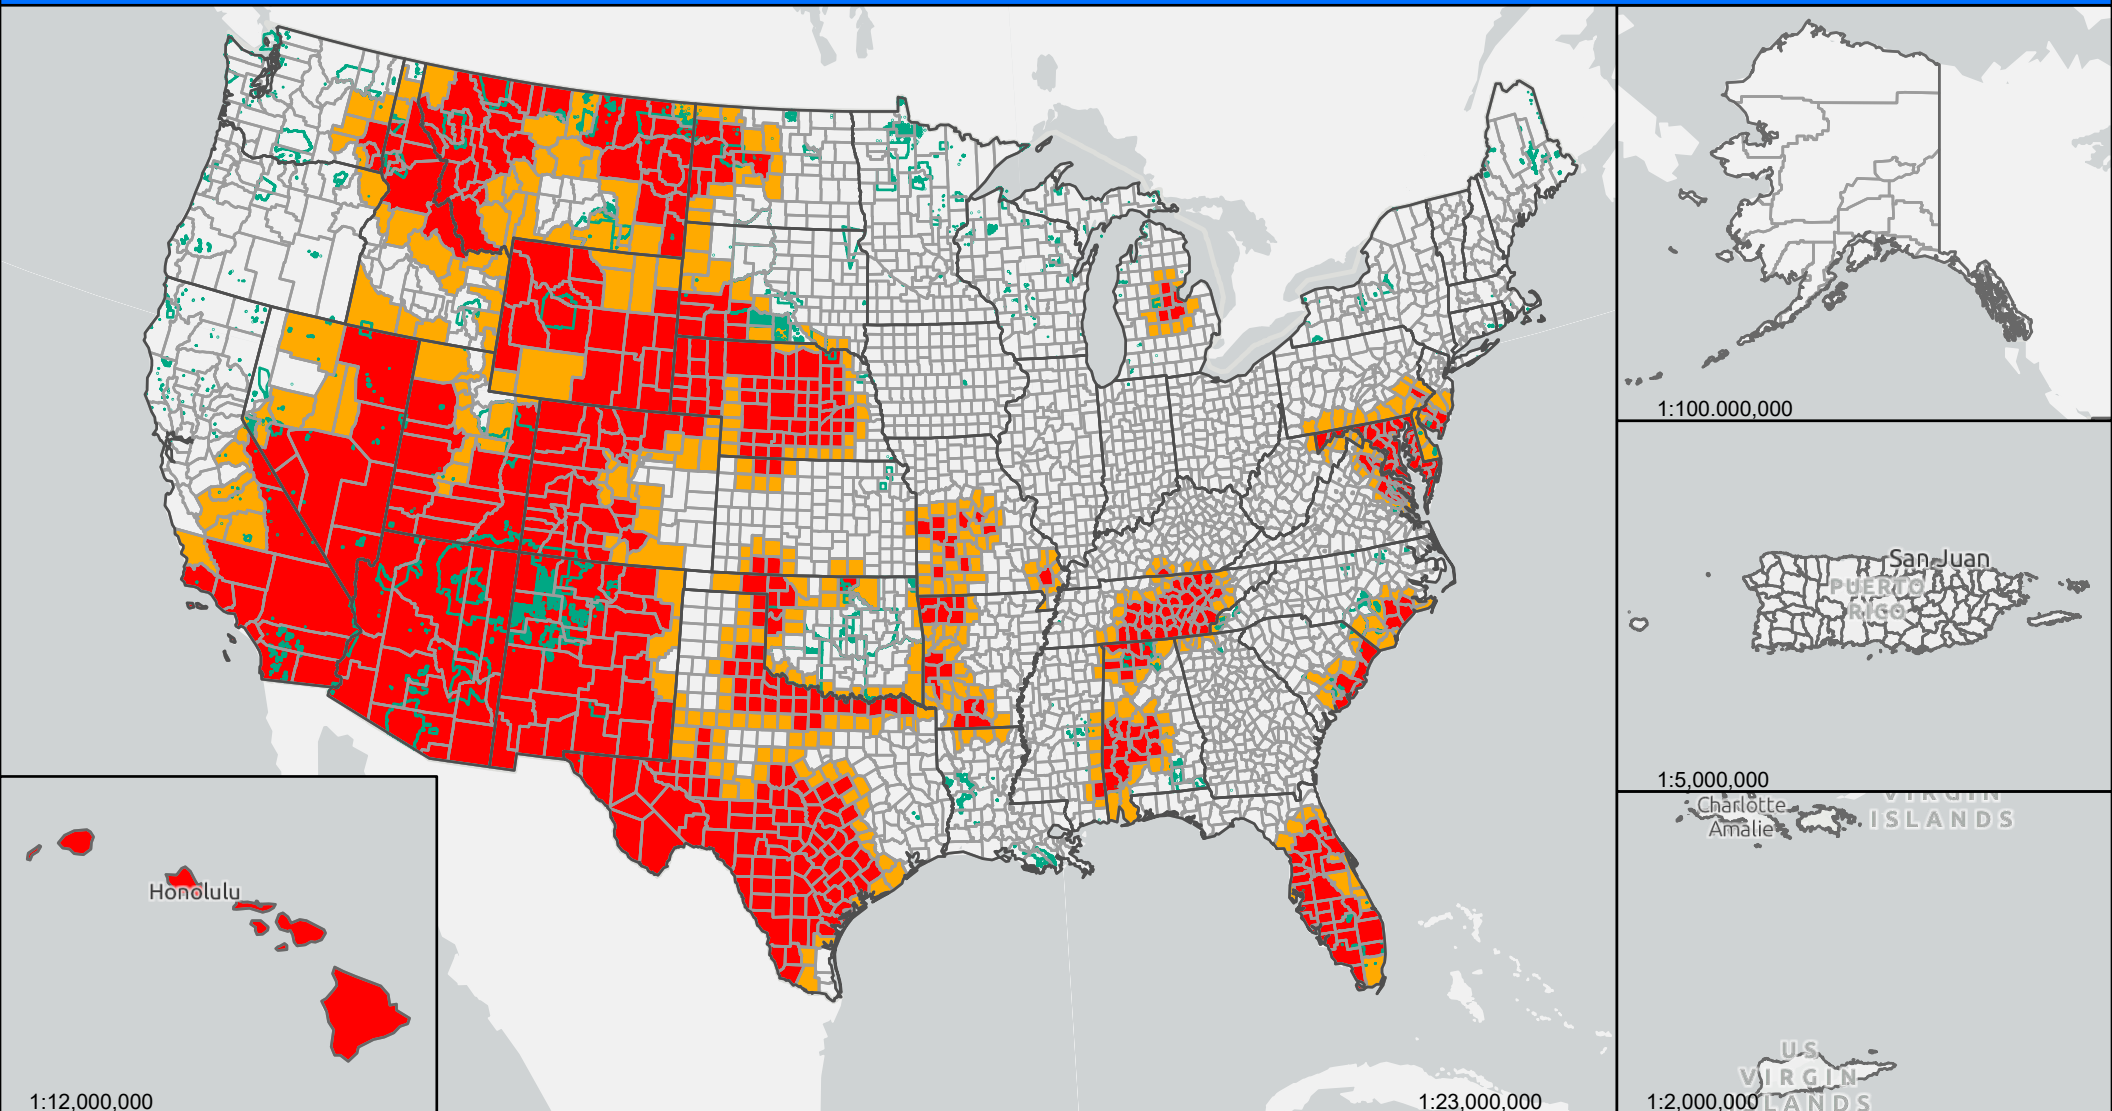

Secretarial Disaster Designations - CY 2025

Primary and Contiguous Counties Designated for Crop Disaster Losses

All Secretarial Designations as of July 16, 2025
Total All Crop Approval Designations

-  State Boundary
-  County Boundary
-  Tribal Lands
-  Primary Counties: 533
-  Contiguous Counties: 442