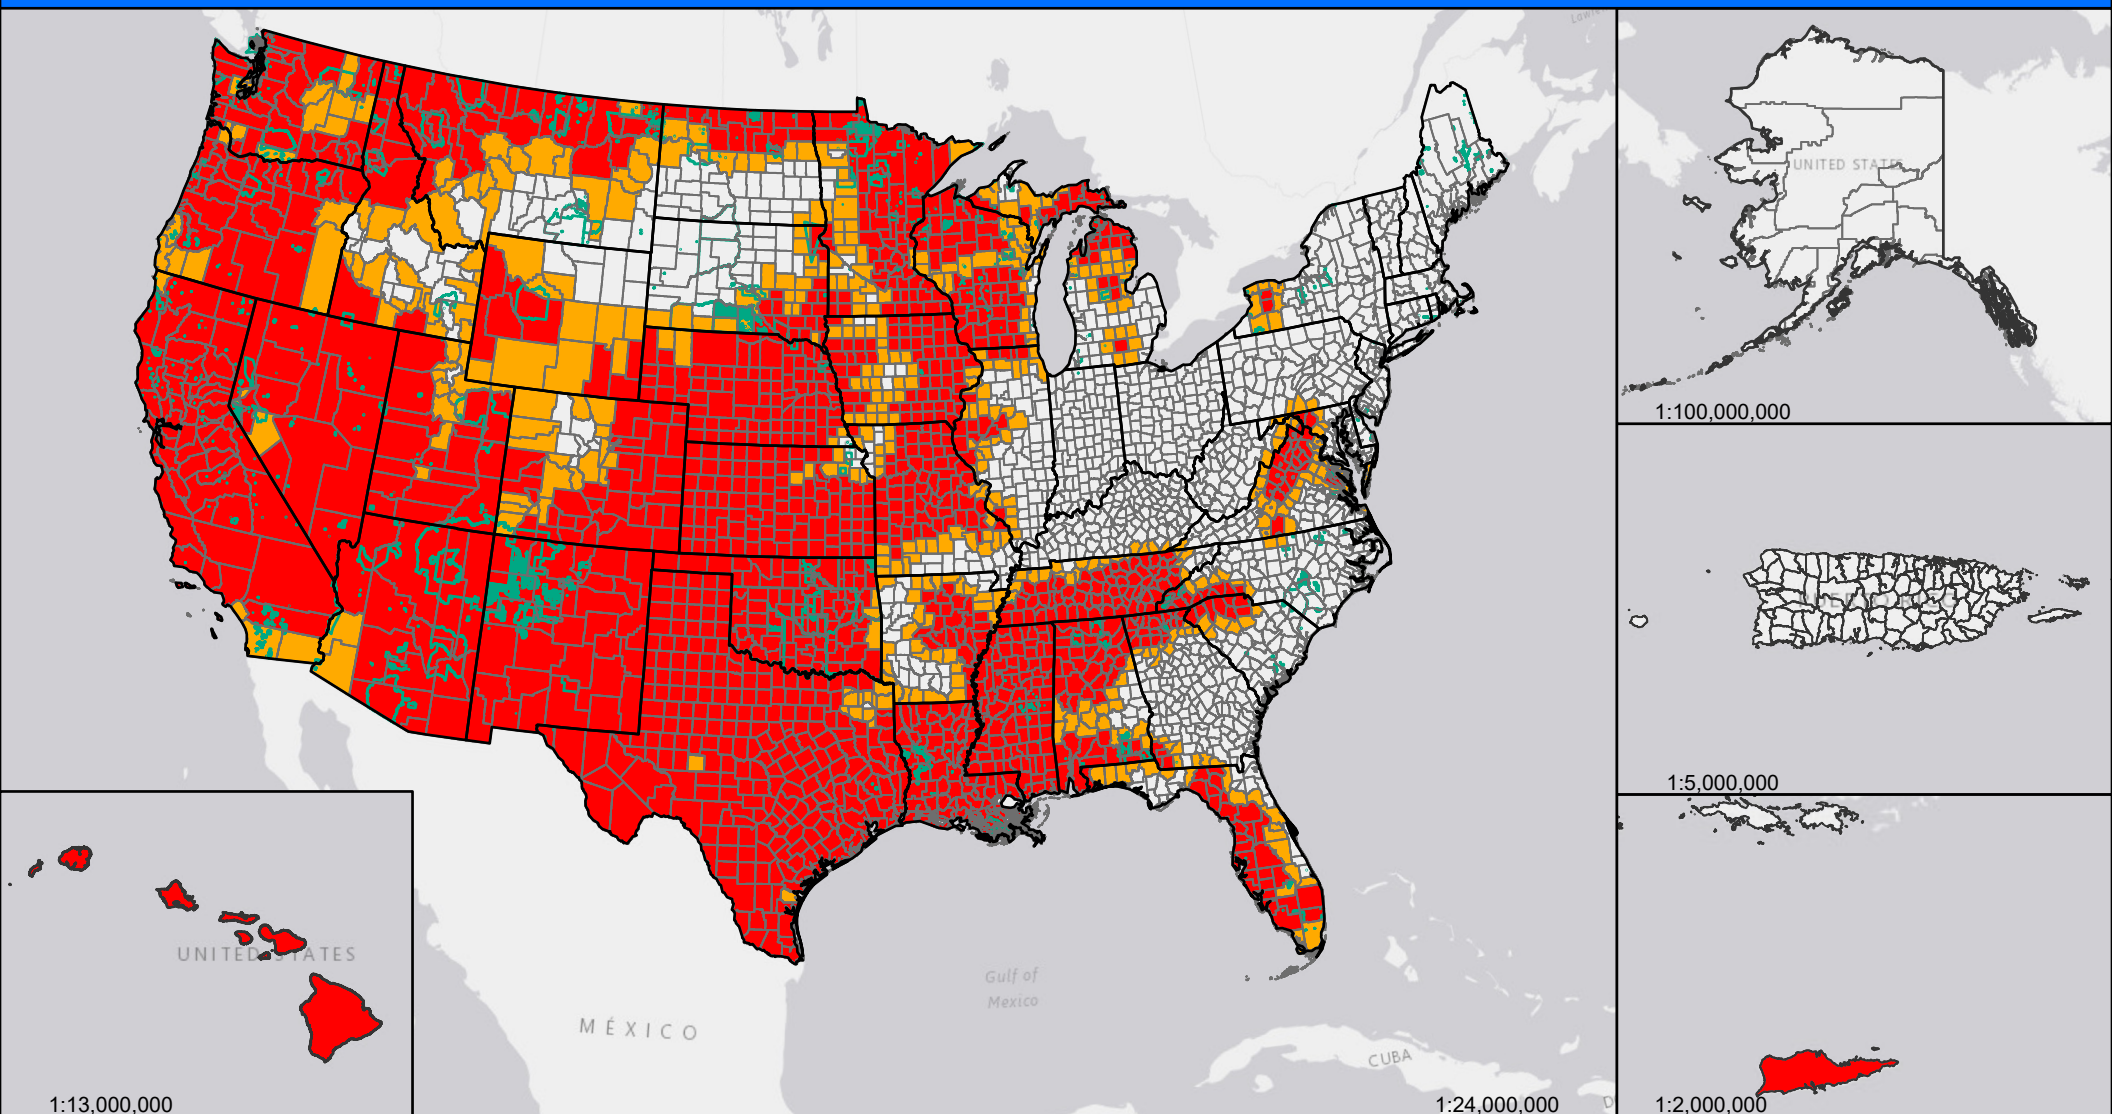

2023 Secretarial Drought Designations - All Drought

Secretarial Drought Designations for 2023

Disaster Incidences as of April 24, 2024

- State Boundary
- County Boundary
- Tribal Lands
- Primary Counties: 1,456
- Contiguous Counties: 496

United States Department of Agriculture
Farm Service Agency
Program Delivery/Safety Net Division
April 24, 2024