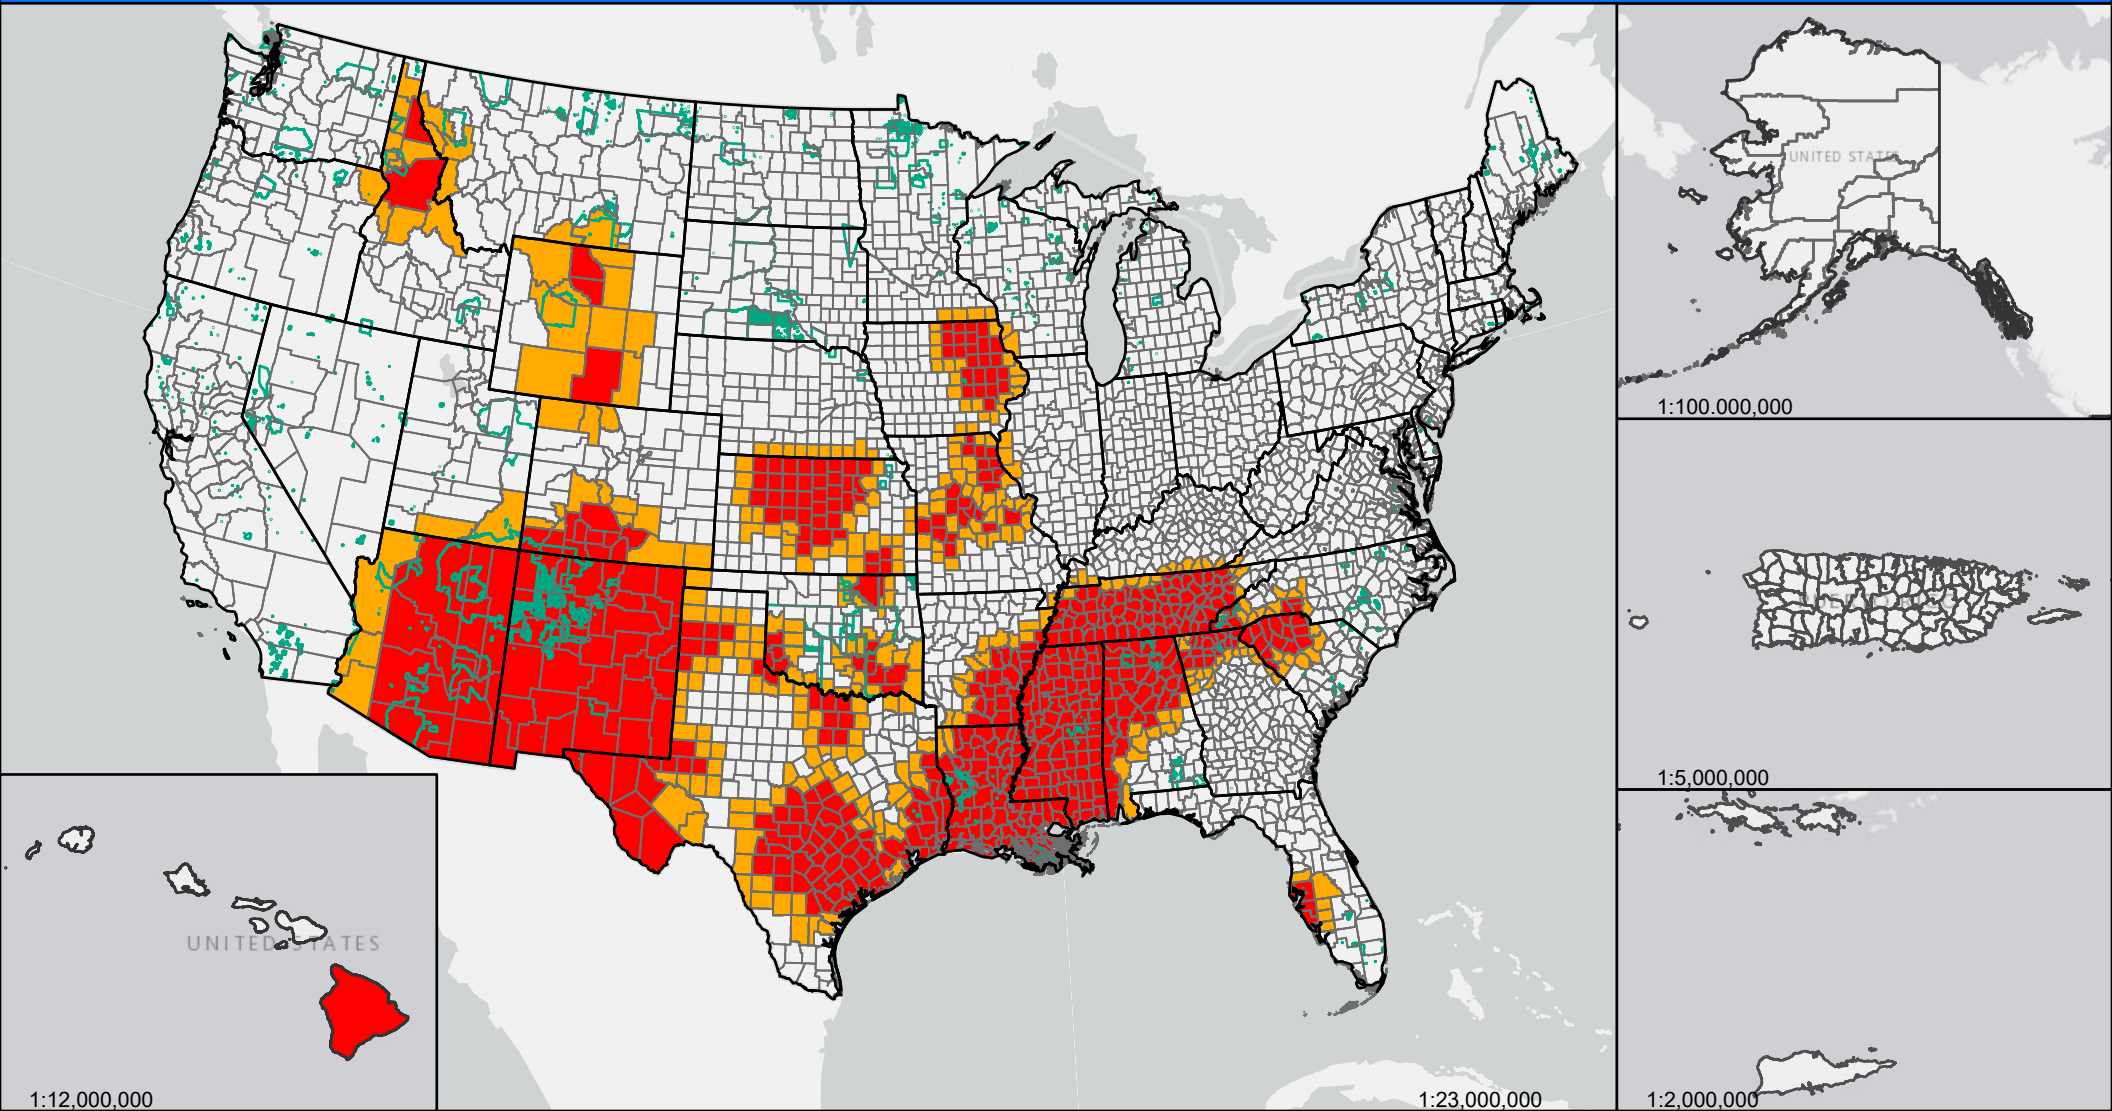

Secretarial Disaster Designations - CY 2024

Primary and Contiguous Counties Designated for Crop Disaster Losses

All Secretarial Designations as of May 1, 2024

Total All Crop Approval Designations

-  State Boundary
-  Tribal Lands
-  County Boundary
-  Primary Counties: 570
-  Contiguous Counties 345

United States Department of Agriculture
Farm Service Agency
Program Delivery/Safety Net Division
May 1, 2024